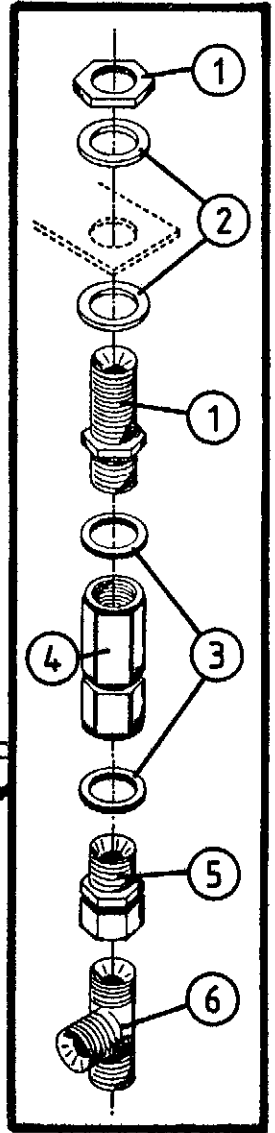

TELLEFSDAL A.S

SPARE PARTS LIST

AUTO-WRAP 1500 EH

4-3

POS. ART.NO. NO: TERM-TYPE-DIMENSION (15EH 4-3)

1	34061934	1	Fitting, 1/2"
2	34301200	2	Washer, 21 x 37 x 3
3	34041800	2	Tightening ring, DKAZ 1/2"
4	34082900	1	No return valve, 1/2"
5	34061868	1	O-fitting, 1/2" external x 1/2" w/swivel
6	34061874	1	T-piece, 1/2" external
7	34051772	1	Hose, 3/8" x 370 mm
8	34051769	1	Hose, 1/2" x 2m
9	34051770	1	Hose, 1/2" x 1,5m
10	34051773	1	Hose, 3/8" x 370 mm
11	34160126	1	Tube, (10mm)
12	34051756	1	Hose, 1/4" x 480 mm
13	34051755	3	Hose, 1/4" x 530 mm
14	34051757	2	Hose, 1/4" x 500 mm
15	34160120	1	Tube, (12mm)
16	34160121	1	Tube, (12mm)
17	34051771	1	Hose, 1/2" x 565 mm
18	34160123	1	Tube, (12mm)
19	34260109	4	Tube holder, single 12mm
20	34260108	2	Top-plate, single 6 - 12 mm
21	34119001	2	Screw, M6 x 30
22	34119046	2	Screw, M6 x 55
23	34260106	2	Tube holder, single 10mm
24	34260114	2	Tube holder, single 22mm
25	34260115	1	Top-plate, single 22mm
26	34119051	2	Screw, M6 x 40
27	34061809	1	Fitting, 1/2" x 3/8"
28	34060100	1	Fitting, 3/8" x 3/8"