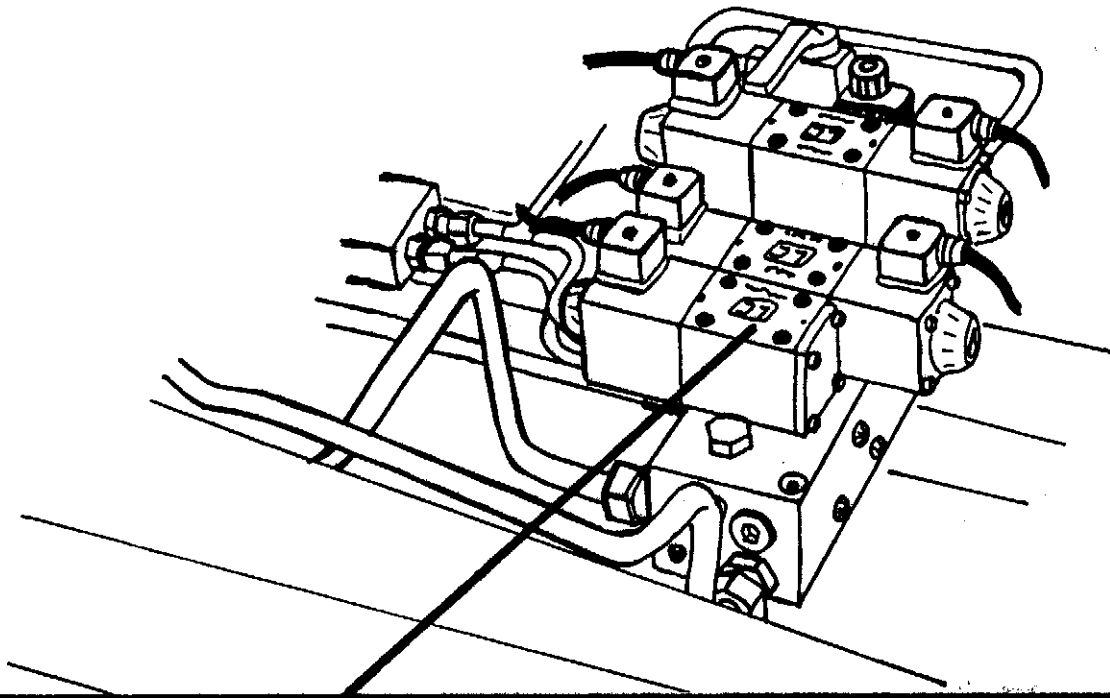

AUTO-WRAP 1500 EH

TELLEFSDAL A.S

SPARE PARTS LIST

AUTO-WRAP 1500 EH

8-7

POS. ART.NO. NO: TERM-TYPE-DIMENSJON (15 EH 8-7)

	34085800	1	Manouver central, cpl.
1	34086800	1	Master valve
2	34044007	1	O-ring set for master valve
3	34119032	4	Blind-plug, M12 x 12
4	34041600	4	Tightening ring, DKAZ 1/4"
5	34041700	8	Tightening ring, DKAZ 3/8"
6	34060100	1	Fitting, 3/8" x 3/8"
7	34119033	3	Set screw, M8 x 70
8	34920534	1	Blind-plug, 3/4" UNC
9	34041800	3	Tightening ring, DKAZ 1/2"
10	34061845	1	Fitting, 1/2" x 1/2"
11	34086900	1	Safety valve, VM6 2-F
12	34044004	2	O-ring, DOWTY 114
13	34044003	2	Copper packing, 12 x 18 x 1,5
14	34230500	3	Locking nut, M8
15	34119034	1	Set screw, 3/8"
16	34044006	1	O-ring set for 12 C 1-S
17	34084200	1	"John Deere" valve, 12 C 1-S
18	34086700	1	Volum-control, 22 l/min.
19	34044008	1	O-ring-set for Volume control
20	34061809	4	Fitting, 3/8" x 1/2"
21	34061805	3	Fitting, 1/4" - 3/8"
22	34087519	1	Safety-valve, 1D 30-F-30 S
23	34044010	1	O-ring set for safety-valve
24	34087523	1	Nozzle
25	34061954	1	Fitting, 1/4" x 3/8" for nozzle