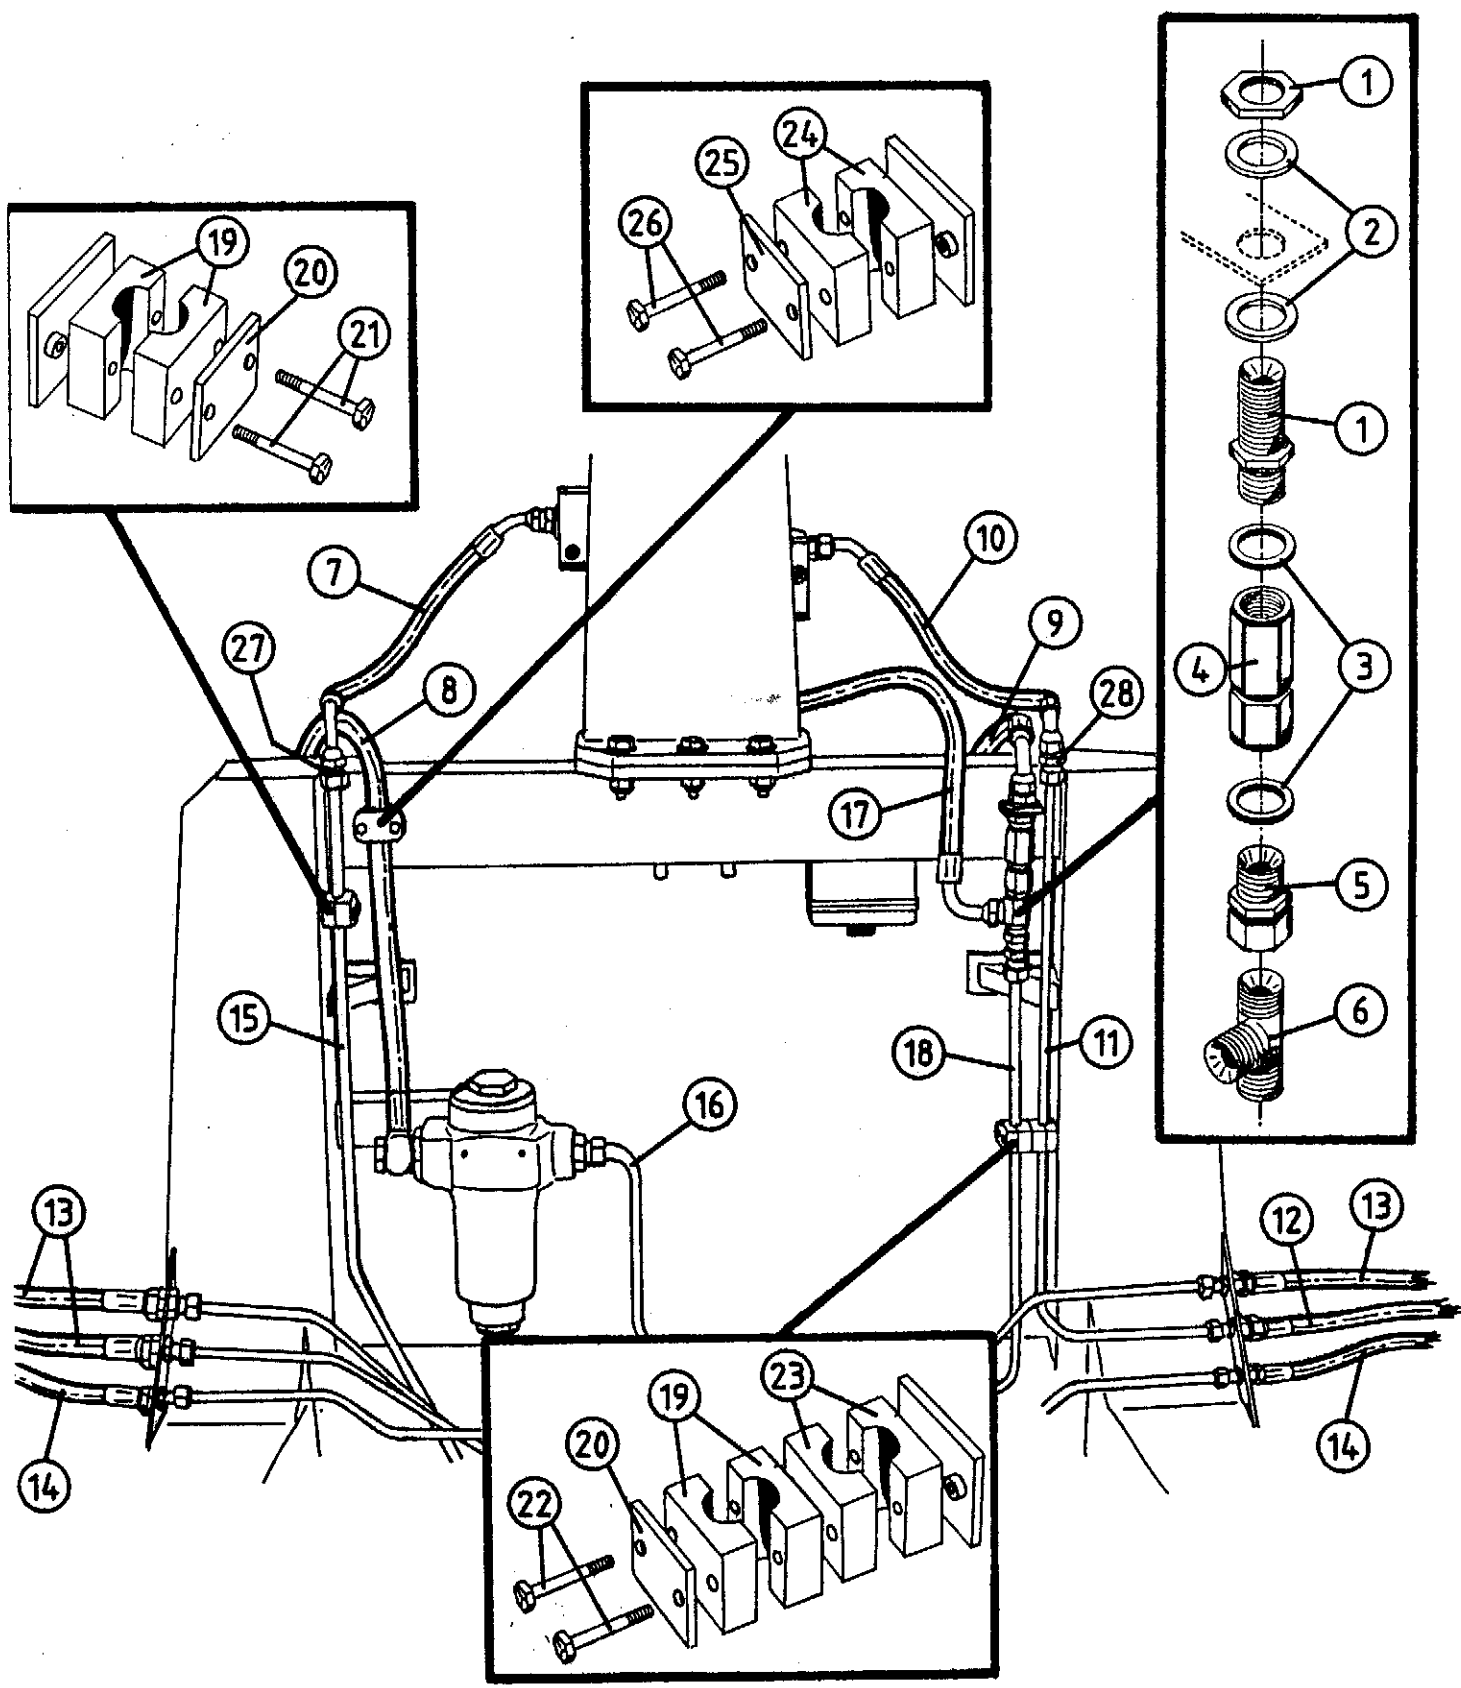

TELLEFSDAL A.S

SPARE PARTS LIST

AUTO-WRAP 1500 EH

4-2

POS. ART.NO. NO: TERM-TYPE-DIMENSION (15EH 4-2)

1	34051773	1	Hose, 3/8" x 370 mm
2	34051778	1	Hose, 1/2" x 535 mm
3	34051772	1	Hose, 3/8" x 370 mm
4	34051769	1	Hose, 1/2" x 2m, (from tractor)
5	34051770	1	Hose, 1/2" x 1,5m, (to tractor)
*6	34051768	2	Hose, 1/2" x 5m, (when front mounted)
7	34041800	2	Tightening ring, DKAZ 1/2"
8	34072800	2	Coupling, male, 1/2" ISO
9	34073000	1	Dust cap, red - pressure
10	34072900	1	Dust cap, blue - return

* Not standard, (extra)

TELLEFSDAL A.S

SPARE PARTS LIST

AUTO-WRAP 1500 EH

4-3

POS. ART.NO. NO: TERM-TYPE-DIMENSION (15EH 4-3)

1	34061934	1	Fitting, 1/2"
2	34301200	2	Washer, 21 x 37 x 3
3	34041800	2	Tightening ring, DKAZ 1/2"
4	34082900	1	No return valve, 1/2"
5	34061868	1	O-fitting, 1/2" external x 1/2" w/swivel
6	34061874	1	T-piece, 1/2" external
7	34051772	1	Hose, 3/8" x 370 mm
8	34051769	1	Hose, 1/2" x 2m
9	34051770	1	Hose, 1/2" x 1,5m
10	34051773	1	Hose, 3/8" x 370 mm
11	34160126	1	Tube, (10mm)
12	34051756	1	Hose, 1/4" x 480 mm
13	34051755	3	Hose, 1/4" x 530 mm
14	34051757	2	Hose, 1/4" x 500 mm
15	34160120	1	Tube, (12mm)
16	34160121	1	Tube, (12mm)
17	34051771	1	Hose, 1/2" x 565 mm
18	34160123	1	Tube, (12mm)
19	34260109	4	Tube holder, single 12mm
20	34260108	2	Top-plate, single 6 - 12 mm
21	34119001	2	Screw, M6 x 30
22	34119046	2	Screw, M6 x 55
23	34260106	2	Tube holder, single 10mm
24	34260114	2	Tube holder, single 22mm
25	34260115	1	Top-plate, single 22mm
26	34119051	2	Screw, M6 x 40
27	34061809	1	Fitting, 1/2" x 3/8"
28	34060100	1	Fitting, 3/8" x 3/8"