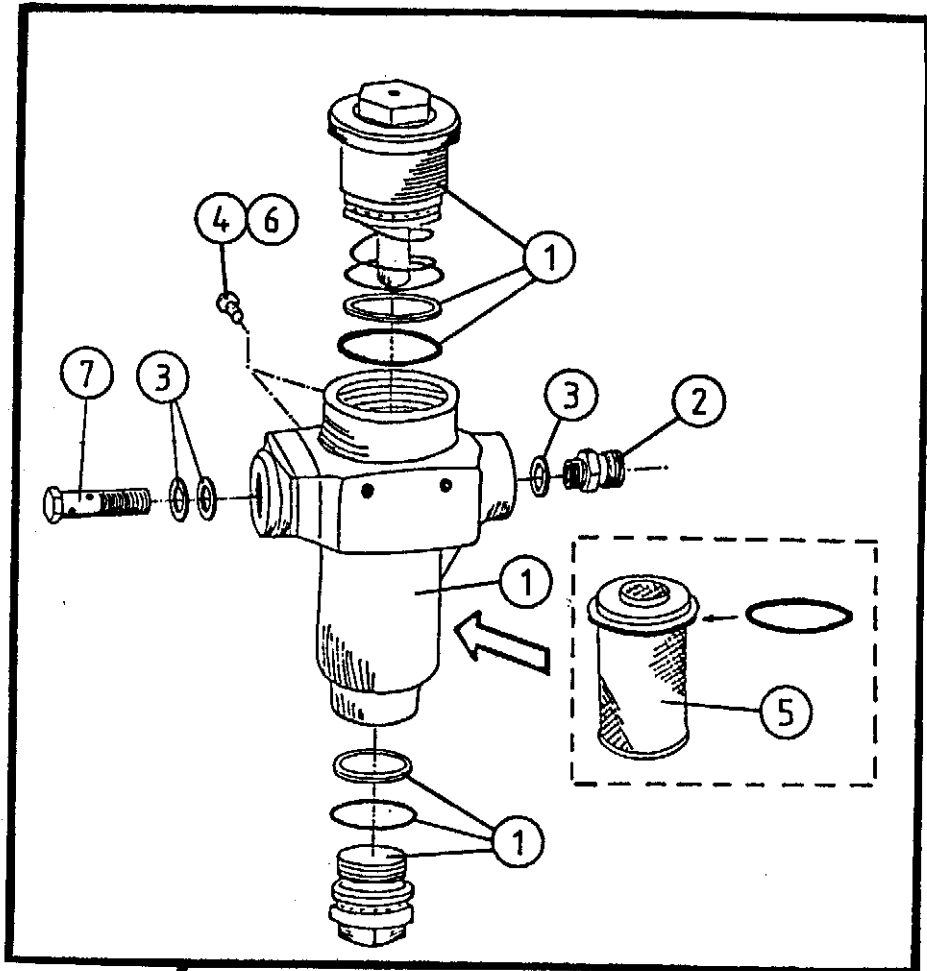

TELLEFSDAL A.S

SPARE PARTS LIST

AUTO-WRAP 1500 EH

8-4

POS. ART.NO. NO: TERM-TYPE-DIMENSION (15EH 8-4)

1	34119017	4	Screw, M8 x 16
2	34310400	4	Spring washer, 8 mm
3	34680011	2	Locking piece
4	34061803	4	Fitting, 1/4" x 1/4"
5	34041600	4	Tightening ring, DKAZ 1/4"
6	34220300	2	Split pin, 8 x 40
7	34105626	2	Cylinder bolt, Ø25 x 76
8a	34001106	2	Cylinder for width, 70/40 UNI
8b	34044014	2	Gasket set for cylinder, 70/40 UNI
9	34100800	2	Cylinder bolt, Ø25 x 145