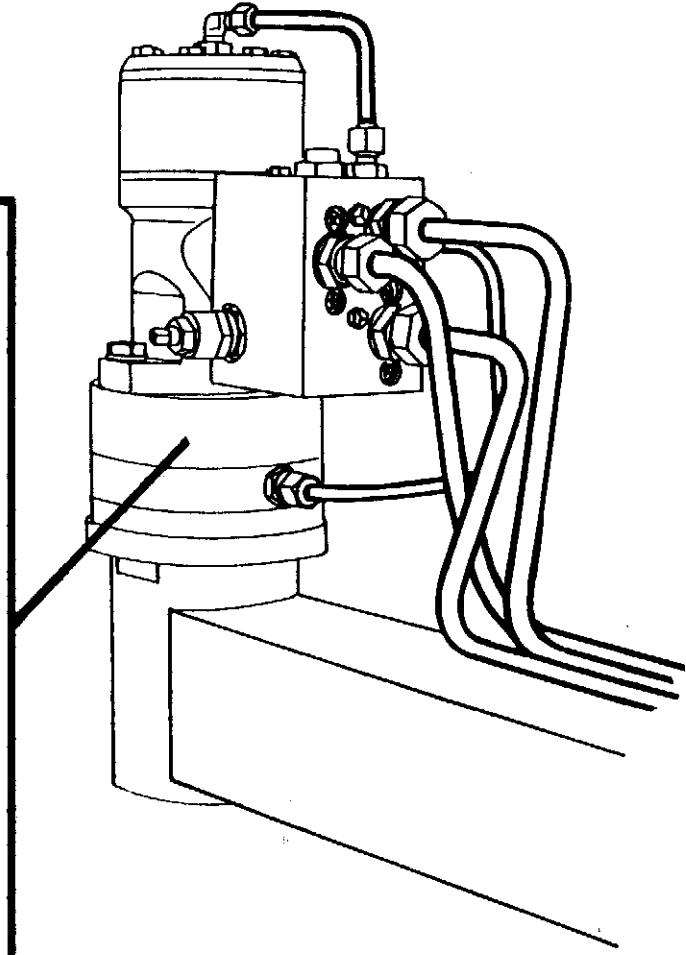

TELLEFSDAL A.S

SPARE PARTS LIST

AUTO-WRAP 1500 EH

8-2

POS.	ART.NO.	NO:	TERM-TYPE-DIMENSION	(15EH 8-2)
1	34111000	2	Screw, M12 x 110	
2	34310600	2	Spring washer, 12 mm	
3	34090120	1	Hydr. motor, CR 400 S	
4	34061953	1	Albow fitting, adjustable, 1/4"	
5	34270105	1	Wedge, A8 x 7 x 32	
6	34130215	1	Conversion, spline/wedge	
7	34280002	2	Steering pin for brake, (92-)	
8	34090127	1	Hydr. brake, RF 40, (92-)	
9	34061927	1	Fitting, 1/8" x 1/4"	
10	34041500	1	Tightening ring, DKAZ 1/8"	
11	34240704	1	Locking ring, A-25	
12	34611338	1	Sationary arm