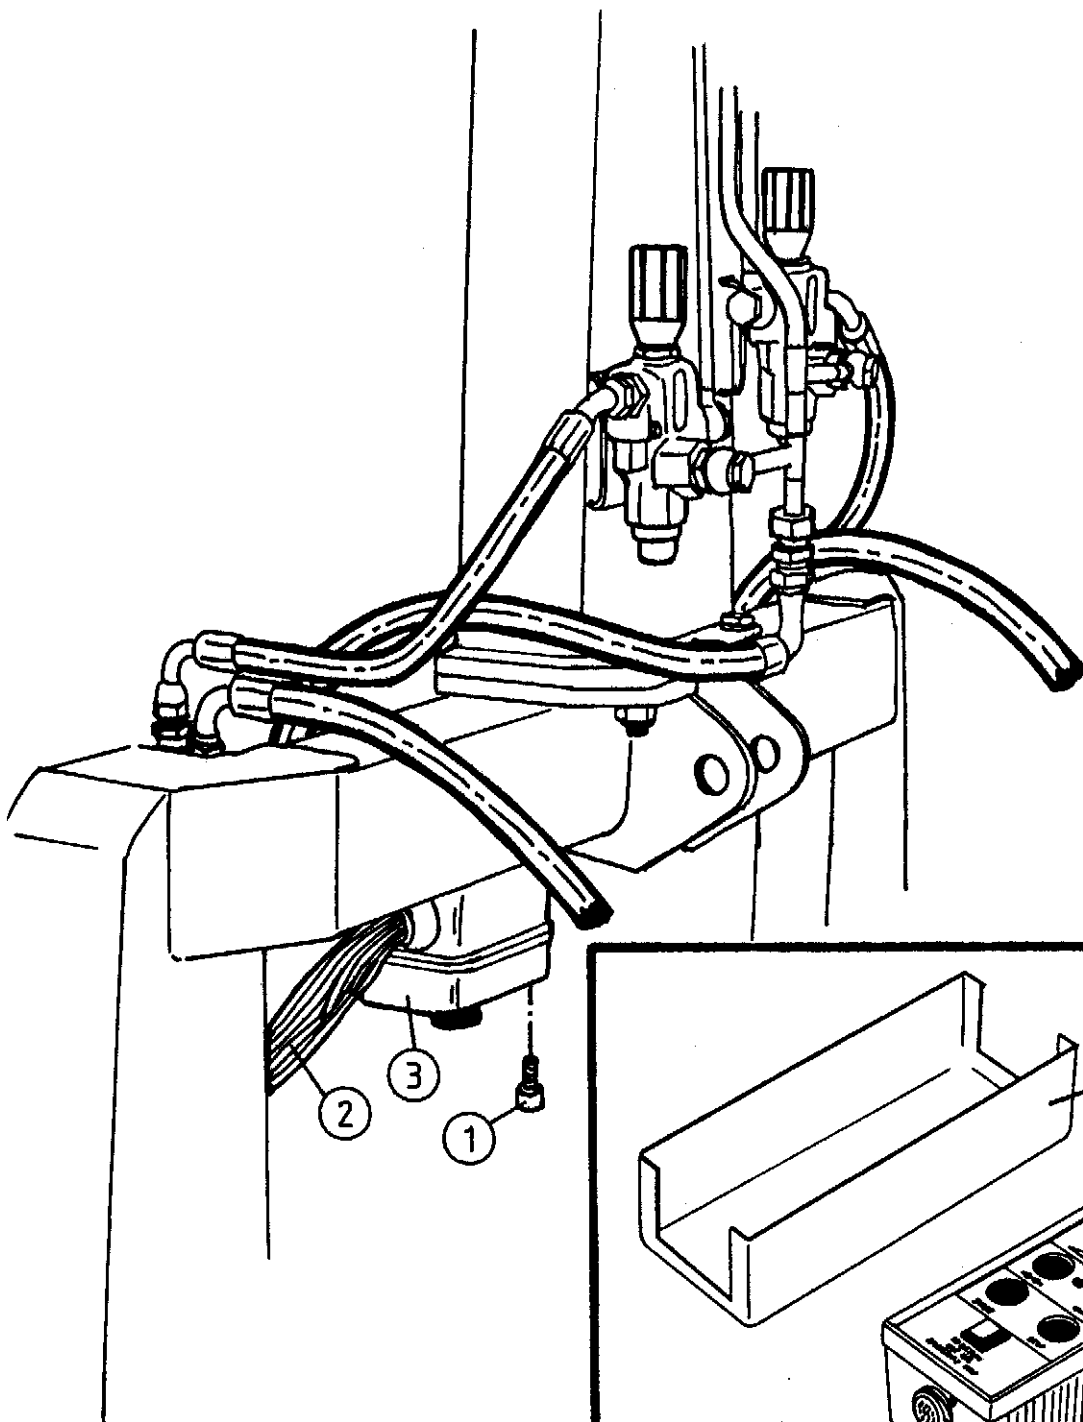

TELLEFSDAL A.S

SPARE PARTS LIST

AUTO-WRAP 1500 EH

7-1

POS.	ART.NO.	NO:	TERM-TYPE-DIMENSJON	(15EH 7-1)
1	34119020	4	Set screw, M4 x 20	
2	34950164	1	Valve cable, CV 903-1	
3	34950165	1	Contact box, empty	
4	34950161	1	3m control cable, CX 902-2	
5	34950162	1	6m control cable, CX 902-1	
6	34950163	1	6m control cable, 902-3	----> 1991
7a	34950159	1	Control box, CR 900-1	
7b	34950178	1	Control box, CR 900-2, (for emer.stop)	
8	34950160	1	Battery cable, CB 901-1	
9	34920540	1	Holder for control box