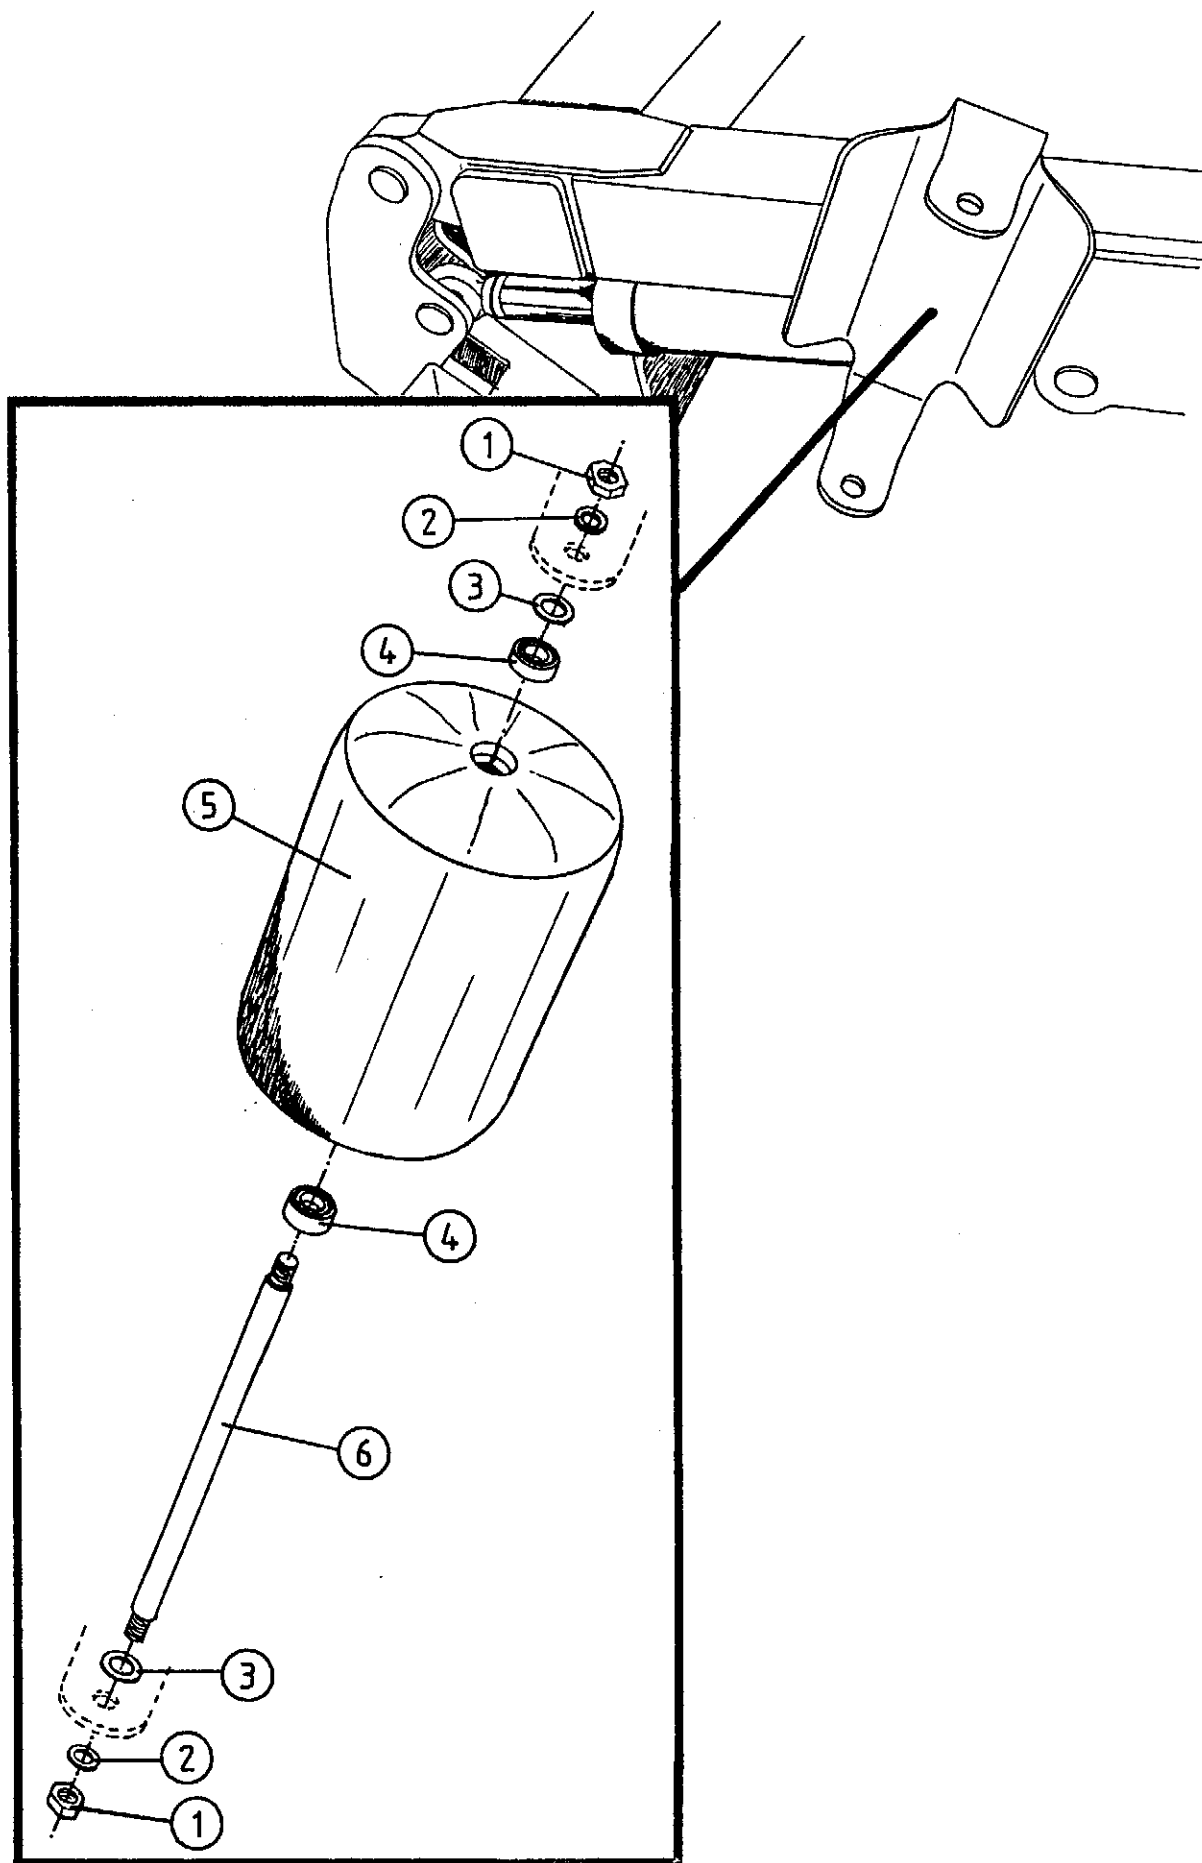

7-3

TELLEFSDAL A.S

SPARE PARTS LIST

AUTO-WRAP 1500 EH

5-1

POS. ART.NO. NO: TERM-TYPE-DIMENSION (15EH 5-1)

	34920529		Cutter compl. (1990) EH
1	34851203	1	Joint cover
2	34119017	1	Screw, M8 x 15
3	34920524	1	Knife shaft
4	34105632	1	Bolt for cylinder, 25 x 69 mm
5	34240704	4	Locking ring, A-25
6	34240709	4	Tracing ring, INA
7	34320510	2	Bearing, INA - BE 20
8	34230500	6	Locking nut, M8
9	34920527	1	Fastening ear
10	34110001	1	Screw, M8 x 35
11	34112700	7	Screw, M8 x 30
12	34061800	2	Fitting, 1/4" x M16 x 1,5
13	34043500	2	Tightening ring, DKAZ M16
14	34105631	1	Bolt for cylinder, 25 x 52 mm
15	34920525	1	Fastening bracket for cylinder
16-1	34001102	1	Cutter cylinder, 40/20 UNI
16-2	34043800	1	Gasket set for cylinder, 40/20 UNI
17	34920526	1	Mounting bracket
18	34230400	1	Nut, M8
19	34110003	1	Screw, M8 x 45
20	34480009	1	Plastic sleeve
21	34611326	1	Cutter arm, (plastic tail) (from 1990)
22	34150002	9	Poprivet, 4,8 x 17
23	34450410	1	Rubber strip
24	34920522	1	Cutter, lover part
25	34430301	4	Danly spring
26	34851205	1	Cover for cutter
27	34302121	21	Washer, M8
28	34230900	4	Locking nut, M10