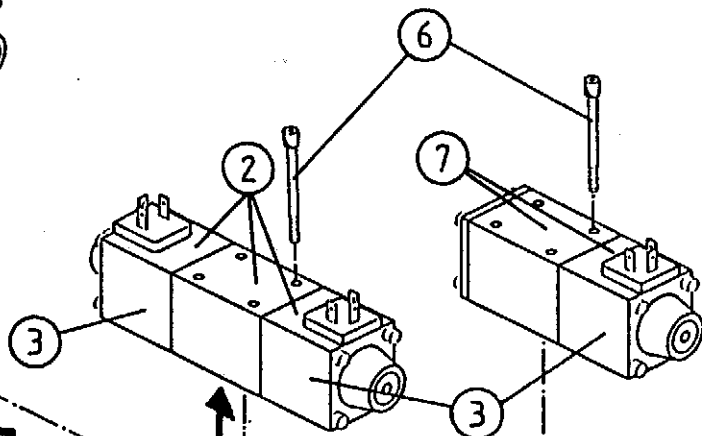

AUTO-WRAP 1500 EH

TELLEFSDAL A.S

SPARE PARTS LIST

AUTO-WRAP 1500 EH

8-7

POS. ART.NO. NO: TERM-TYPE-DIMENSJON (15 EH 8-7)

	34085800	1	Manouver central, cpl.
1	34086800	1	Master valve
2	34044007	1	O-ring set for master valve
3	34119032	4	Blind-plug, M12 x 12
4	34041600	4	Tightening ring, DKAZ 1/4"
5	34041700	8	Tightening ring, DKAZ 3/8"
6	34060100	1	Fitting, 3/8" x 3/8"
7	34119033	3	Set screw, M8 x 70
8	34920534	1	Blind-plug, 3/4" UNC
9	34041800	3	Tightening ring, DKAZ 1/2"
10	34061845	1	Fitting, 1/2" x 1/2"
11	34086900	1	Safety valve, VM6 2-F
12	34044004	2	O-ring, DOWTY 114
13	34044003	2	Copper packing, 12 x 18 x 1,5
14	34230500	3	Locking nut, M8
15	34119034	1	Set screw, 3/8"
16	34044006	1	O-ring set for 12 C 1-S
17	34084200	1	"John Deere" valve, 12 C 1-S
18	34086700	1	Volum-control, 22 l/min.
19	34044008	1	O-ring-set for Volume control
20	34061809	4	Fitting, 3/8" x 1/2"
21	34061805	3	Fitting, 1/4" - 3/8"
22	34087519	1	Safety-valve, 1D 30-F-30 S
23	34044010	1	O-ring set for safety-valve
24	34087523	1	Nozzle
25	34061954	1	Fitting, 1/4" x 3/8" for nozzle