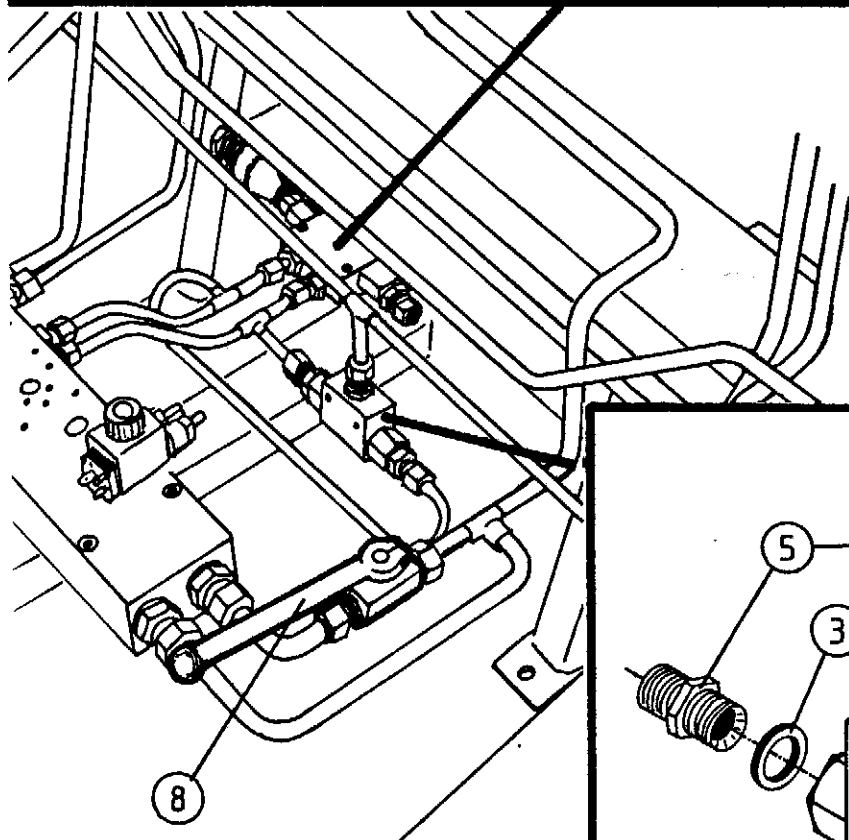

TELLEFSDAL A.S

SPARE PARTS LIST

AUTO-WRAP 1500 EH

8-5

POS. ART.NO. NO: TERM-TYPE-DIMENSJON (15 EH 8-5)

1	34090106	1	Pressure filter, DMPH - 20 - 3
2	34061845	2	Fitting, 1/2" x 1/2"
3	34041800	2	Tightening ring, DKAZ 1/2"
4	34119017	2	Screw, M8 x 16
5	34090107	1	Filterpack compl.
6	34302121	2	Washer, M8
7	34061936	1	Screw, 1/2" for hose coupling