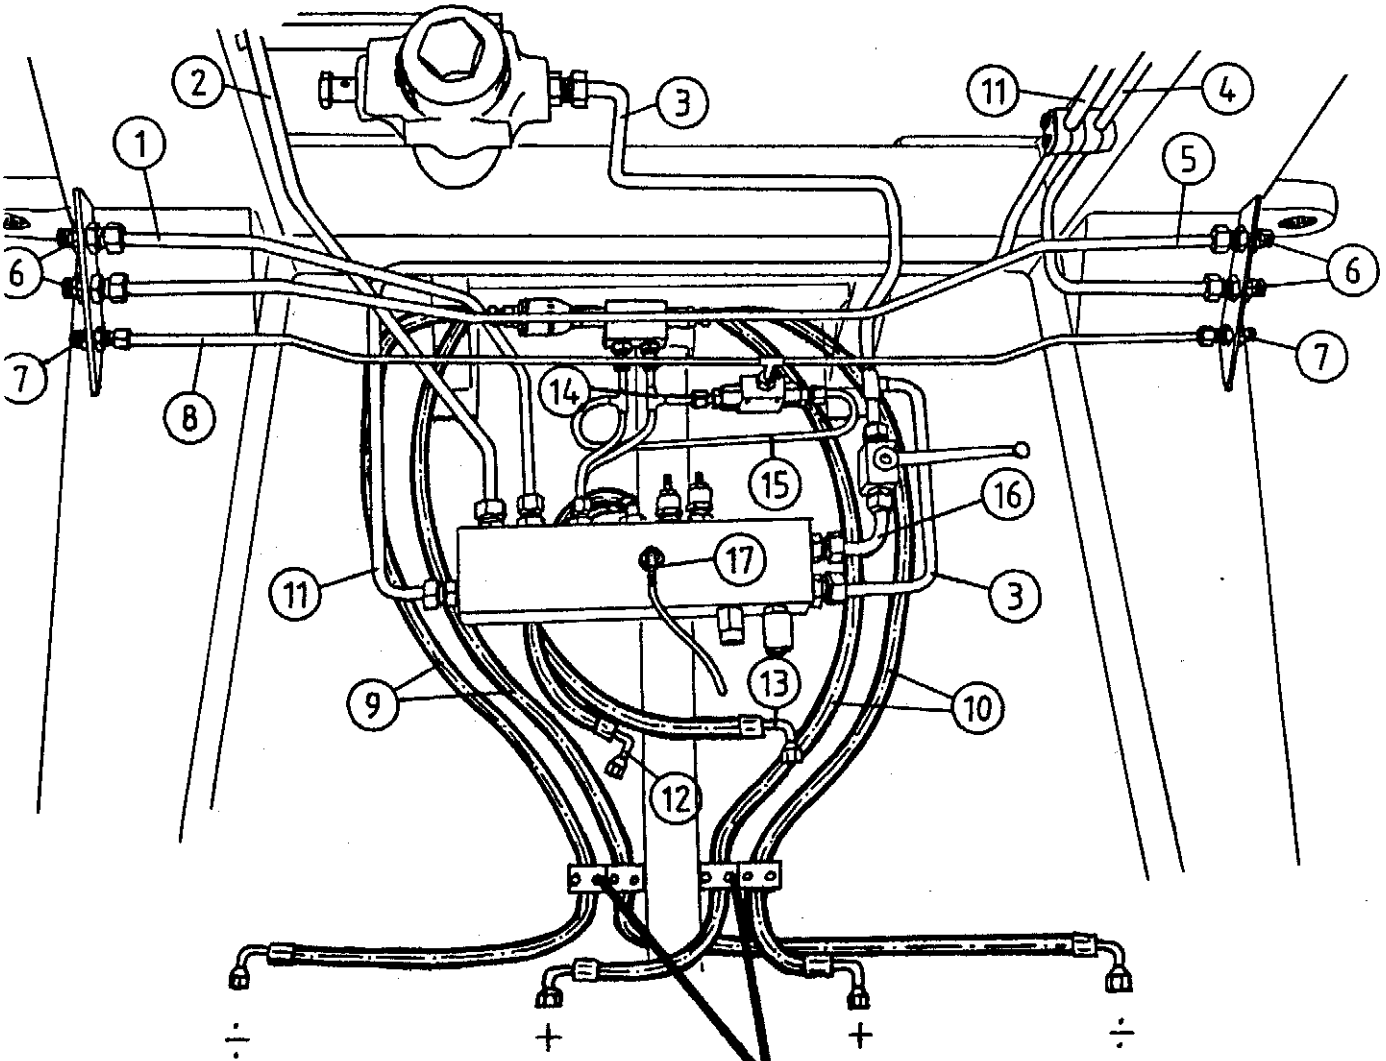

* Not standard, (extra)

TELLEFSDAL A.S

SPARE PARTS LIST

AUTO-WRAP 1500 EH

4-3

POS. ART.NO. NO: TERM-TYPE-DIMENSION (15EH 4-3)

1	34061934	1	Fitting, 1/2"
2	34301200	2	Washer, 21 x 37 x 3
3	34041800	2	Tightening ring, DKAZ 1/2"
4	34082900	1	No return valve, 1/2"
5	34061868	1	O-fitting, 1/2" external x 1/2" w/swivel
6	34061874	1	T-piece, 1/2" external
7	34051772	1	Hose, 3/8" x 370 mm
8	34051769	1	Hose, 1/2" x 2m
9	34051770	1	Hose, 1/2" x 1,5m
10	34051773	1	Hose, 3/8" x 370 mm
11	34160126	1	Tube, (10mm)
12	34051756	1	Hose, 1/4" x 480 mm
13	34051755	3	Hose, 1/4" x 530 mm
14	34051757	2	Hose, 1/4" x 500 mm
15	34160120	1	Tube, (12mm)
16	34160121	1	Tube, (12mm)
17	34051771	1	Hose, 1/2" x 565 mm
18	34160123	1	Tube, (12mm)
19	34260109	4	Tube holder, single 12mm
20	34260108	2	Top-plate, single 6 - 12 mm
21	34119001	2	Screw, M6 x 30
22	34119046	2	Screw, M6 x 55
23	34260106	2	Tube holder, single 10mm
24	34260114	2	Tube holder, single 22mm
25	34260115	1	Top-plate, single 22mm
26	34119051	2	Screw, M6 x 40
27	34061809	1	Fitting, 1/2" x 3/8"
28	34060100	1	Fitting, 3/8" x 3/8"

TELLEFSDAL A.S

SPARE PARTS LIST

AUTO-WRAP 1500 EH

4-4

POS. ART.NO. NO: TERM-TYPE-DIMENSION (15EH 4-4)

1	34160124	1	Tube, (10mm)
2	34160120	1	Tube, (12mm)
3	34160121	1	Tube, (12mm)
4	34160126	1	Tube, (10mm)
5	34160125	1	Tube, (10mm)
6	34061930	4	Fitting, 3/8"
7	34061917	2	Fitting, 1/4"
8	34160127	1	Tube, (8mm)
9	34051761	2	Hose, 1/4" x 1190 mm
10	34051762	2	Hose, 1/4" x 930 mm
11	34160123	1	Tube, (12mm)
12	34051759	1	Hose, 1/4" x 740 mm
13	34051758	1	Hose, 1/4" x 900 mm
14	34160128	1	Tube, (8mm)
15	34160129	1	Tube, (8mm)
16	34160122	1	Tube, (12mm)
17	34460105	1	Emergency outlet-hose
18	34110085	8	Screw, M6 x 35
19	34260112	4	Top plate, single 16mm
20	34260111	8	Clamp, single 16mm