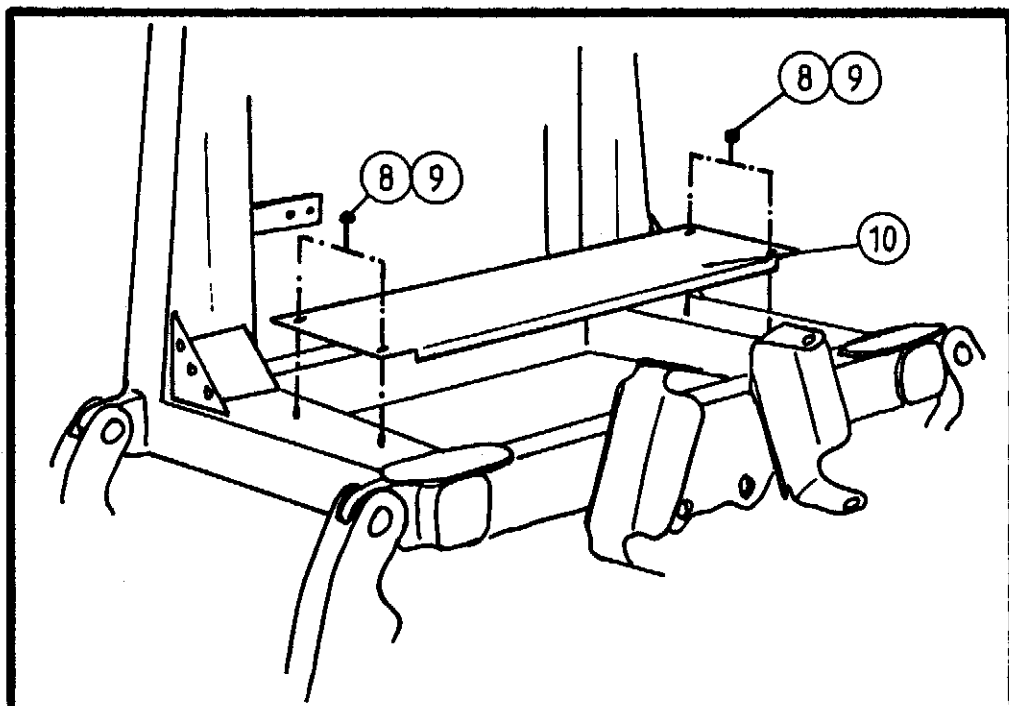

AUTO-WRAP 1500 EH