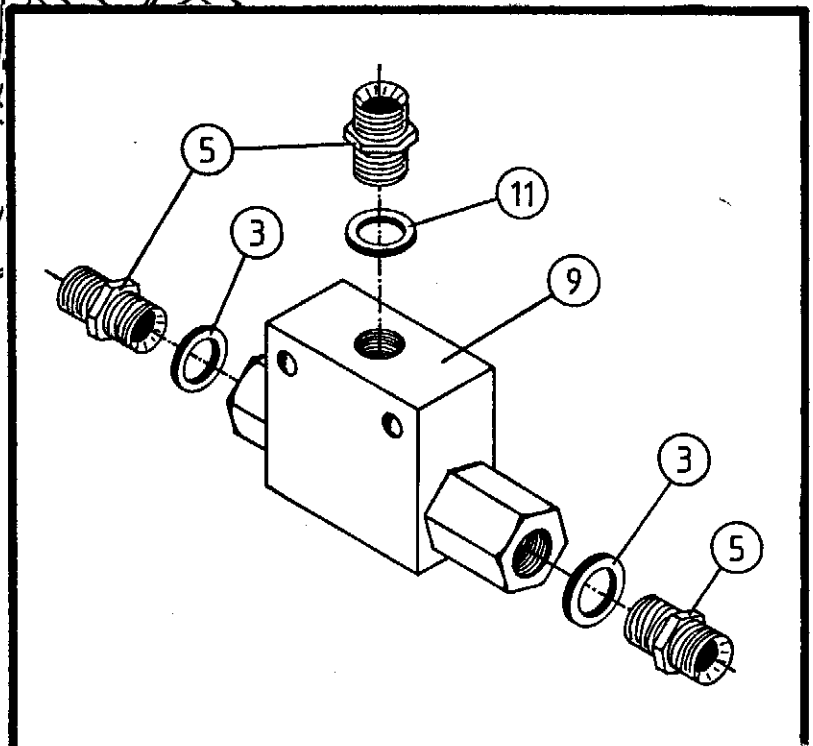

TELLEFSDAL A.S

SPARE PARTS LIST

AUTO-WRAP 1500 EH

8-5

POS. ART.NO. NO: TERM-TYPE-DIMENSJON (15 EH 8-5)

1	34090106	1	Pressure filter, DMPH - 20 - 3
2	34061845	2	Fitting, 1/2" x 1/2"
3	34041800	2	Tightening ring, DKAZ 1/2"
4	34119017	2	Screw, M8 x 16
5	34090107	1	Filterpack compl.
6	34302121	2	Washer, M8
7	34061936	1	Screw, 1/2" for hose coupling