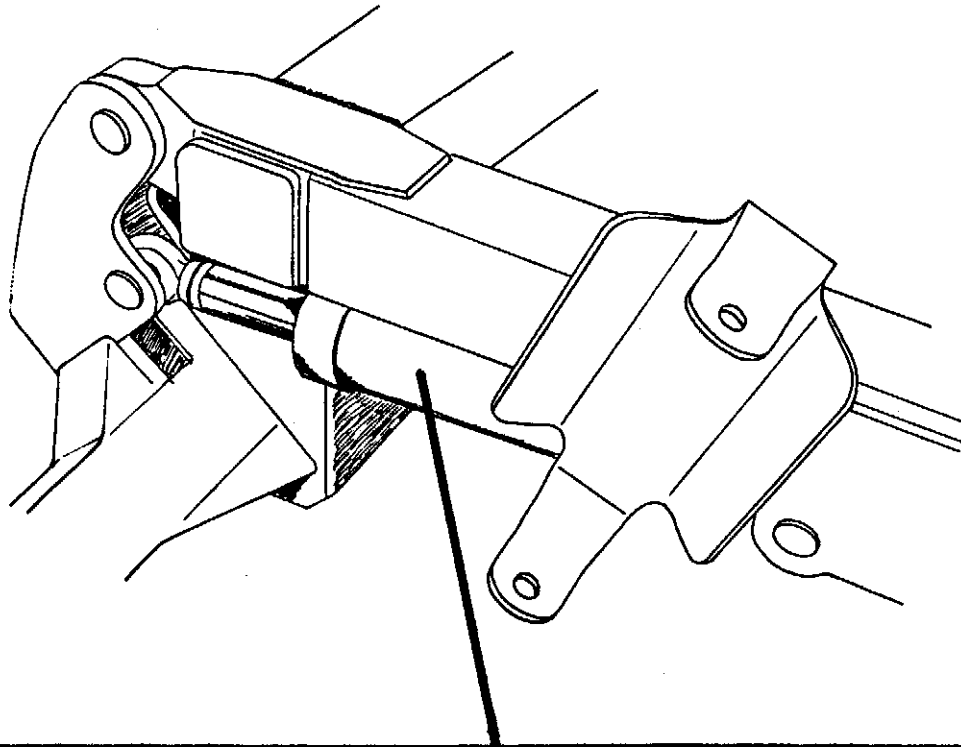

TELLEFSDAL A.S

SPARE PARTS LIST

AUTO-WRAP 1500 EH

8-3

POS. ART.NO. NO: TERM-TYPE-DIMENSION (15EH 8-3)

1	34061935	4	Screw, M16 x 1,5, for hose coupling
2	34043500	8	Tightening ring, DKAZ M16
3	34061943	4	O-nipple, 1/2" ext. x M16 x 1,5 int.
4	34041800	6	Tightening ring, DKAZ 1/2"
5	34085600	2	Volum control valve
6	34061809	2	Fitting, 1/2" x 3/8"
7	34302134	4	Washer, 6,4 x 20 x 2
8	34230300	4	Locking nut, M6
9	34119009	4	Screw, M6 x 45