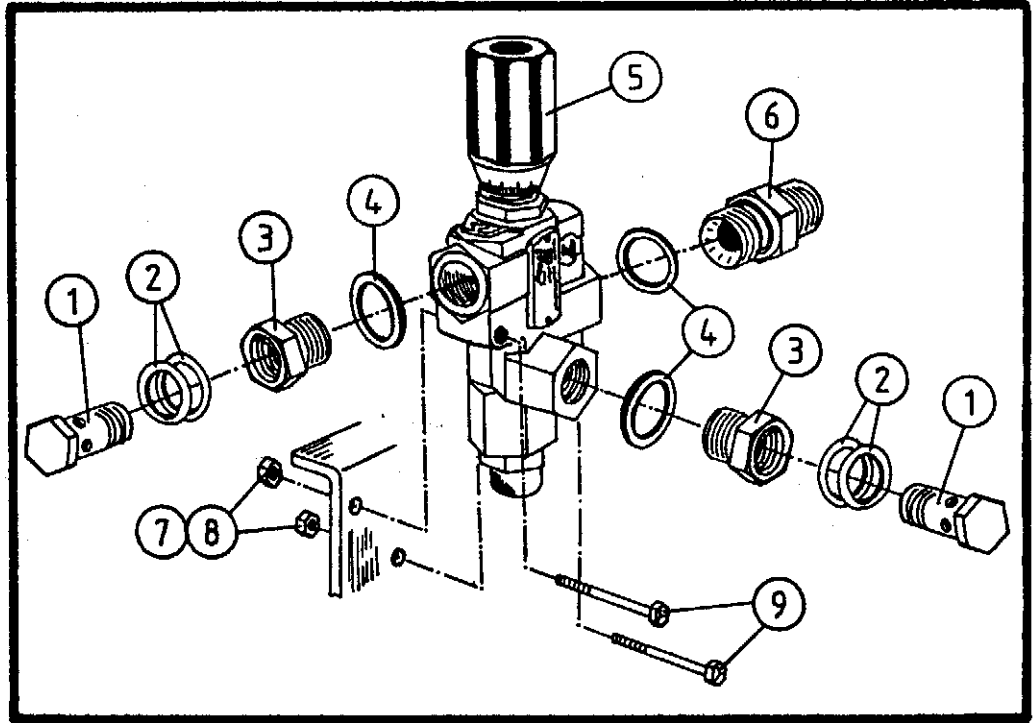

TELLEFSDAL A.S

SPARE PARTS LIST

AUTO-WRAP 1500 EH

8-2

POS.	ART.NO.	NO:	TERM-TYPE-DIMENSION	(15EH 8-2)
1	34111000	2	Screw, M12 x 110	
2	34310600	2	Spring washer, 12 mm	
3	34090120	1	Hydr. motor, CR 400 S	
4	34061953	1	Albow fitting, adjustable, 1/4"	
5	34270105	1	Wedge, A8 x 7 x 32	
6	34130215	1	Conversion, spline/wedge	
7	34280002	2	Steering pin for brake, (92-)	
8	34090127	1	Hydr. brake, RF 40, (92-)	
9	34061927	1	Fitting, 1/8" x 1/4"	
10	34041500	1	Tightening ring, DKAZ 1/8"	
11	34240704	1	Locking ring, A-25	
12	34611338	1	Sationary arm