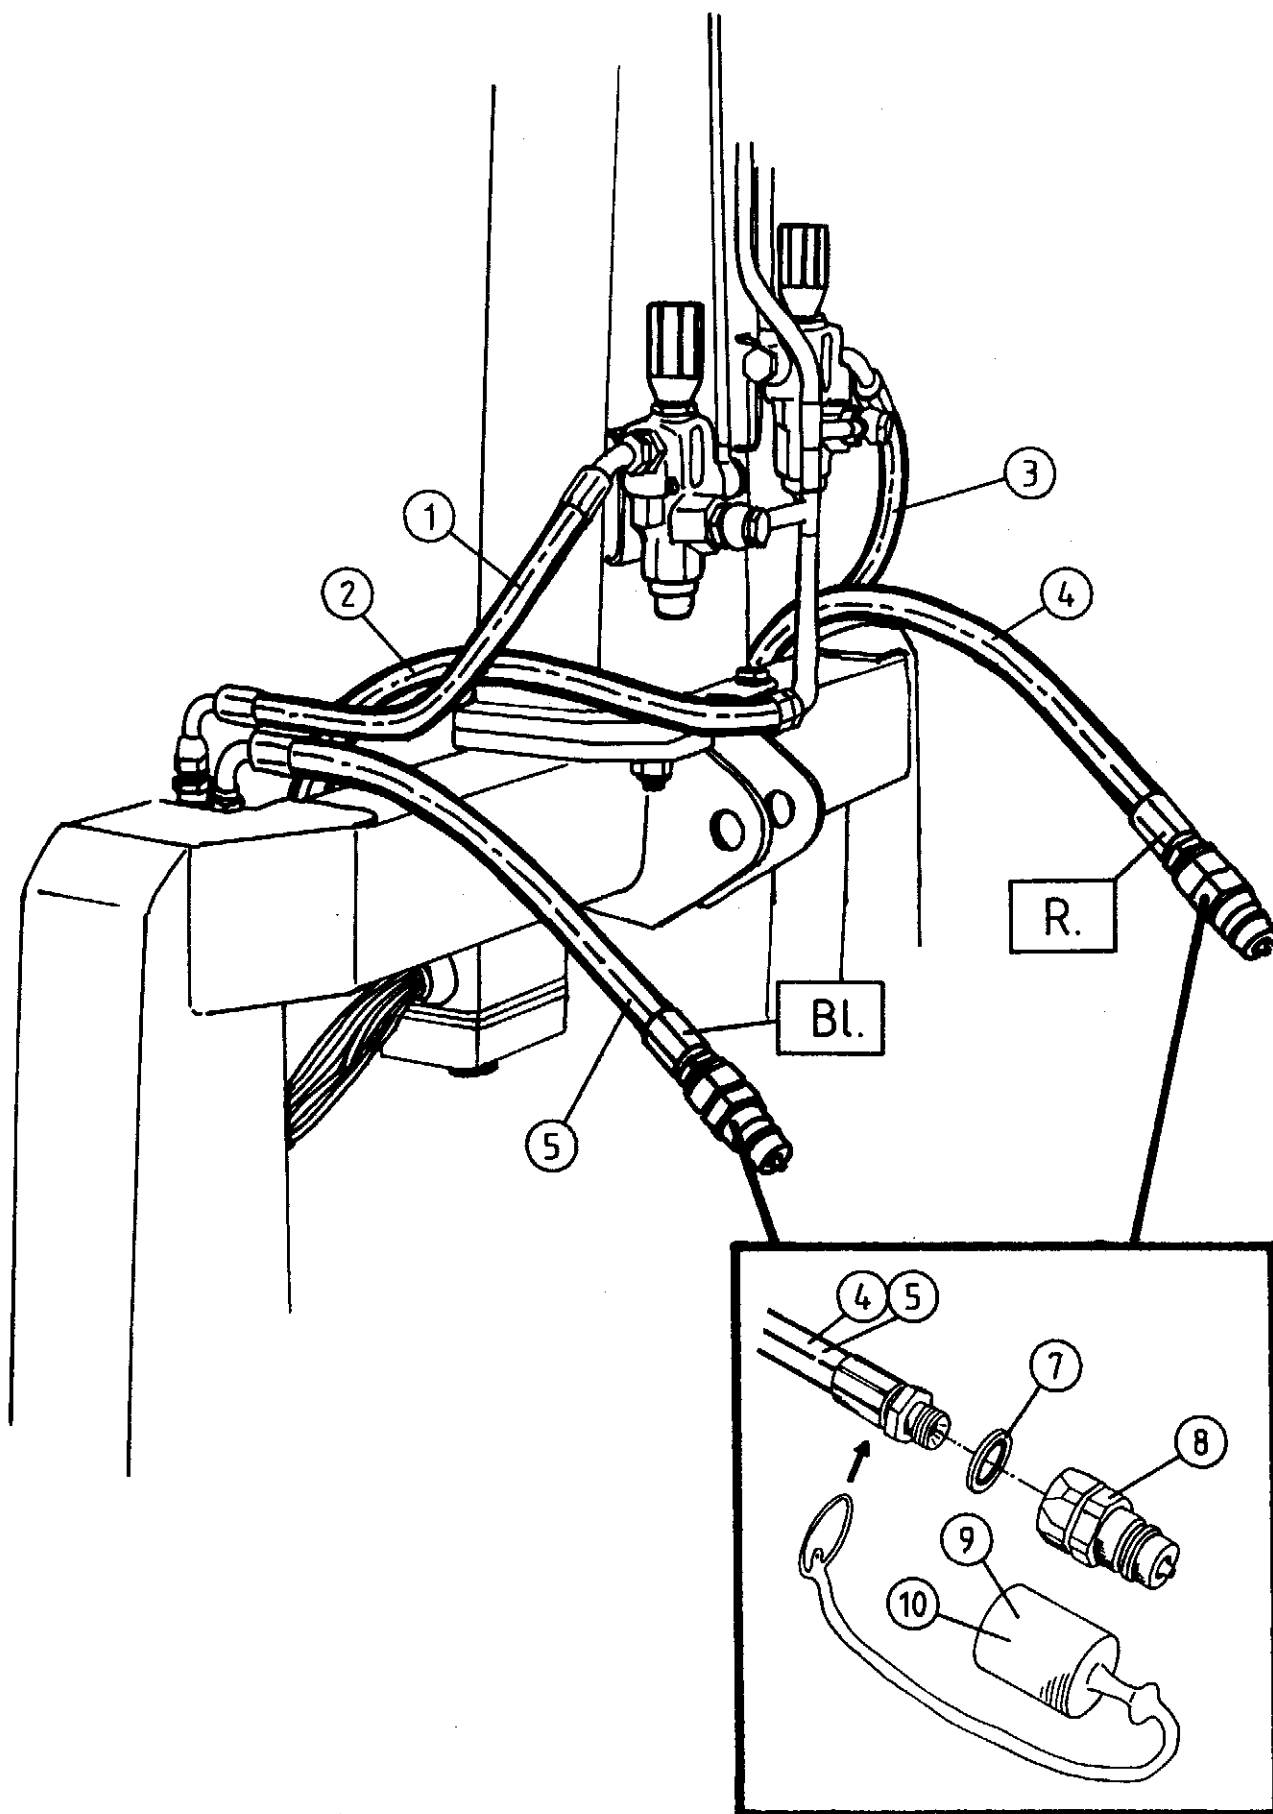

TELLEFSDAL A.S

SPARE PARTS LIST

AUTO-WRAP 1500 EH

4-1

POS. ART.NO. NO: TERM-TYPE-DIMENSION (15EH 4-1)

1	34160137	1	Tube, (8mm)
2	34160133	1	Tube, (10mm)
3	34160130	1	Tube, (10mm)
4	34160025	1	Tube, (8mm)
5	34160131	1	Tube, (10mm)
6	34160135	1	Tube, (12mm), (Cable tube)
7	34160132	1	Tube, (10mm)
8	34160138	1	Tube, (12mm)
9	34110085	4	Screw, M6 x 35
10	34260107	4	Top plate, double 6-12mm
11	34260105	8	Clamp, double 10mm
12	34061908	1	Fitting, 1/2" x 3/8"