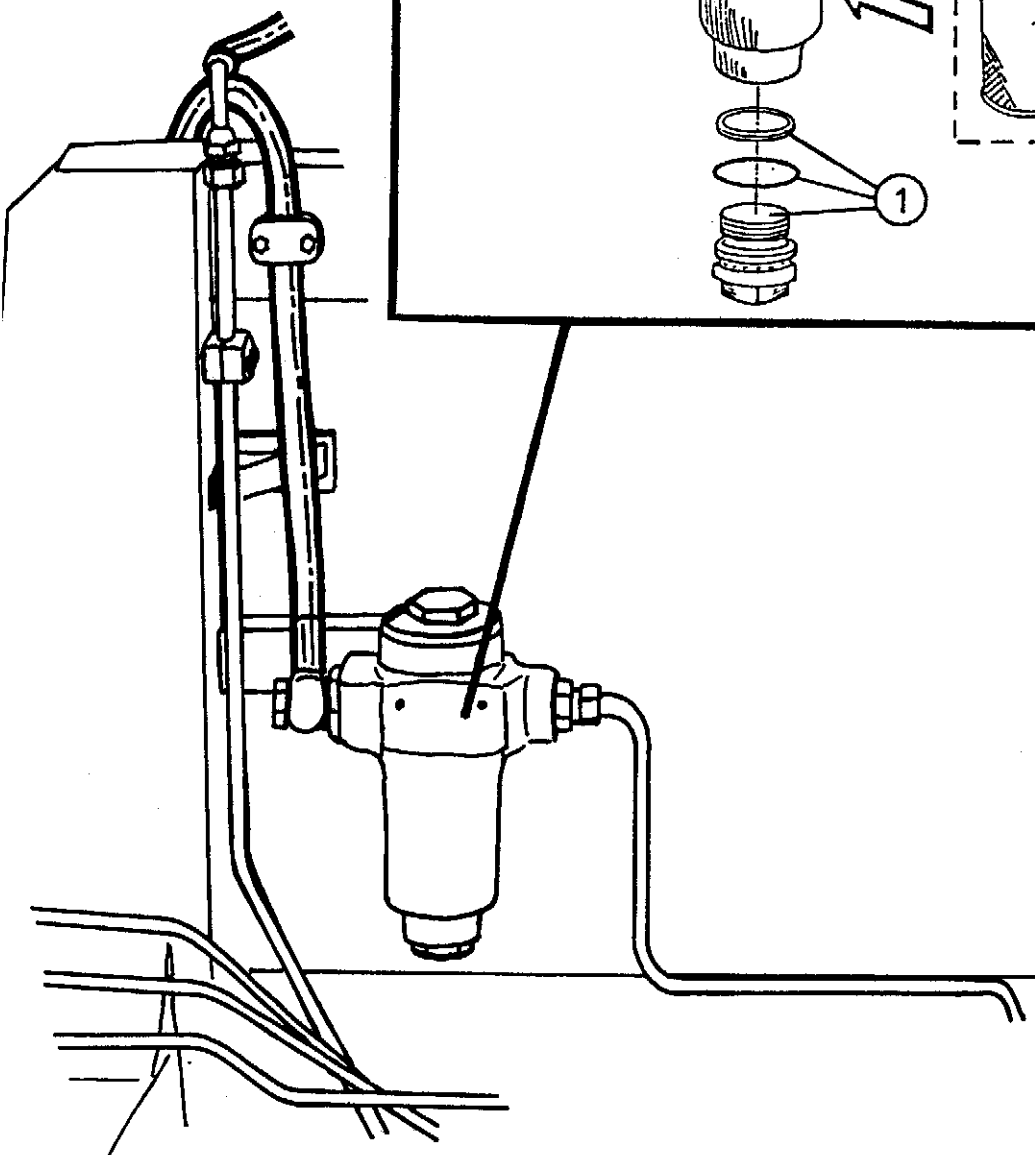

TELLEFSDAL A.S

SPARE PARTS LIST

AUTO-WRAP 1500 EH

8-4

POS. ART.NO. NO: TERM-TYPE-DIMENSION (15EH 8-4)

1	34119017	4	Screw, M8 x 16
2	34310400	4	Spring washer, 8 mm
3	34680011	2	Locking piece
4	34061803	4	Fitting, 1/4" x 1/4"
5	34041600	4	Tightening ring, DKAZ 1/4"
6	34220300	2	Split pin, 8 x 40
7	34105626	2	Cylinder bolt, Ø25 x 76
8a	34001106	2	Cylinder for width, 70/40 UNI
8b	34044014	2	Gasket set for cylinder, 70/40 UNI
9	34100800	2	Cylinder bolt, Ø25 x 145