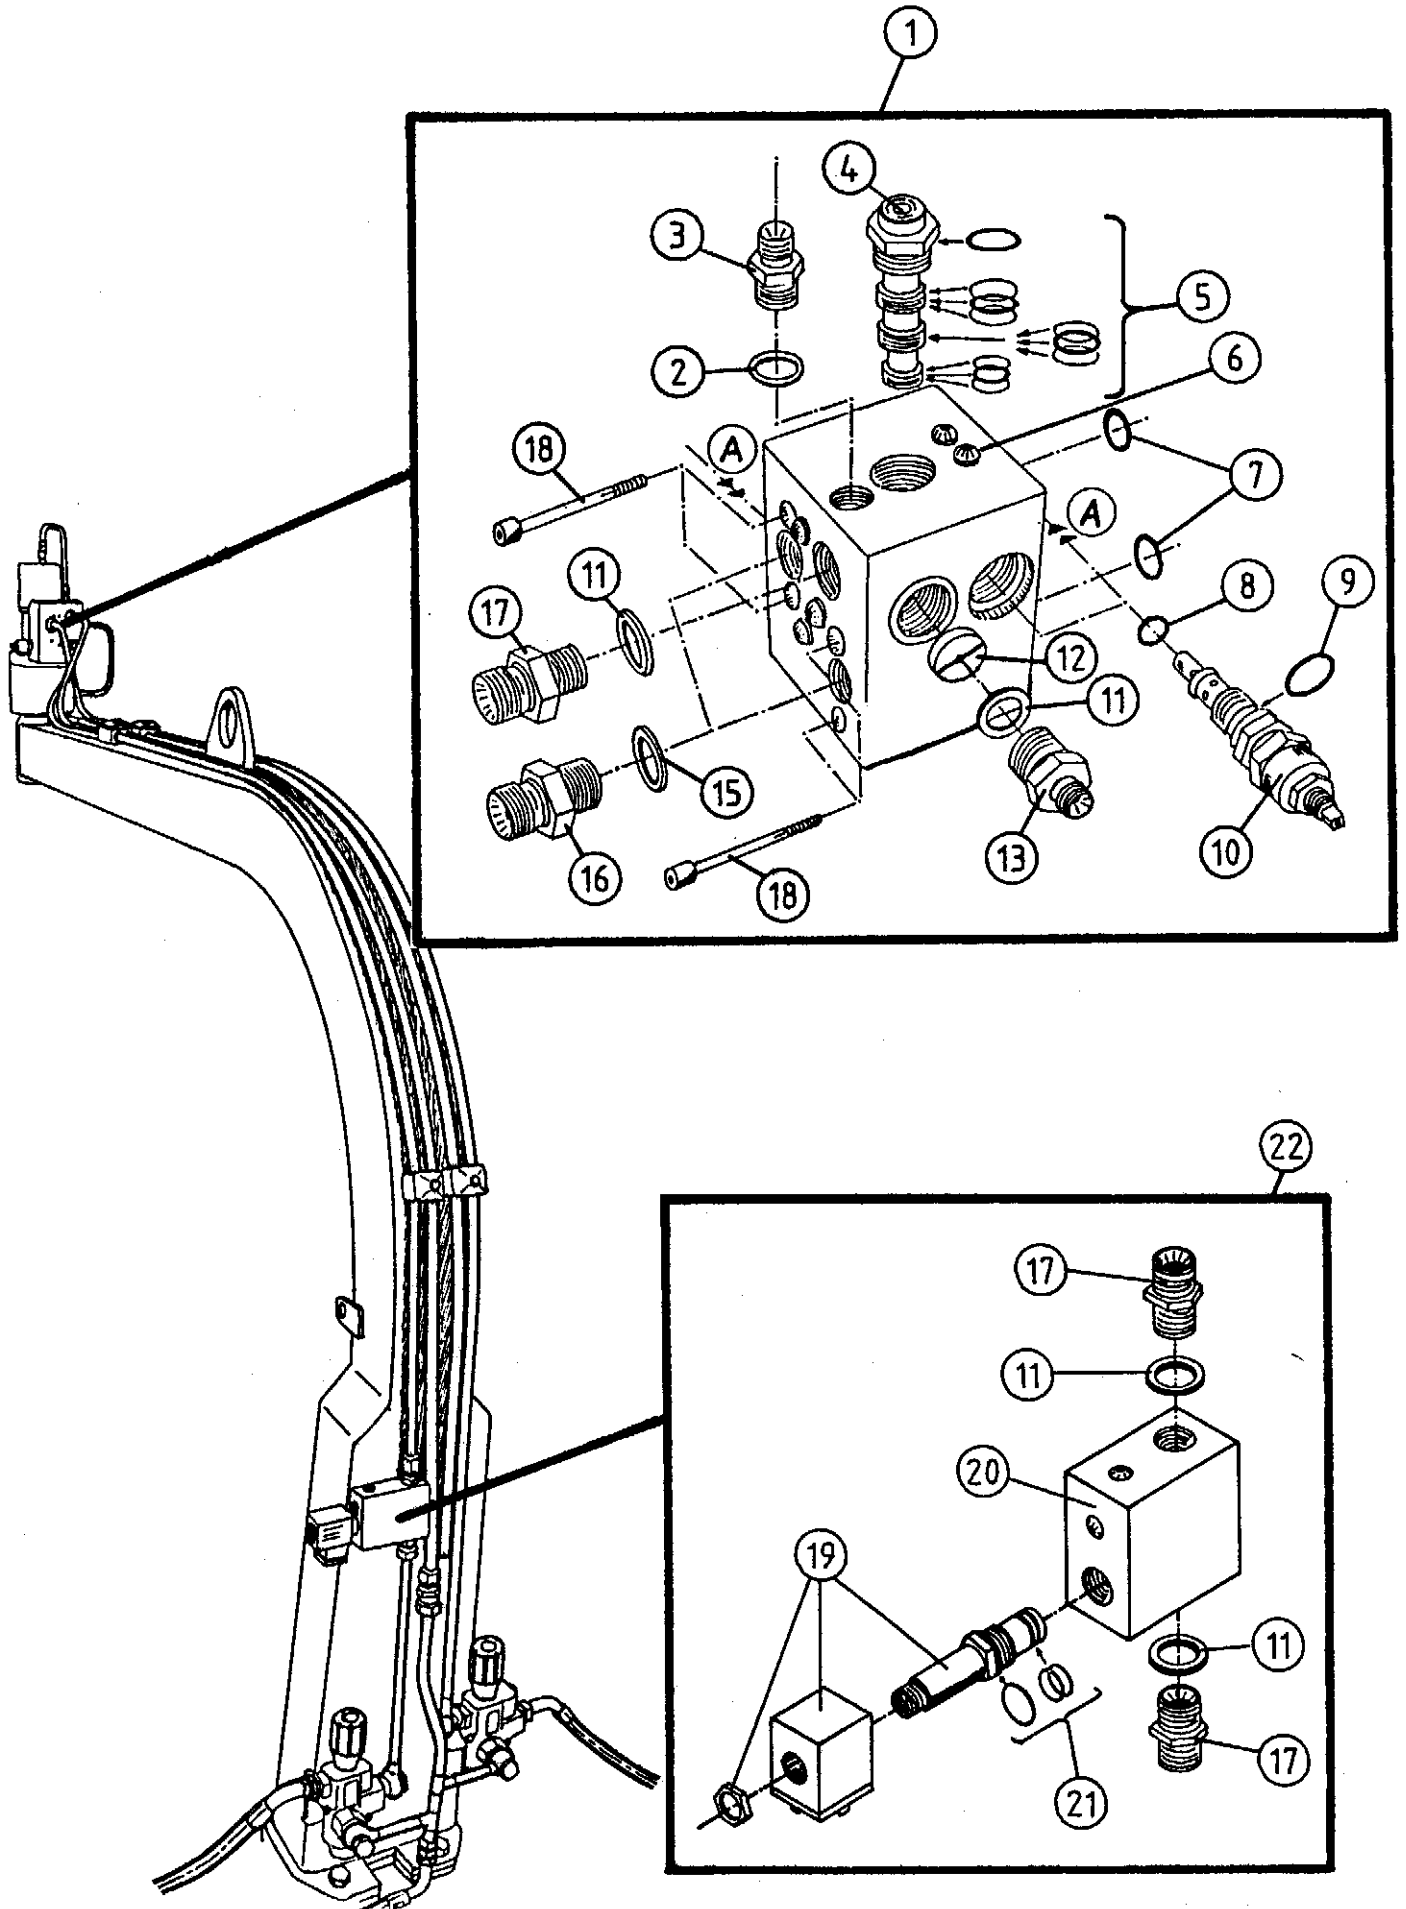

POS. ART.NO. NO: TERM-TYPE-DIMENSJON (15EH 8-1)

1	34085400	1	Valve block, c/w fittings and valves
2	34041600	1	Tightening ring, DKAZ 1/4"
3	34061803	1	Fitting, 1/4" x 1/4"
4	34087500	1	Shuttle valve, w/o-rings
5	34044001	1	O-ring set for shuttle valve
6	34087510	1	Valve block
7	34044002	2	O-ring, 20,3 x 2,4
8	34044003	2	Copper packing, 12 x 18 x 1,5
9	34044004	2	O-ring, DOWTY 114
10	34087400	2	Shock valve, VM6/1F
11	34041700	2	Tightening ring, DKAZ 3/8"
12	34087511	1	Nozzle
13	34061805	1	Fitting, 1/4" x 3/8"
15	34041800	2	Tightening ring, DKAZ 1/2"
16	34061809	2	Fitting, 1/2" x 3/8"
17	34060100	1	Fitting, 3/8" x 3/8"
18	34119028	4	Set screw, M8 x 80
19	34084200	1	Cartridge valve, 12C 1-S
20	34087513	1	Valve Block
21	34044006	1	O-ring set for 12C 1-S
22	34086600	1	Two-step valve, cpl.