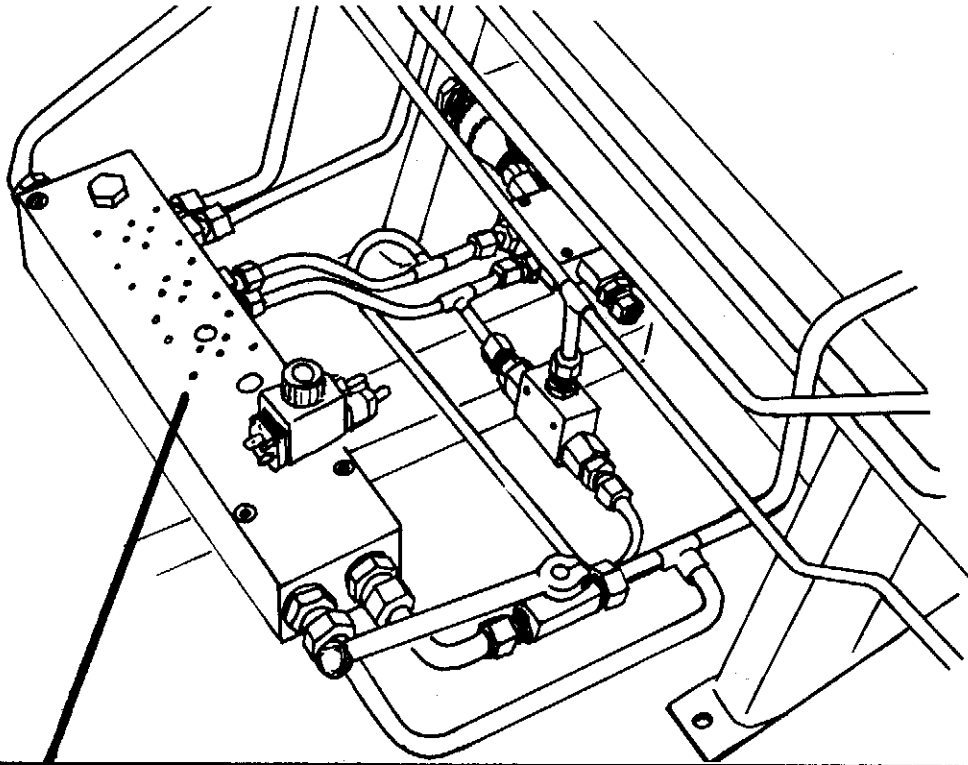

AUTO-WRAP 1500 EH

TELLEFSDAL A.S

SPARE PARTS LIST

AUTO-WRAP 1500 EH

8-7

POS. ART.NO. NO: TERM-TYPE-DIMENSJON (15 EH 8-7)

	34085800	1	Manouver central, cpl.
1	34086800	1	Master valve
2	34044007	1	O-ring set for master valve
3	34119032	4	Blind-plug, M12 x 12
4	34041600	4	Tightening ring, DKAZ 1/4"
5	34041700	8	Tightening ring, DKAZ 3/8"
6	34060100	1	Fitting, 3/8" x 3/8"
7	34119033	3	Set screw, M8 x 70
8	34920534	1	Blind-plug, 3/4" UNC
9	34041800	3	Tightening ring, DKAZ 1/2"
10	34061845	1	Fitting, 1/2" x 1/2"
11	34086900	1	Safety valve, VM6 2-F
12	34044004	2	O-ring, DOWTY 114
13	34044003	2	Copper packing, 12 x 18 x 1,5
14	34230500	3	Locking nut, M8
15	34119034	1	Set screw, 3/8"
16	34044006	1	O-ring set for 12 C 1-S
17	34084200	1	"John Deere" valve, 12 C 1-S
18	34086700	1	Volum-control, 22 l/min.
19	34044008	1	O-ring-set for Volume control
20	34061809	4	Fitting, 3/8" x 1/2"
21	34061805	3	Fitting, 1/4" - 3/8"
22	34087519	1	Safety-valve, 1D 30-F-30 S
23	34044010	1	O-ring set for safety-valve
24	34087523	1	Nozzle
25	34061954	1	Fitting, 1/4" x 3/8" for nozzle