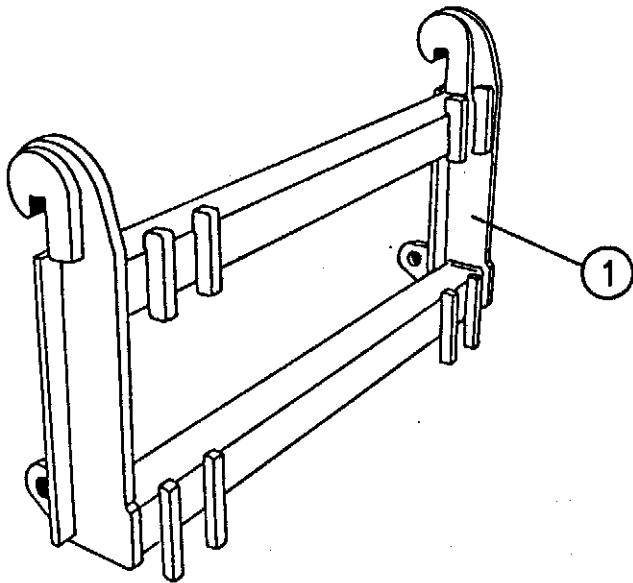

TELLEFSDAL A.S

SPARE PARTS LIST

AUTO-WRAP 1500 EH

2-1

POS. ART.NO. NO: TERM-TYPE-DIMENSION (15EH 2-1)

1	34220700	6	Split pin, 5 x 40
3	34105635	1	Top-stay bolt, w/chain
4	34680024	1	Fastening bracket, left
5	34105636	2	Bolt for lifting arm, w/chain
6	34680023	1	Fastening bracket, right
7	34116400	6	Screw, M16 x 30
8	34310800	6	Spring washer, M16
9	34251401	2	Locking bar
10	34200201	3	Linch pin, 10 mm, w/chain