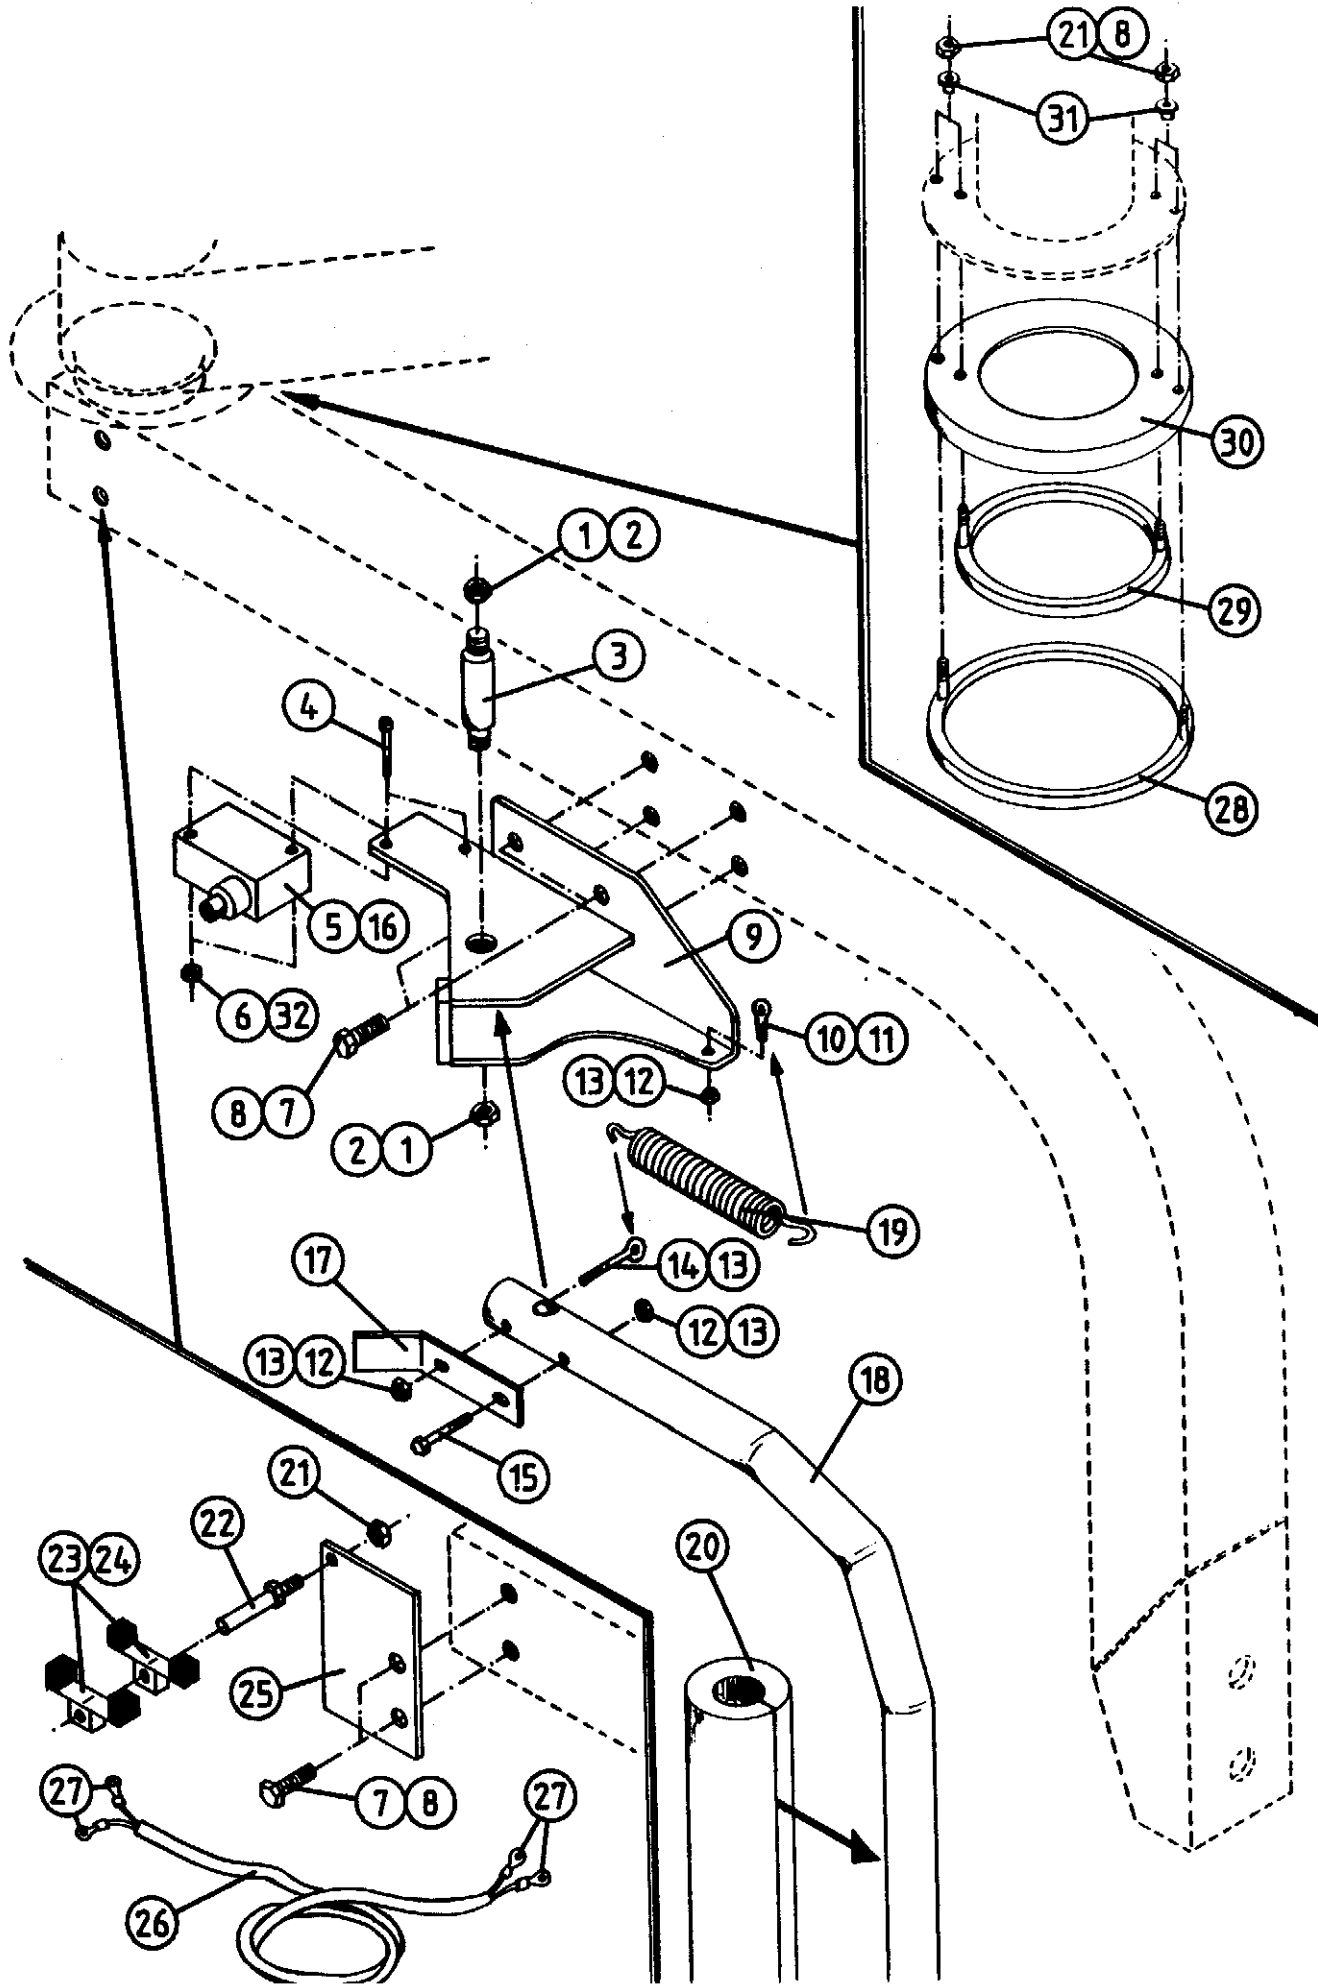

AUTO-WRAP 1500 EH

TELLEFSDAL A.S

SPARE PARTS LIST

AUTO-WRAP 1500 EH

9-1

POS.	ART.NO.	NO.	TERM-TYPE-DIMENSION (15EH 9-1)
1	34230900	2	Locking nut, M10
2	34302122	2	Washer, M10
3	34105651	1	Hinge bolt
4	34119078	2	Screw, M4 x 40
5	34950179	1	Switch, 901VB1-PG
6	34238900	2	Locking nut, M4
7	34117100	6	Screw, M6 x 16
8	34302120	10	Washer, M6
9	34680028	1	Bracket for arm
10	34119043	1	Eye screw, M8 x 25
11	34230400	1	Nut, M8
12	34230500	3	Locking nut, M8
13	34302121	4	Washer, M8
14	34119054	1	Eye screw, M8 x 45
15	34110004	1	Screw, M8 x 50
16	34950183	1	Nipple, PG 13,5
17	34611356	1	Switch arm
18	34611357	1	Releasing arm
19	34430300	1	Spring
20	34480020	1	Upholstery
21	34230300	7	Locking nut, M6
22	34950182	1	Brush holder bolt, BK 8/45
23	34950169	2	Brush holder, DDo 85/29
24	34950167	4	Brush, 8 x 5 x 12,5
25	34670118	1	Brush holder plate
26	34950184	1	Switch cable
27	34950097	4	Cable shoe
28	34950185	1	Outer skidding ring
29	34950186	1	Inner skidding ring
30	34480019	1	Insulating disk
31	34480017	4	Insulating sleeve
32	34302140	2	Washer, M4