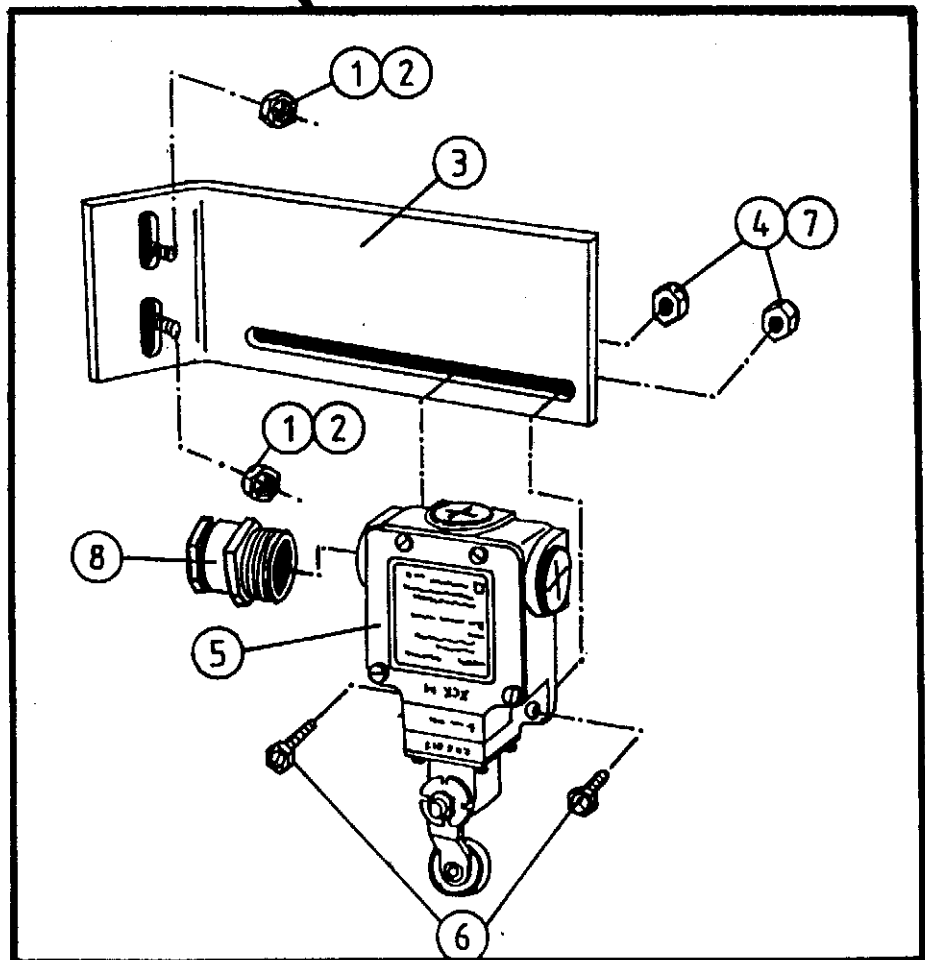

TELLEFSDAL A.S

SPARE PARTS LIST

AUTO-WRAP 1500 EH

7-1

POS.	ART.NO.	NO:	TERM-TYPE-DIMENSJON	(15EH 7-1)
1	34119020	4	Set screw, M4 x 20	
2	34950164	1	Valve cable, CV 903-1	
3	34950165	1	Contact box, empty	
4	34950161	1	3m control cable, CX 902-2	
5	34950162	1	6m control cable, CX 902-1	
6	34950163	1	6m control cable, 902-3	----> 1991
7a	34950159	1	Control box, CR 900-1	
7b	34950178	1	Control box, CR 900-2, (for emer.stop)	
8	34950160	1	Battery cable, CB 901-1	
9	34920540	1	Holder for control box