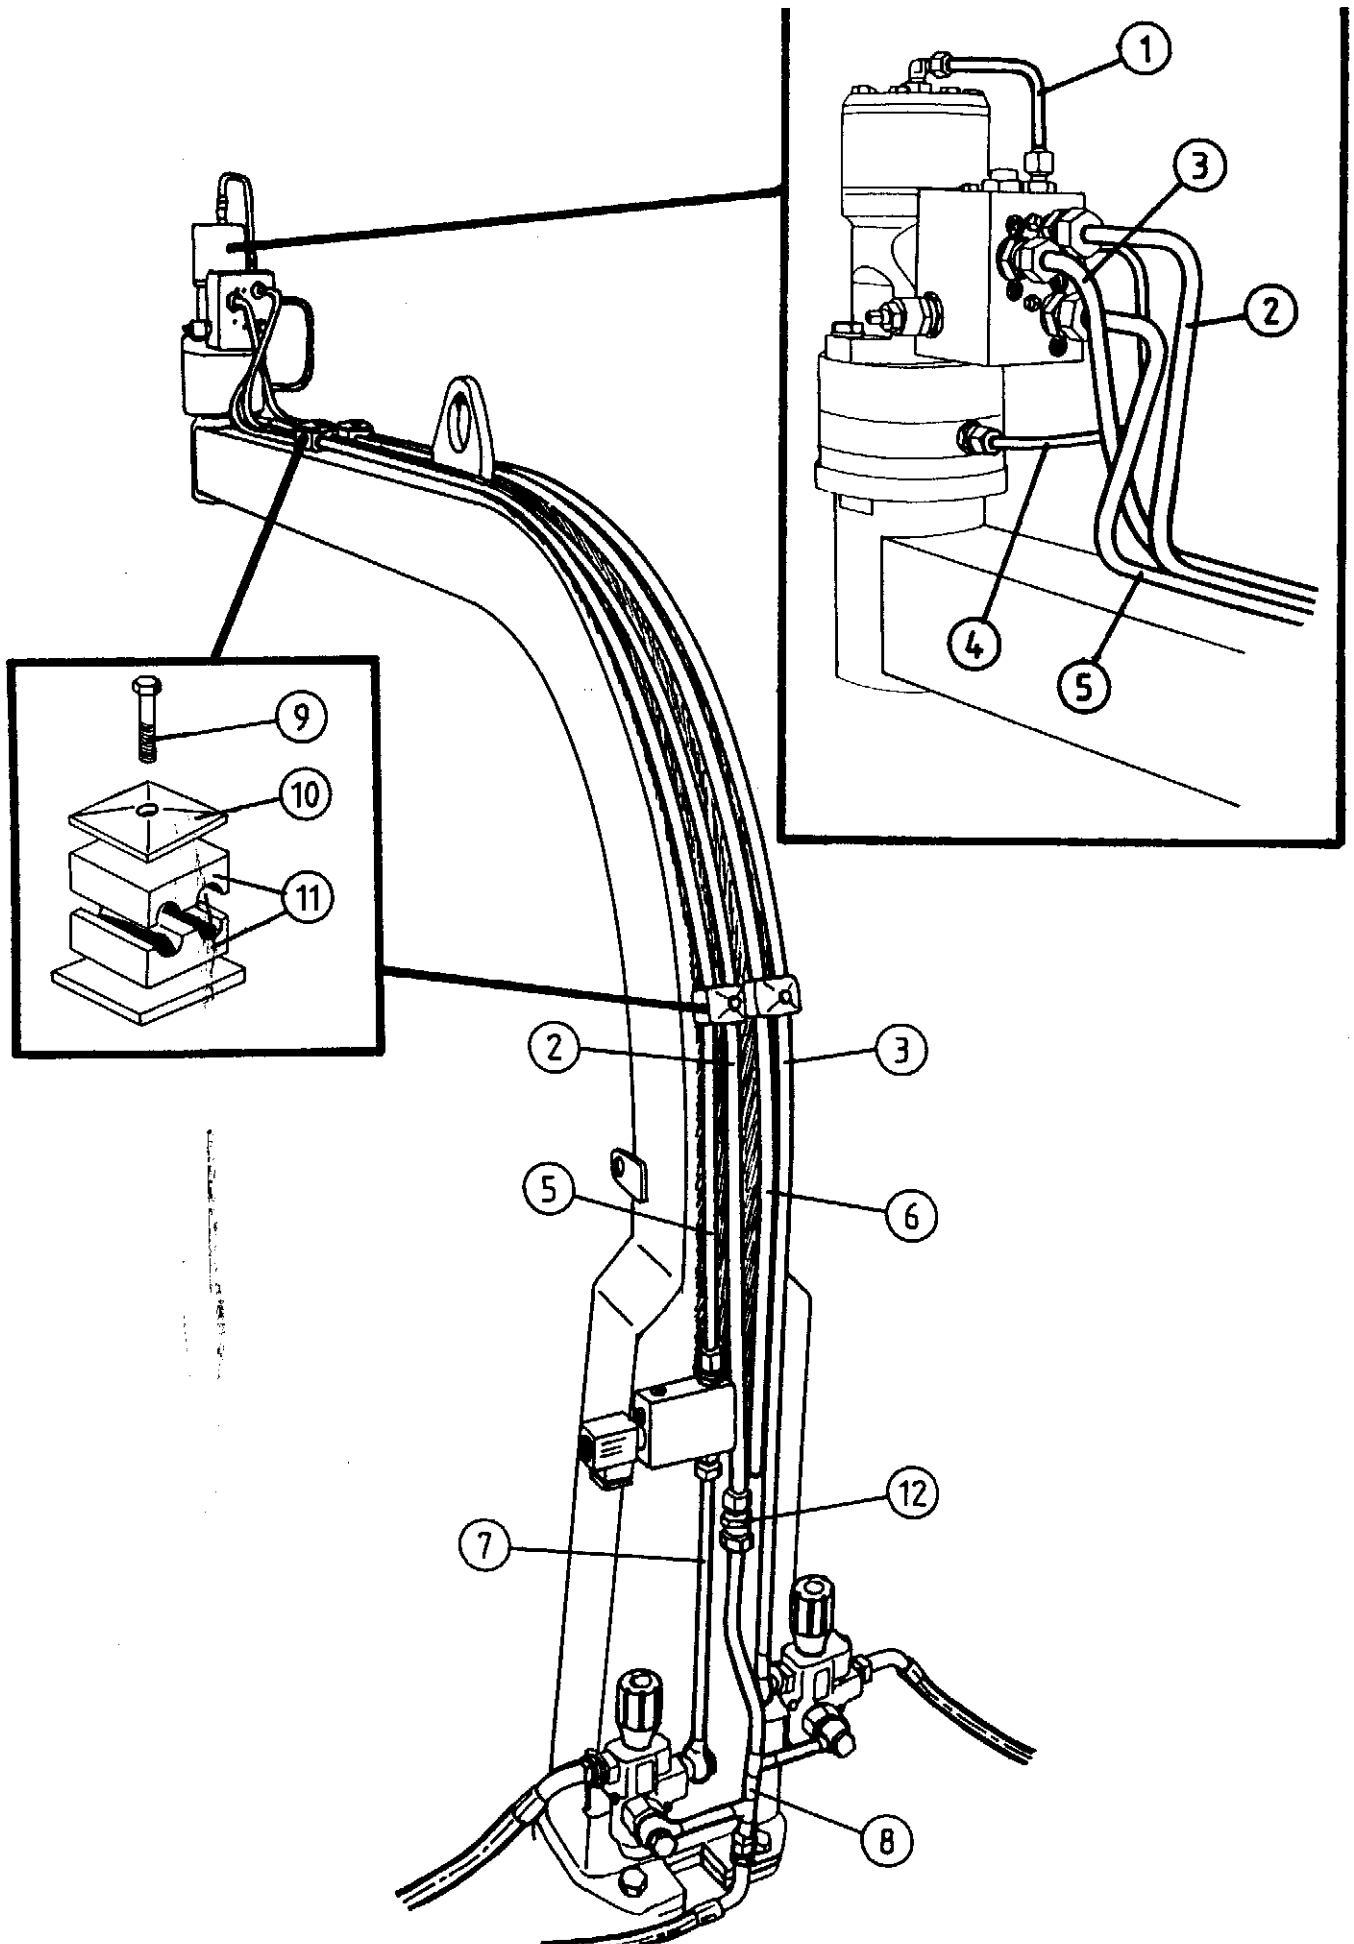

TELLEFSDAL A.S

SPARE PARTS LIST

AUTO-WRAP 1500 EH

4-1

POS. ART.NO. NO: TERM-TYPE-DIMENSION (15EH 4-1)

1	34160137	1	Tube, (8mm)
2	34160133	1	Tube, (10mm)
3	34160130	1	Tube, (10mm)
4	34160025	1	Tube, (8mm)
5	34160131	1	Tube, (10mm)
6	34160135	1	Tube, (12mm), (Cable tube)
7	34160132	1	Tube, (10mm)
8	34160138	1	Tube, (12mm)
9	34110085	4	Screw, M6 x 35
10	34260107	4	Top plate, double 6-12mm
11	34260105	8	Clamp, double 10mm
12	34061908	1	Fitting, 1/2" x 3/8"