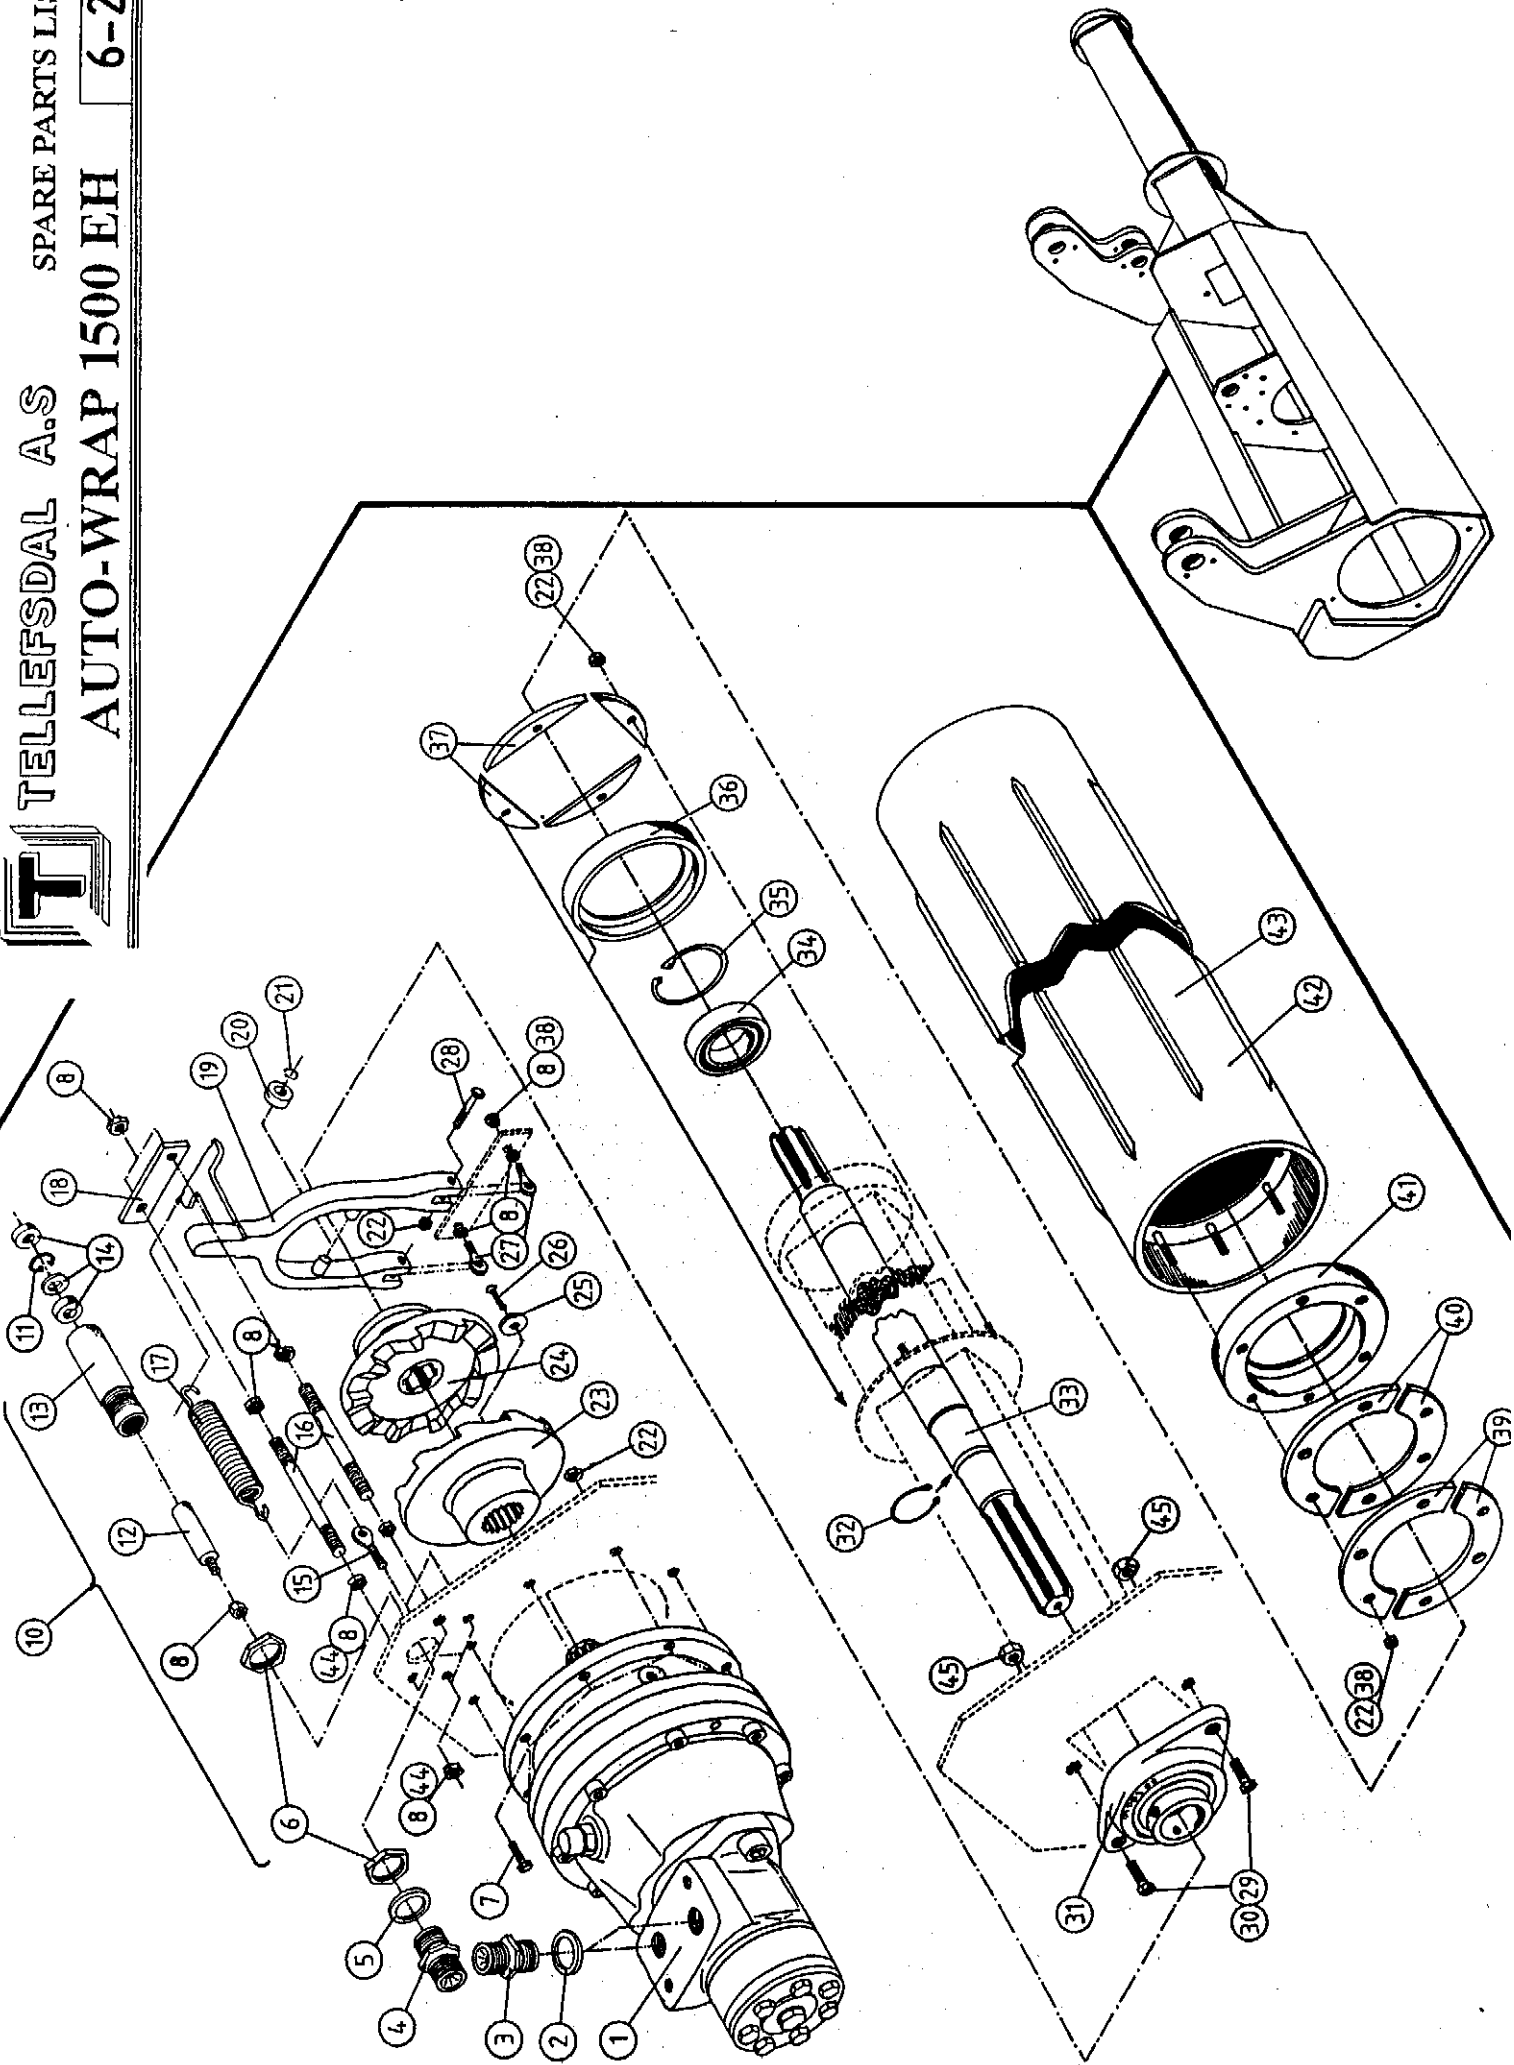

TELLEFSDAL A.S

SPARE PARTS LIST

AUTO-WRAP 1500 EH

6-2

POS.	ART.NO.	NO:	TERM-TYPE-DIMENSION	(15EH 6-2)
1	34090119	2	Gear motor	
2	34041800	4	Tightening ring, DKAZ. 1/2"	
3	34061804	4	Fitting, 1/2" x 1/4"	
4	34061805	2	Fitting, 3/8" x 1/4"	
5	34041700	2	Tightening ring, DKAZ 3/8"	
6	34239901	4	Hexagonal tube nut, 3/4" BSP	
7	34112700	12	Screw, M8 x 30	
8	34230400	26	Nut, M8	
10	34001107	2	Free coupling cylinder, compl. (92-)	
11	34240717	2	Locking ring, I 22	
12	34020604	2	Bar, (92-)	
13	34010703	2	Sleeve, (92-)	
14	34044016	2	Gasket set for free coupling cylinder, (92-)	
15	34119043	4	Eye bolt, M8 X 25	
16	34119042	4	Thread bar, M8 X 180	
17	34430300	4	Spring	
18	34380500	2	Stop bar	
19	34920537	2	Fork	
20	34320518	4	Roller, LR 201 NPPU	
21	34240716	4	Locking ring, A 12	
22	34230500	40	Locking nut, M8	
23	34140007	2	Coupling-half, gear	
24	34140008	2	Coupling-half, shaft	
25	34302134	6	Washer, 6,4 x 20 x 2	
26	34110092	6	Screw, M6 x 10	
27	34119047	4	Eye screw, M8 x 50	
28	34110002	4	Screw, M8 x 40	
29	34118900	4	Screw, M12 x 40	
30	34310600	4	Spring washer, 12 mm	
31	34320520	2	Flange bearing, RCJTY 40	
32	34240701	2	Locking ring, A 40	
33	34130216	2	Roller shaft	
34	34320519	2	Bearing 1309, (Ø45 x 100 x 25)	
35	34240715	2	Locking ring, I 100	
36	34480014	2	Support ring, inside	
37	34920538	8	Inner clamp pieces	
38	34310400	24	Spring washer	
39	34920539	4	Outer clamp ring	
40	34480013	4	Counter clamp ring	
41	34480012	2	Support ring, outside	
42	34340108	1	Roller, w/grip bars	
43	34340109	1	Roller	
44	34302121	12	Washer, M8	
45	34231300	4	Locking nut, M12	