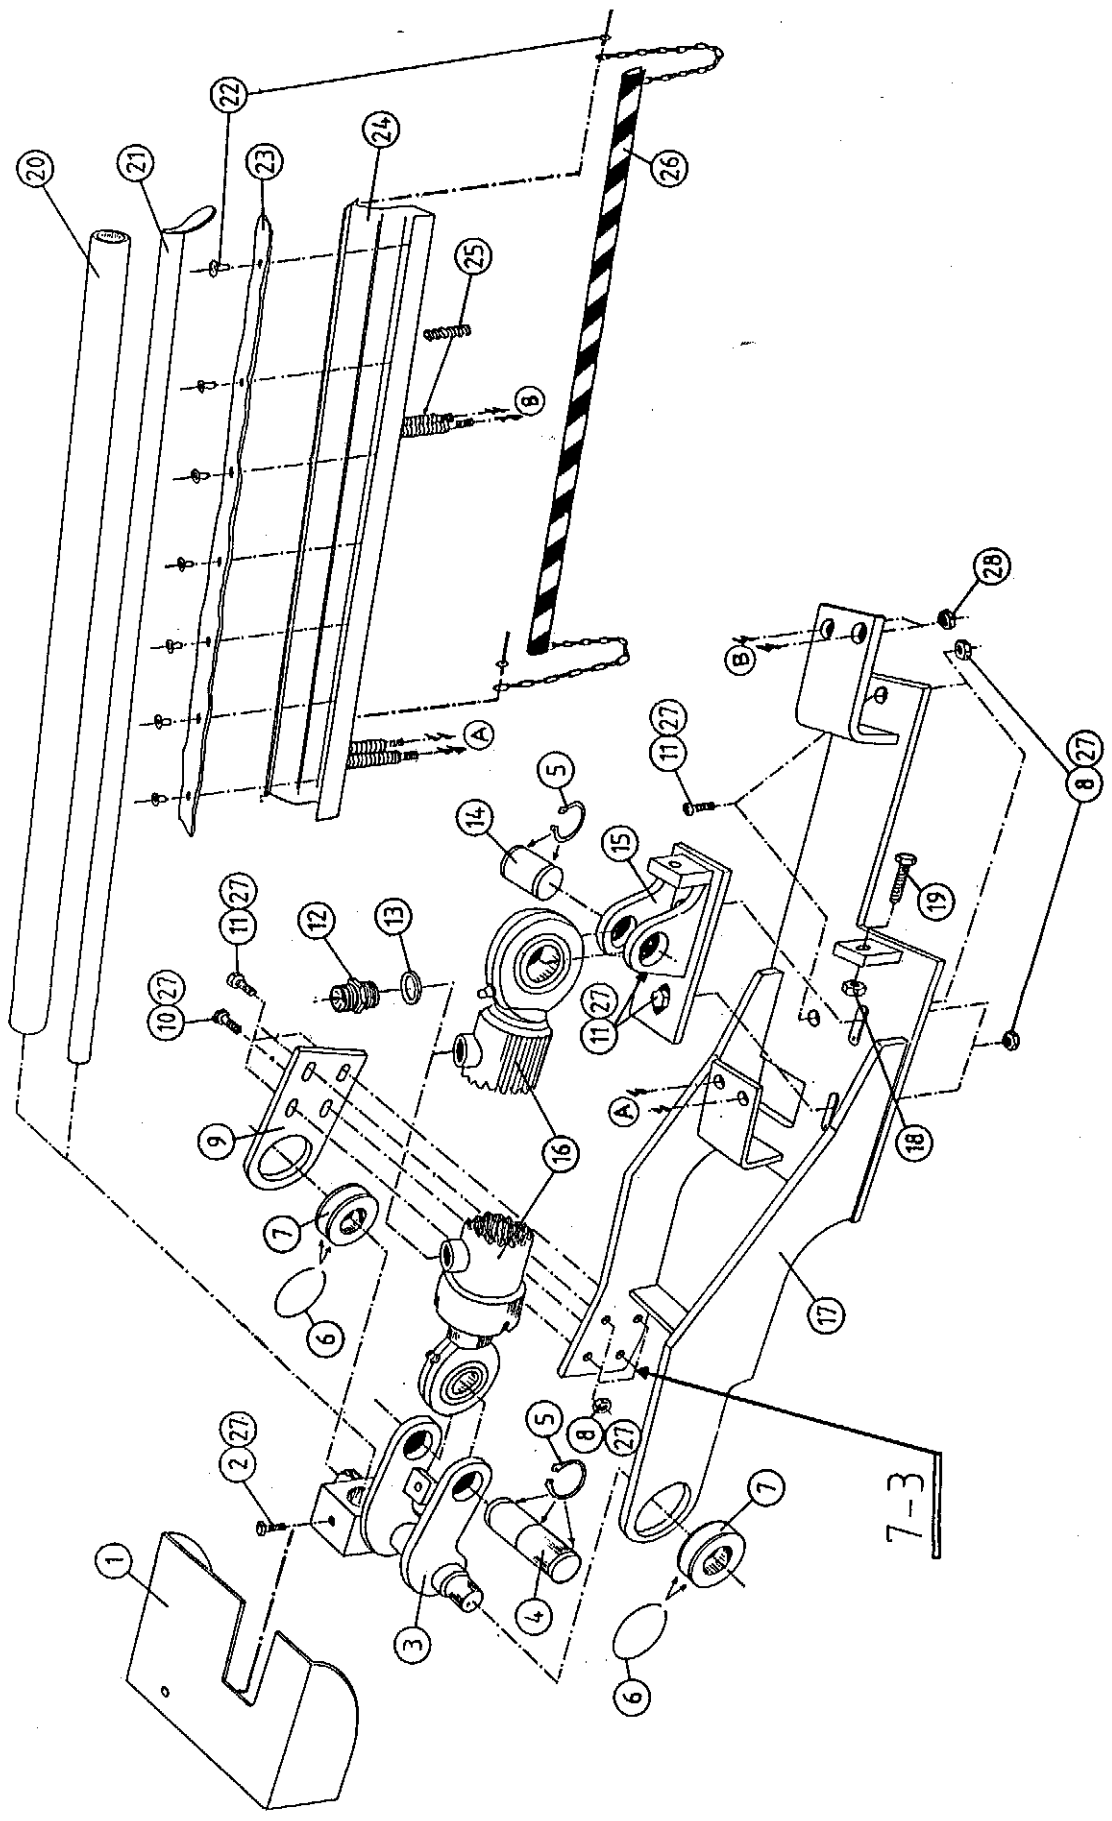

POS. ART.NO. NO: TERM-TYPE-DIMENSION (15EH 1-1)

1	34611338	1	Stationary arm
2	34118400	5	Screw, M16 x 55
3	34117500	2	Screw, M12 x 70
4	34611351	1	Rotation arm, (92-)
5	34231300	2	Locking nut, M12
6	34611337	1	Main frame
7	34232100	5	Locking nut, M16
8	34611340	1	Wrapping arm
9	34920536	1	Roller arm, left
10	34920535	1	Roller arm, right
11	34105625	4	Hinge bolt, Ø30 x 76
12	34320521	4	Joint bearing
13	34240400	4	Locking ring, I-47
14	34680011	4	Locking piece
15	34119017	8	Screw, M8 x 16
16	34310400	8	Spring washer
17	34302125	10	Washer, 16 mm
18	34302135	4	Washer, 13 x 40 x 2
19	34060900	4	Grease nippel
20	34240702	2	Locking ring, I-80
21	34320503	2	Ball bearing, 6010 2 RS
22	34240703	1	Locking ring
23	34130224	1	Rotating arm shaft, (92-)
24	34270109	1	Wedge, A14 x 9 x 50
25	34302139	1	Washer
26	34312009	1	Locking washer, M20
27	34115700	1	Screw, M20 x 40
	34970106	1	Decales-set, main frame
	34970107	1	Decales-set, upper frame

TELLEFSDAL A.S

SPARE PARTS LIST

AUTO-WRAP 1500 EH

4-4

POS. ART.NO. NO: TERM-TYPE-DIMENSION (15EH 4-4)

1	34160124	1	Tube, (10mm)
2	34160120	1	Tube, (12mm)
3	34160121	1	Tube, (12mm)
4	34160126	1	Tube, (10mm)
5	34160125	1	Tube, (10mm)
6	34061930	4	Fitting, 3/8"
7	34061917	2	Fitting, 1/4"
8	34160127	1	Tube, (8mm)
9	34051761	2	Hose, 1/4" x 1190 mm
10	34051762	2	Hose, 1/4" x 930 mm
11	34160123	1	Tube, (12mm)
12	34051759	1	Hose, 1/4" x 740 mm
13	34051758	1	Hose, 1/4" x 900 mm
14	34160128	1	Tube, (8mm)
15	34160129	1	Tube, (8mm)
16	34160122	1	Tube, (12mm)
17	34460105	1	Emergency outlet-hose
18	34110085	8	Screw, M6 x 35
19	34260112	4	Top plate, single 16mm
20	34260111	8	Clamp, single 16mm