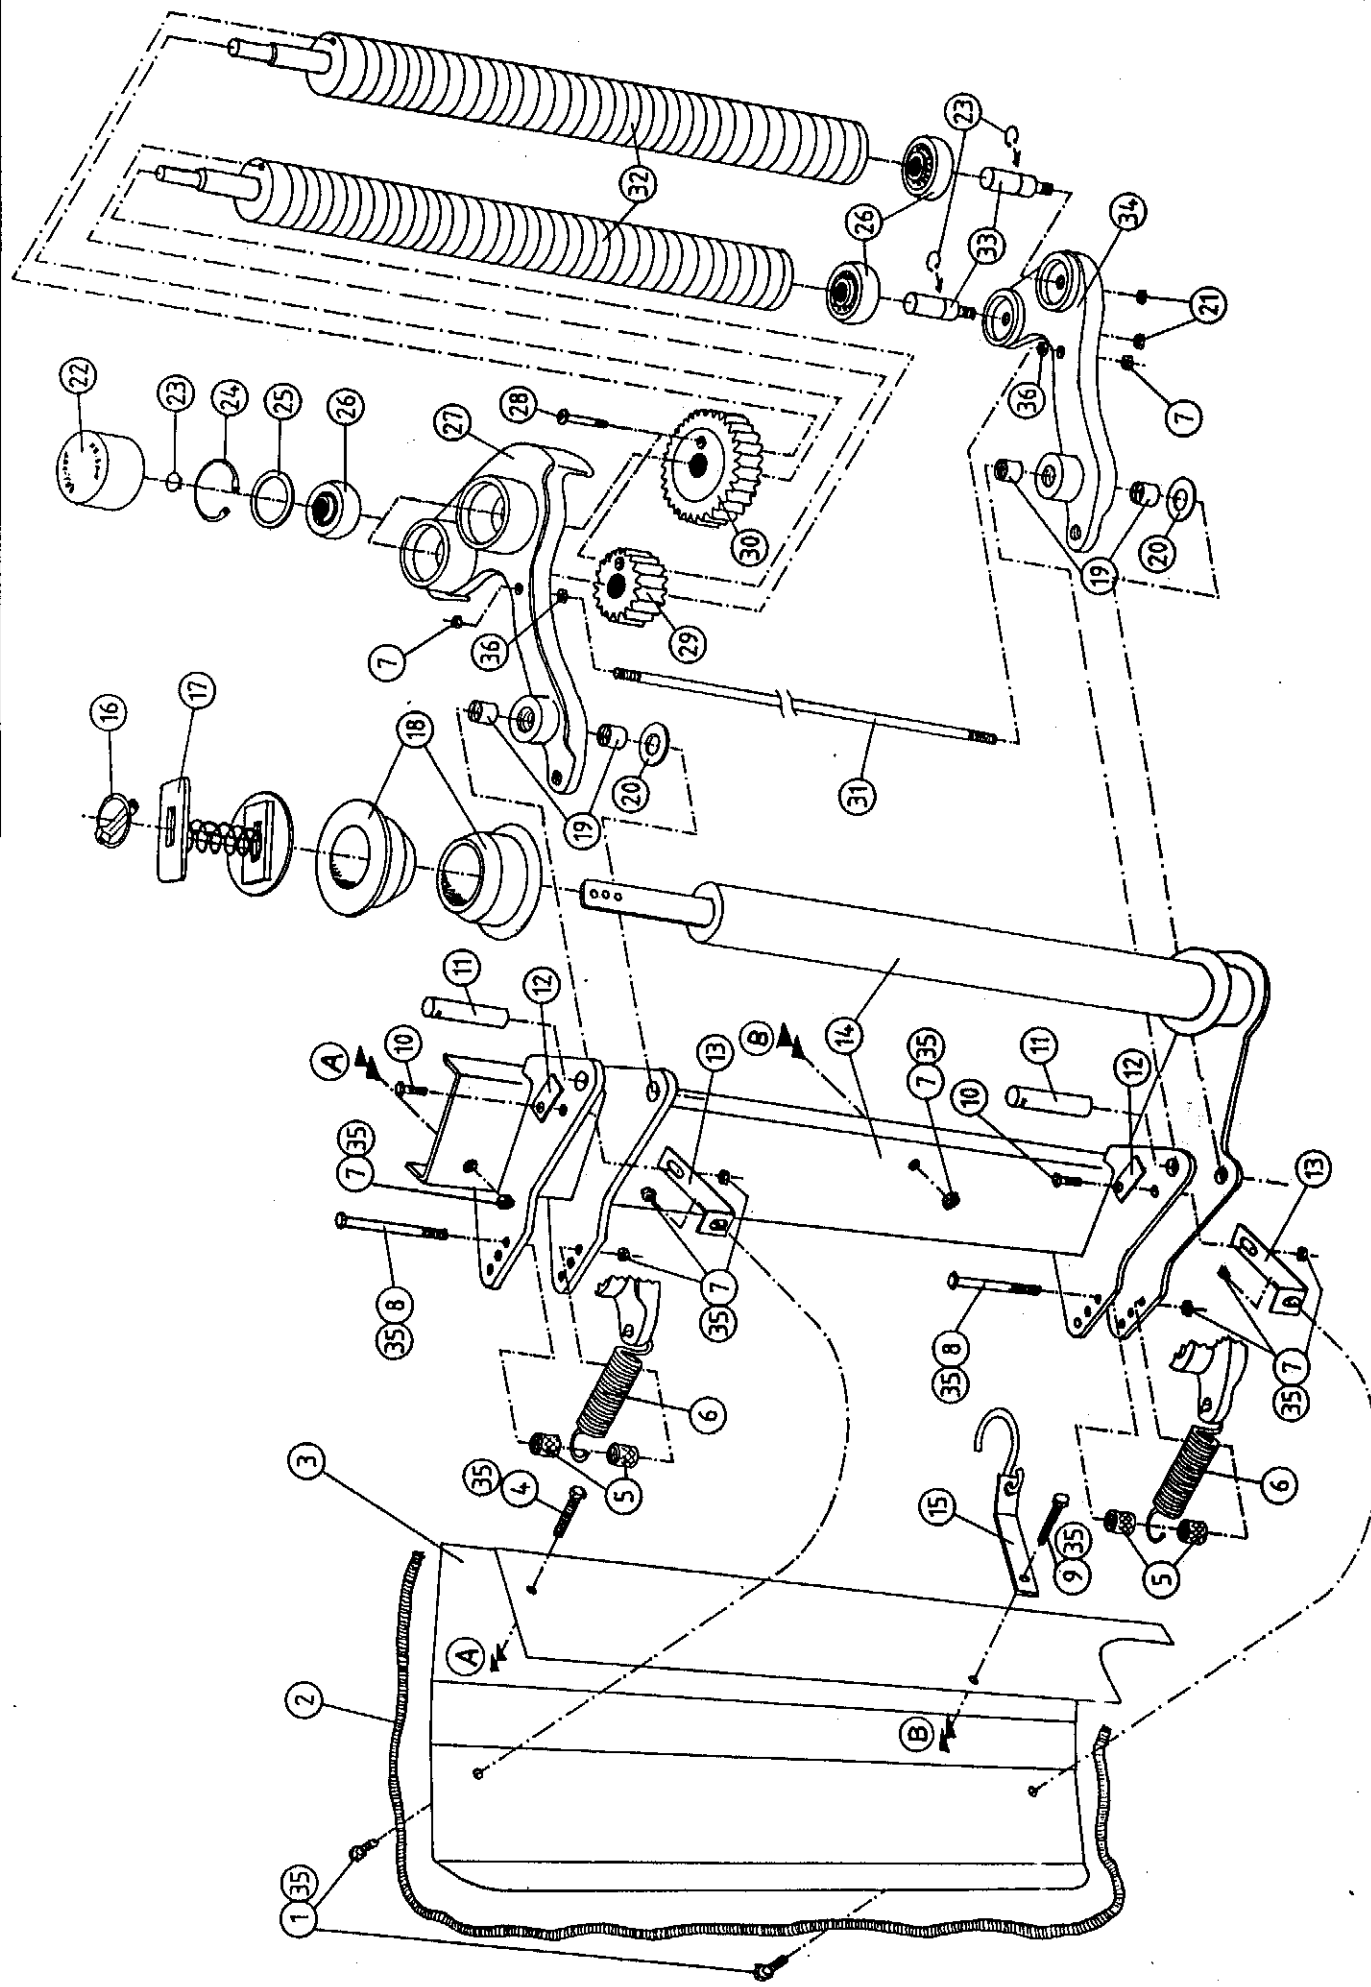

POS.	ART.NO.	NO:	TERM-TYPE-DIMENSJON	(15EH 3-1)
	34920516	1	Prestretcher, (1990) cpl. (without cover and hook)	
	34480011		Film roll, (50cm) for Auto-Wrap	
1	34116900	2	Screw, M8 x 20	
2	34470000	1	Covering strip, 1,7m	
3	34851202	1	Cover	
4	34110100	1	Screw, M8 x 60	
5	34460102	4	Plastic sleeve, Ø 8/10 x 24	
6	34430300	2	Spring	
7	34230500	10	Locking nut, M8	
8	34110007	2	Screw, M8 x 80	
9	34110005	1	Screw, M8 x 65	
10	34110000	2	Screw, M8 x 25	
11	34105627	2	Jointing bolt	
12	34680010	2	Locking piece	
13	34920517	2	Supporting rail	
14	34670108	1	Holder	
15	34660104	1	Hook	
16	34200000	1	Linch pin, Ø 6 mm	
17	34430302	1	Top spring	
18	34480004	2	Docking sleeve	
19	34320505	4	Casing, Ø 15/17 x 25	
20	34320506	2	Distance ring, Ø 32/18 x 1,5	
21	34230900	2	Locking nut, M10	
22	34450411	2	Cap, DBI-DUT 57-M	
23	34240706	4	Locking ring, A 15	
24	34240400	2	Locking ring, I 47	
25	34920512	2	Supporting ring, USIT-RING, 36,7-46-2	
26	34320507	4	Bearing, INA RABR - B 15/47	
27	34611320	1	Upper link arm	
28	34119013	2	Set screw, M6 x 40	
29	34090126	1	Sprocket, 19 - 3	
30	34090125	1	Sprocket, 29 - 3	
31	34920506	1	Bar, Ø 8 x 635	
32	34340103	2	Spanner, (Stretch-roll)	
33	34130210	2	Bearing shaft	
34	34611321	1	Lower link arm	
35	34302121	14	Washer, M8	
36	34230400	2	Nut, M8