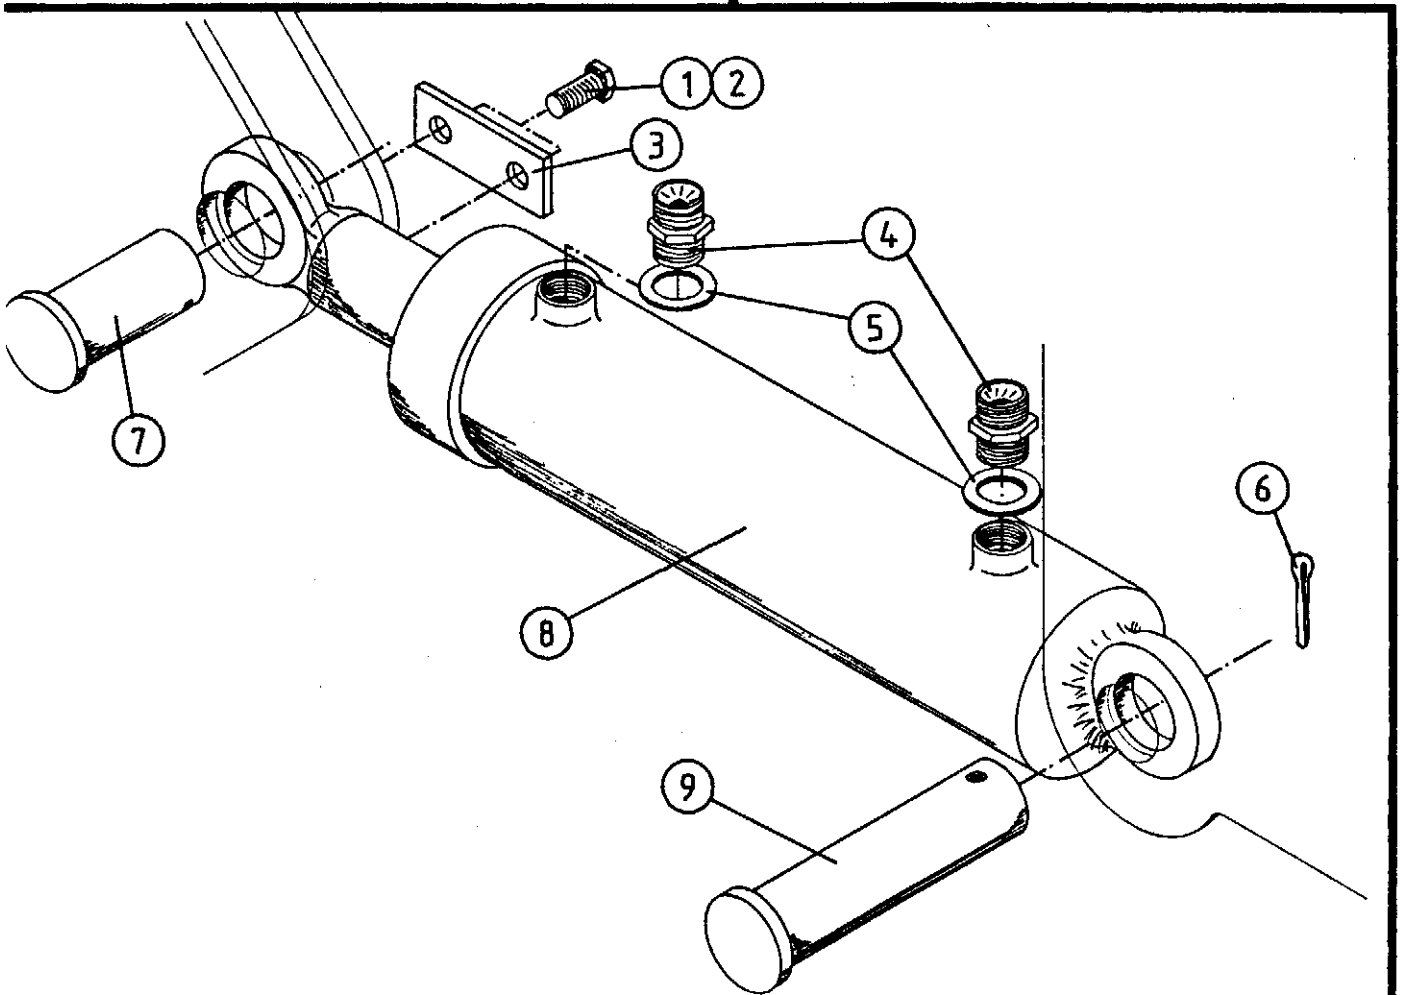

TELLEFSDAL A.S

SPARE PARTS LIST

AUTO-WRAP 1500 EH

8-3

POS. ART.NO. NO: TERM-TYPE-DIMENSION (15EH 8-3)

1	34061935	4	Screw, M16 x 1,5, for hose coupling
2	34043500	8	Tightening ring, DKAZ M16
3	34061943	4	O-nipple, 1/2" ext. x M16 x 1,5 int.
4	34041800	6	Tightening ring, DKAZ 1/2"
5	34085600	2	Volum control valve
6	34061809	2	Fitting, 1/2" x 3/8"
7	34302134	4	Washer, 6,4 x 20 x 2
8	34230300	4	Locking nut, M6
9	34119009	4	Screw, M6 x 45