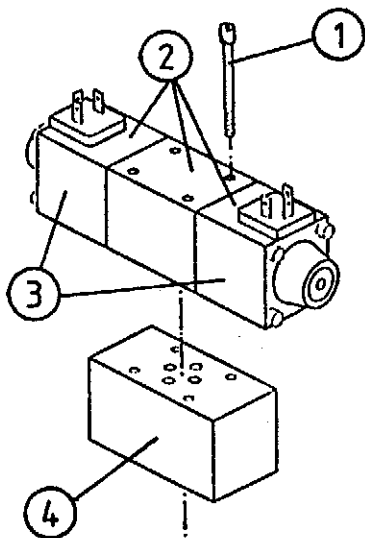

AUTO-WRAP 1500 EH

TELLEFSDAL A.S

SPARE PARTS LIST

AUTO-WRAP 1500 EH

8-7

POS. ART.NO. NO: TERM-TYPE-DIMENSJON (15 EH 8-7)

	34085800	1	Manouver central, cpl.
1	34086800	1	Master valve
2	34044007	1	O-ring set for master valve
3	34119032	4	Blind-plug, M12 x 12
4	34041600	4	Tightening ring, DKAZ 1/4"
5	34041700	8	Tightening ring, DKAZ 3/8"
6	34060100	1	Fitting, 3/8" x 3/8"
7	34119033	3	Set screw, M8 x 70
8	34920534	1	Blind-plug, 3/4" UNC
9	34041800	3	Tightening ring, DKAZ 1/2"
10	34061845	1	Fitting, 1/2" x 1/2"
11	34086900	1	Safety valve, VM6 2-F
12	34044004	2	O-ring, DOWTY 114
13	34044003	2	Copper packing, 12 x 18 x 1,5
14	34230500	3	Locking nut, M8
15	34119034	1	Set screw, 3/8"
16	34044006	1	O-ring set for 12 C 1-S
17	34084200	1	"John Deere" valve, 12 C 1-S
18	34086700	1	Volum-control, 22 l/min.
19	34044008	1	O-ring-set for Volume control
20	34061809	4	Fitting, 3/8" x 1/2"
21	34061805	3	Fitting, 1/4" - 3/8"
22	34087519	1	Safety-valve, 1D 30-F-30 S
23	34044010	1	O-ring set for safety-valve
24	34087523	1	Nozzle
25	34061954	1	Fitting, 1/4" x 3/8" for nozzle

TELLEFSDAL A.S

SPARE PARTS LIST

AUTO-WRAP 1500 EH

8-8

POS.	ART.NO.	NO:	TERM-TYPE-DIMENSJON (15 EH 8-8)
*1-a	34119031	4	Set screw, M5 x 95
1-b	34119050	4	Set screw, M5 x 70
*2-a	34082400	2	LC1 E2, Valve for cutter and width, cpl.
2-b	34082491	2	LC1-E2, Valve for cutter and width, cpl.
*3-a	34087514	5	Magnet coil for LC-valve
3-b	34087521	5	Magnet coil for LC-valve
4	34084900	1	LC1-VR/AB, Pilot controled non-return valve
*6-a	34119030	8	Set screw, M5 x 55
6-b	34119049	8	Set screw, M5 x 30
*7-a	34087100	1	LC1Y-K12C, Valve for rotaring arm`s motor
7-b	34087191	1	LC1Y-K12C, Valve for rotating arm`s motor
8	34087515	1	Basic valve block
9	34087000	1	LC1-VR/T-C, non-return valve
10	34044005	16	O-ring below LC-valve