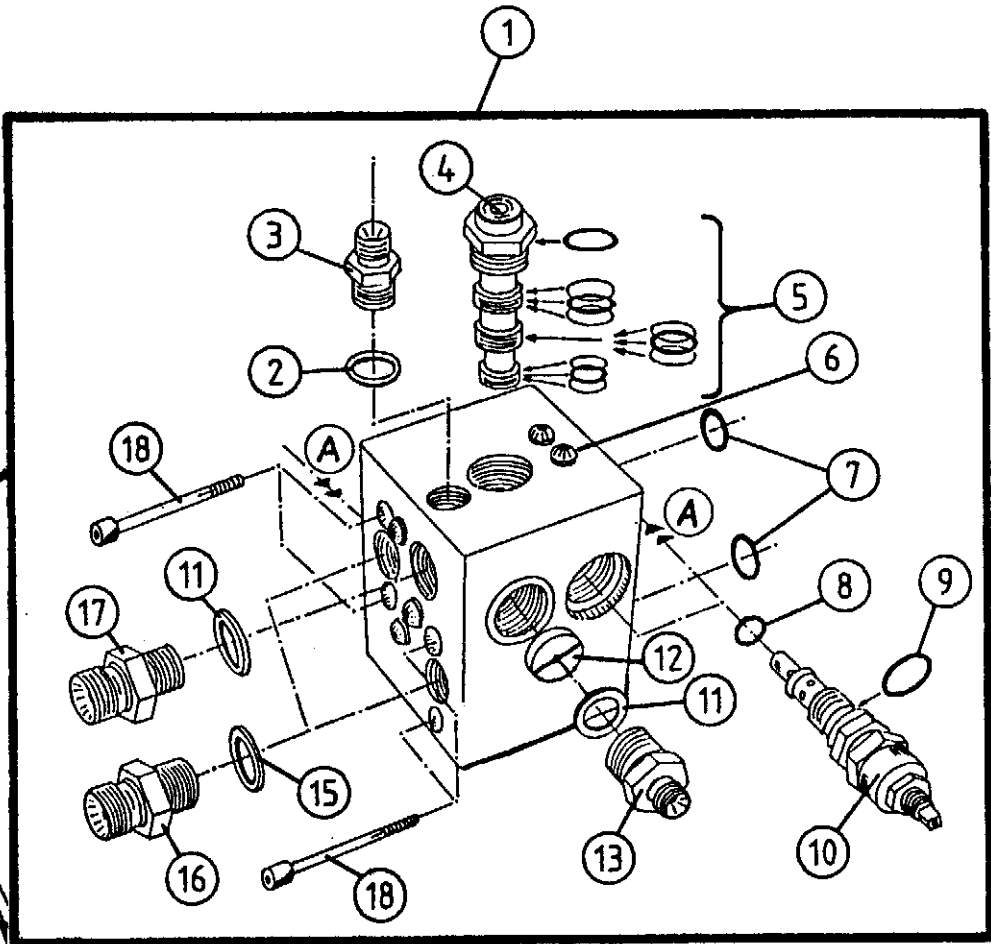

TELLEFSDAL A.S

SPARE PARTS LIST

AUTO-WRAP 1500 EH

7-3

POS. ART.NO. NO: TERM-TYPE-DIMENSJON (15EH 7-3)

1	34230300	1	Locking nut, M6
2	34430311	1	Spring
3	34117000	1	Screw, M6 x 25
4	34950156	1	El. cutter switch, Hella
5	34920528	1	Bracket for switch
6	34302120	2	Washer, M6

POS. ART.NO. NO: TERM-TYPE-DIMENSJON (15EH 8-1)

1	34085400	1	Valve block, c/w fittings and valves
2	34041600	1	Tightening ring, DKAZ 1/4"
3	34061803	1	Fitting, 1/4" x 1/4"
4	34087500	1	Shuttle valve, w/o-rings
5	34044001	1	O-ring set for shuttle valve
6	34087510	1	Valve block
7	34044002	2	O-ring, 20,3 x 2,4
8	34044003	2	Copper packing, 12 x 18 x 1,5
9	34044004	2	O-ring, DOWTY 114
10	34087400	2	Shock valve, VM6/1F
11	34041700	2	Tightening ring, DKAZ 3/8"
12	34087511	1	Nozzle
13	34061805	1	Fitting, 1/4" x 3/8"
15	34041800	2	Tightening ring, DKAZ 1/2"
16	34061809	2	Fitting, 1/2" x 3/8"
17	34060100	1	Fitting, 3/8" x 3/8"
18	34119028	4	Set screw, M8 x 80
19	34084200	1	Cartridge valve, 12C 1-S
20	34087513	1	Valve Block
21	34044006	1	O-ring set for 12C 1-S
22	34086600	1	Two-step valve, cpl.