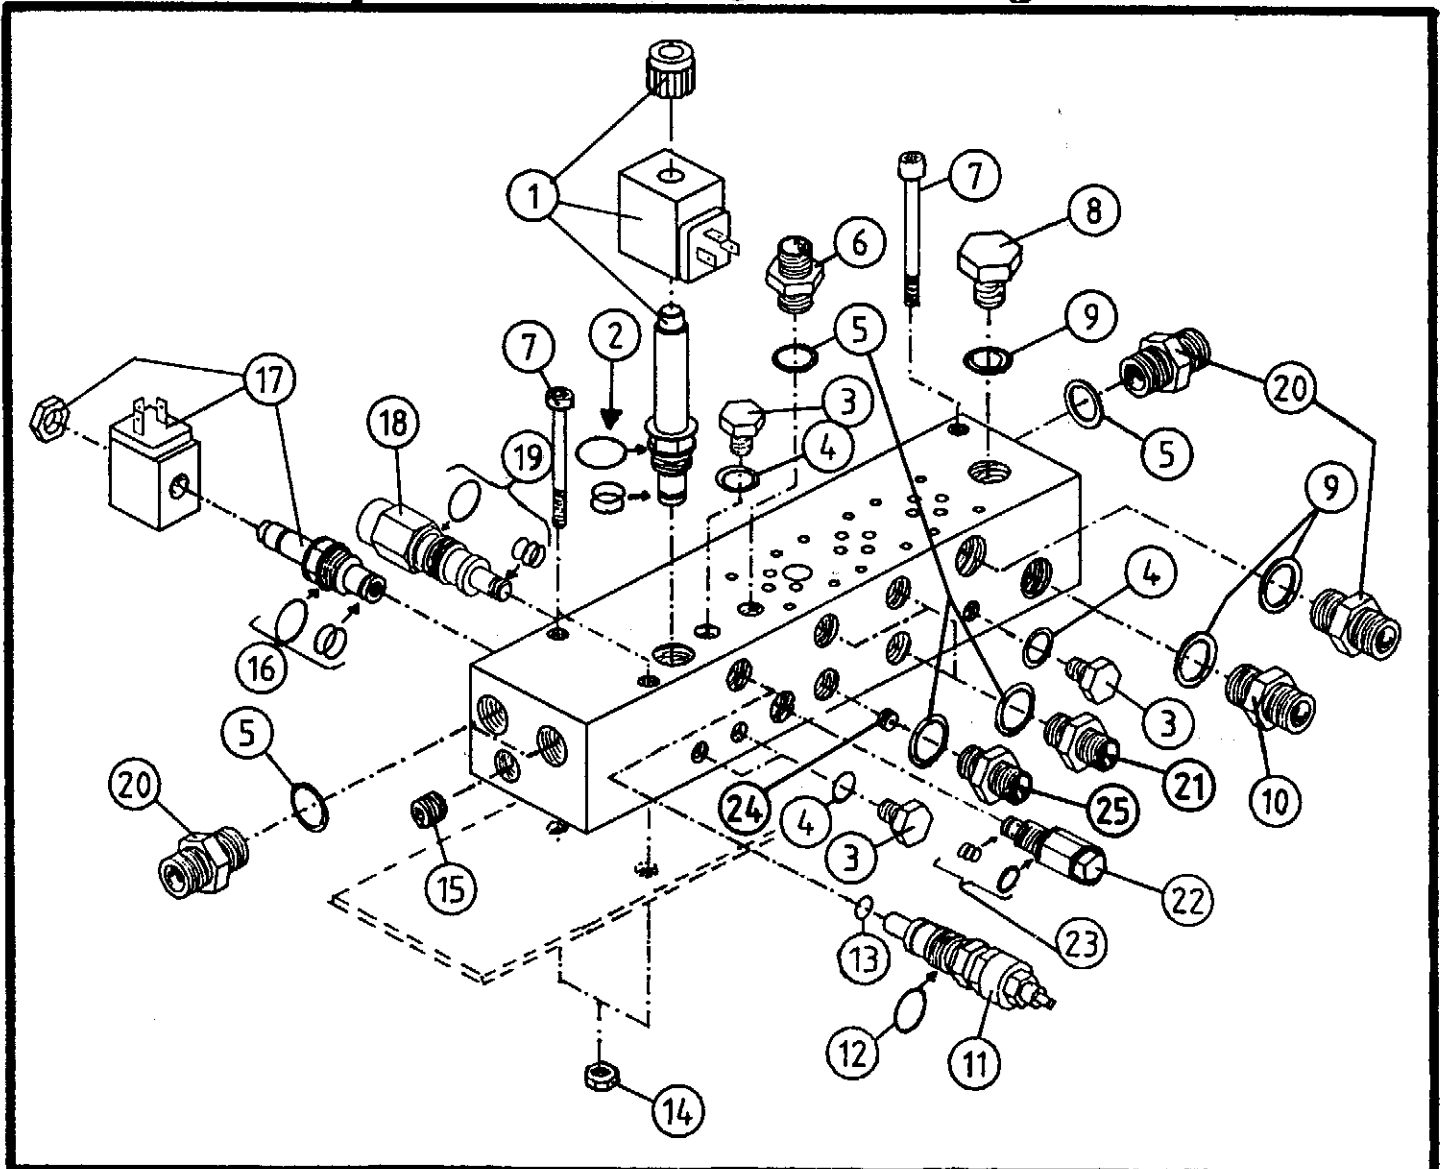

AUTO-WRAP 1500 EH

TELLEFSDAL A.S

SPARE PARTS LIST

AUTO-WRAP 1500 EH

8-7

POS. ART.NO. NO: TERM-TYPE-DIMENSJON (15 EH 8-7)

	34085800	1	Manouver central, cpl.
1	34086800	1	Master valve
2	34044007	1	O-ring set for master valve
3	34119032	4	Blind-plug, M12 x 12
4	34041600	4	Tightening ring, DKAZ 1/4"
5	34041700	8	Tightening ring, DKAZ 3/8"
6	34060100	1	Fitting, 3/8" x 3/8"
7	34119033	3	Set screw, M8 x 70
8	34920534	1	Blind-plug, 3/4" UNC
9	34041800	3	Tightening ring, DKAZ 1/2"
10	34061845	1	Fitting, 1/2" x 1/2"
11	34086900	1	Safety valve, VM6 2-F
12	34044004	2	O-ring, DOWTY 114
13	34044003	2	Copper packing, 12 x 18 x 1,5
14	34230500	3	Locking nut, M8
15	34119034	1	Set screw, 3/8"
16	34044006	1	O-ring set for 12 C 1-S
17	34084200	1	"John Deere" valve, 12 C 1-S
18	34086700	1	Volum-control, 22 l/min.
19	34044008	1	O-ring-set for Volume control
20	34061809	4	Fitting, 3/8" x 1/2"
21	34061805	3	Fitting, 1/4" - 3/8"
22	34087519	1	Safety-valve, 1D 30-F-30 S
23	34044010	1	O-ring set for safety-valve
24	34087523	1	Nozzle
25	34061954	1	Fitting, 1/4" x 3/8" for nozzle