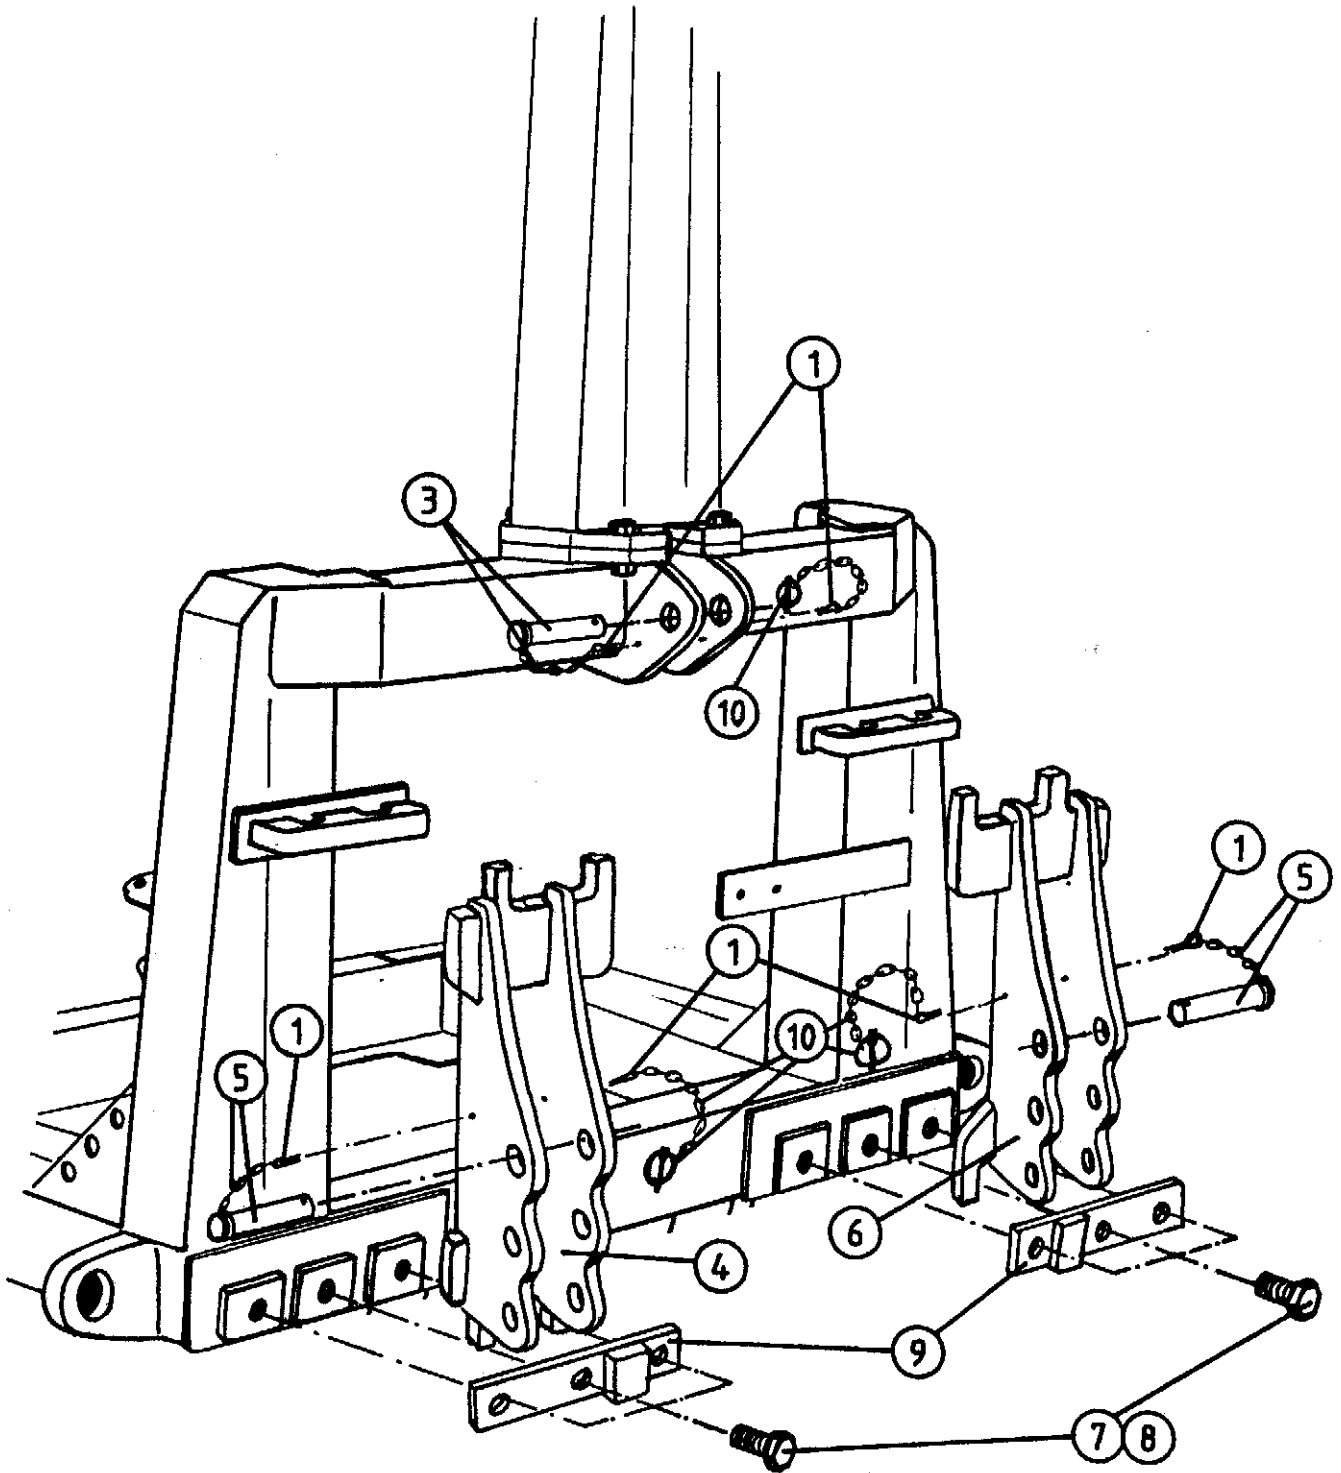

TELLEFSDAL A.S

SPARE PARTS LIST

AUTO-WRAP 1500 EH

1-2

POS. ART.NO. NO: TERM-TYPE-DIMENSION (15EH 1-2)

1	34220701	3	Split pin, 5 x 32 mm
2	34105640	1	Locking bolt, (Stationary arm)
3	34920547	1	Locking stay
4	34117500	2	Screw, M12 x 70
5	34302123	4	Washer, 12 mm
6	34210100	1	Pin, 5 mm
7	34105603	1	Locking bolt, (Wrapping arm)
8	34920548	1	Locking bracket
9	34231300	2	Locking nut, M12
10	34801310	2	Chain

AUTO-WRAP 1500 EH

TELLEFSDAL A.S

SPARE PARTS LIST

AUTO-WRAP 1500 EH

1-3

POS. ART.NO. NO: TERM-TYPE-DIMENSION (15EH 1-3)

1	34110092	28	Screw, M6 x 10
3	34920544	2	Covering, "free wheel" coupling
4	34920543	2	Covering, oil motor
5	34920541	2	Cover plate
6	34920542	2	End cover
7	34302134	28	Washer, 6,4 x 20 x 2
8	34230500	4	Locking nut, M8
9	34302121	4	Washer, M8
10	34920545	1	Valve cover

TELLEFSDAL A.S

SPARE PARTS LIST

AUTO-WRAP 1500 EH

2-1

POS. ART.NO. NO: TERM-TYPE-DIMENSION (15EH 2-1)

1	34220700	6	Split pin, 5 x 40
3	34105635	1	Top-stay bolt, w/chain
4	34680024	1	Fastening bracket, left
5	34105636	2	Bolt for lifting arm, w/chain
6	34680023	1	Fastening bracket, right
7	34116400	6	Screw, M16 x 30
8	34310800	6	Spring washer, M16
9	34251401	2	Locking bar
10	34200201	3	Linch pin, 10 mm, w/chain