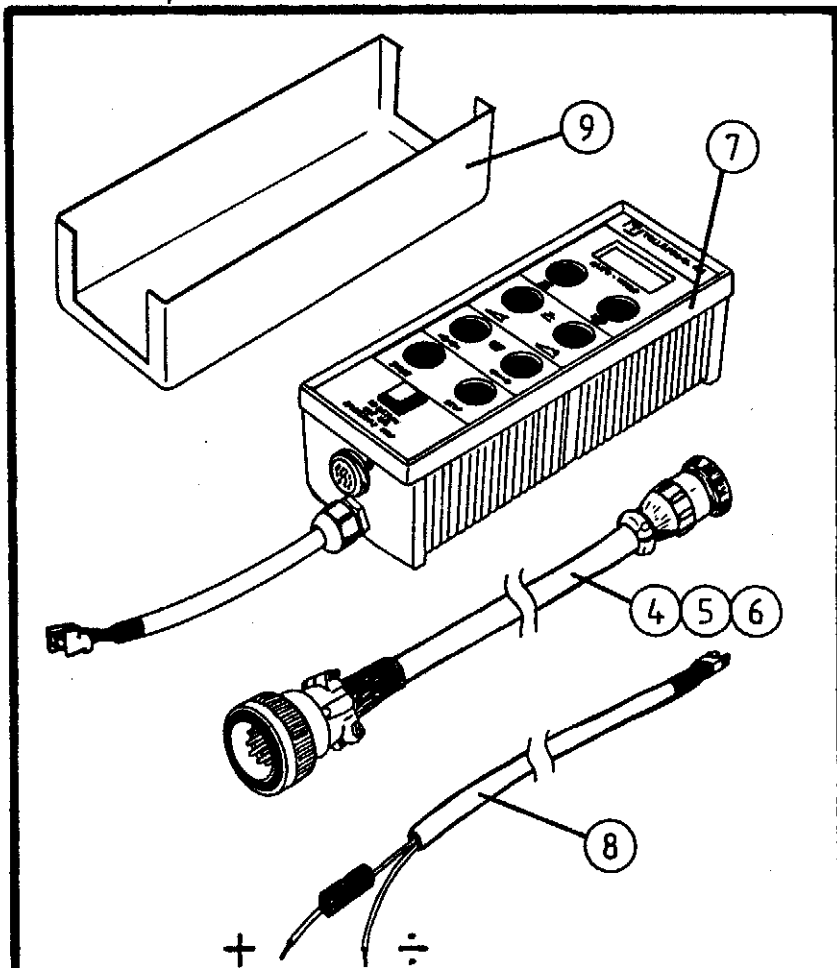

TELLEFSDAL A.S

SPARE PARTS LIST

AUTO-WRAP 1500 EH

6-3

POS. ART.NO. NO: TERM-TYPE-DIMENSION (15EH 6-3)

1	34231300	4	Locking nut, M12
2	34350600	2	Bearing casing
3	34110026	4	Screw, M12 x 35
4	34360503	2	Bearing sleeve
5	34340110	1	Support roller
6	34302123	8	Washer, M12