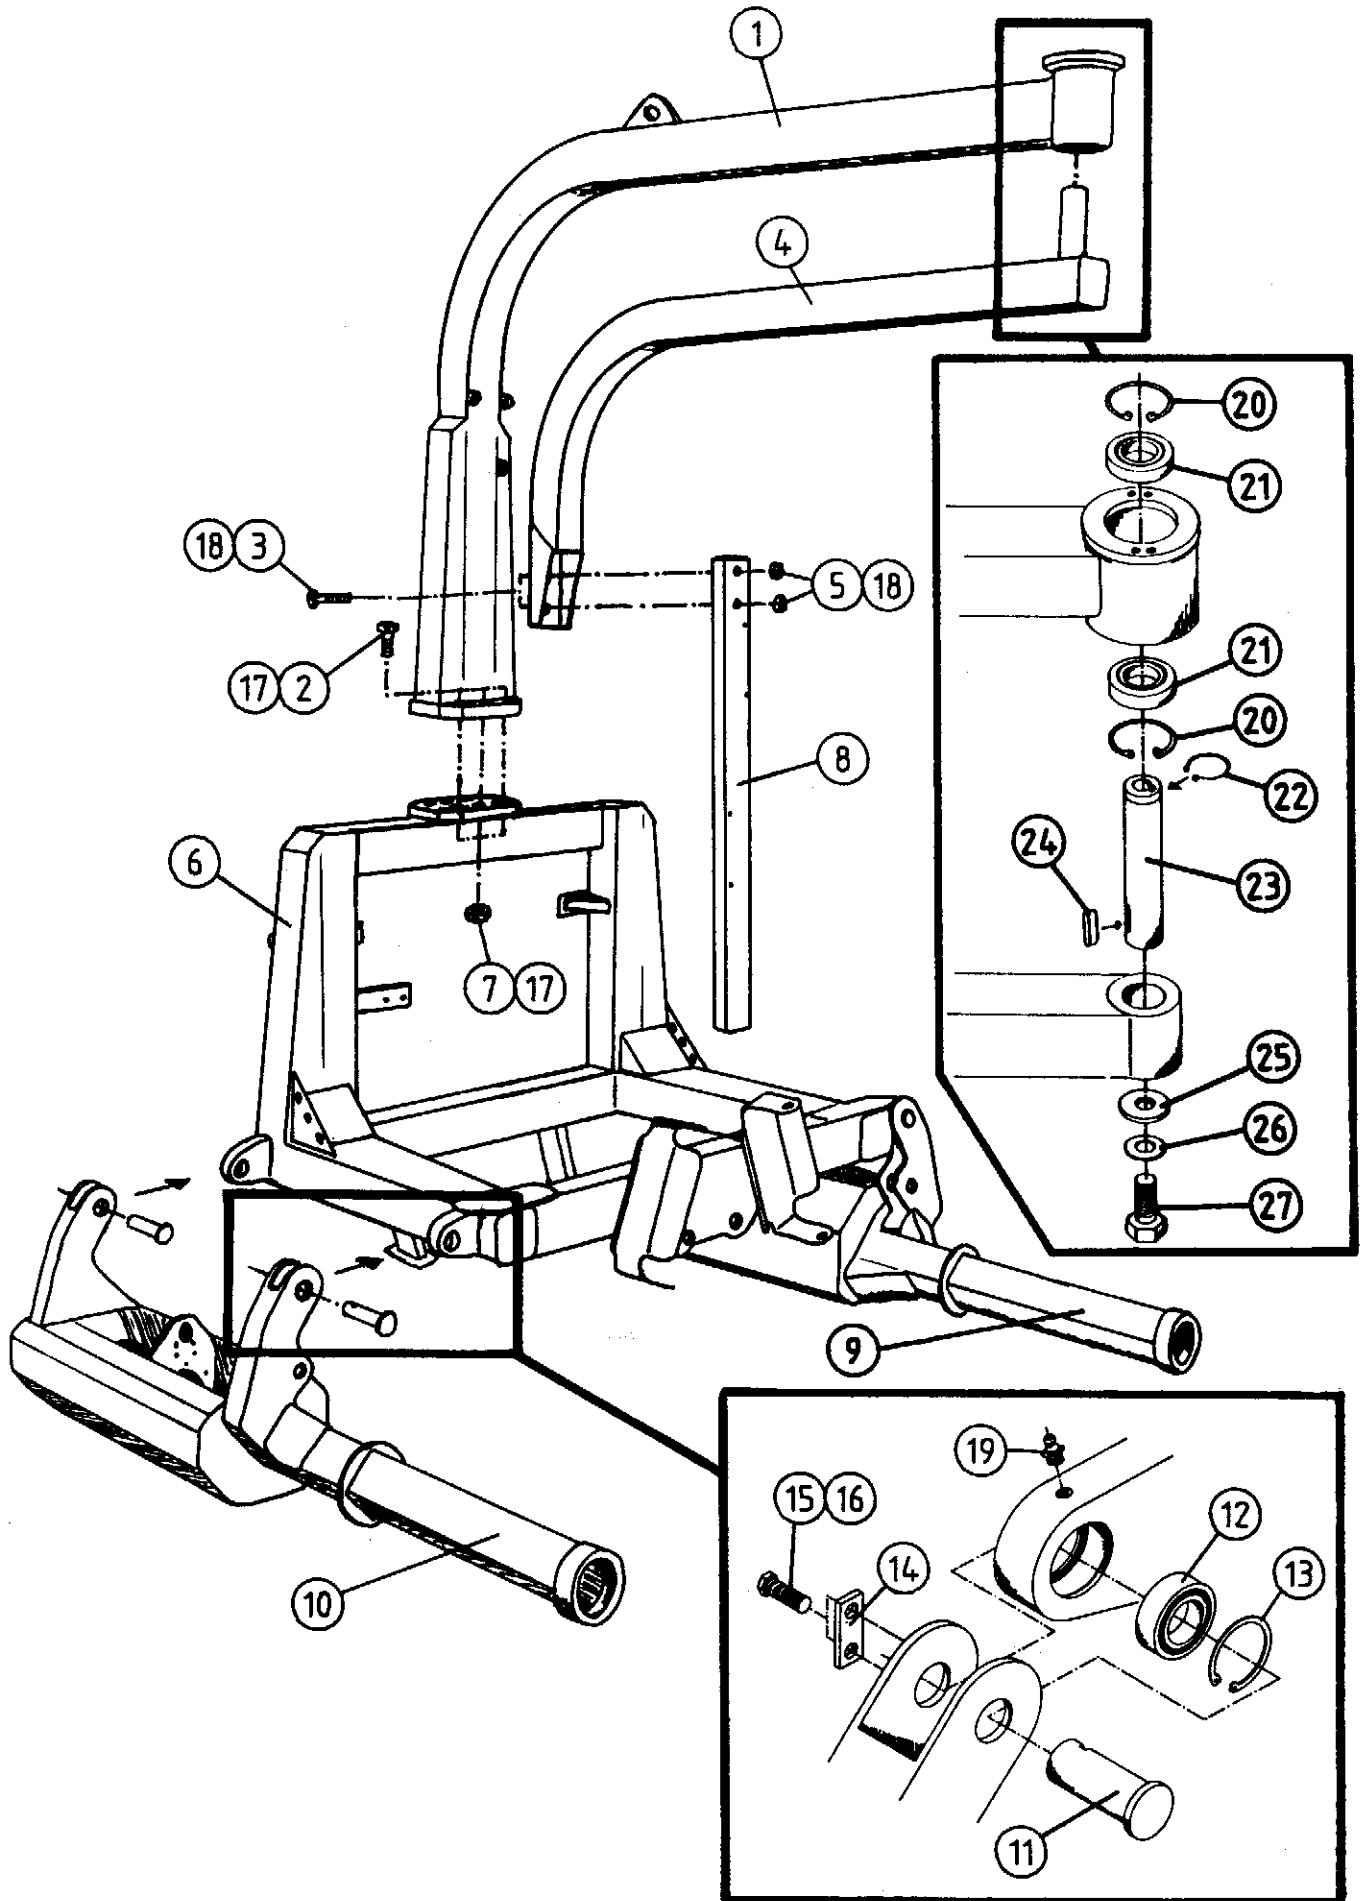

AUTO-WRAP 1500 EH

TELLEFSDAL A.S

SPARE PARTS LIST

AUTO-WRAP 1500 EH

1-1

POS. ART.NO. NO: TERM-TYPE-DIMENSION (15EH 1-1)

1	34611338	1	Stationary arm
2	34118400	5	Screw, M16 x 55
3	34117500	2	Screw, M12 x 70
4	34611351	1	Rotation arm, (92-)
5	34231300	2	Locking nut, M12
6	34611337	1	Main frame
7	34232100	5	Locking nut, M16
8	34611340	1	Wrapping arm
9	34920536	1	Roller arm, left
10	34920535	1	Roller arm, right
11	34105625	4	Hinge bolt, Ø30 x 76
12	34320521	4	Joint bearing
13	34240400	4	Locking ring, I-47
14	34680011	4	Locking piece
15	34119017	8	Screw, M8 x 16
16	34310400	8	Spring washer
17	34302125	10	Washer, 16 mm
18	34302135	4	Washer, 13 x 40 x 2
19	34060900	4	Grease nippel
20	34240702	2	Locking ring, I-80
21	34320503	2	Ball bearing, 6010 2 RS
22	34240703	1	Locking ring
23	34130224	1	Rotating arm shaft, (92-)
24	34270109	1	Wedge, A14 x 9 x 50
25	34302139	1	Washer
26	34312009	1	Locking washer, M20
27	34115700	1	Screw, M20 x 40
	34970106	1	Decales-set, main frame
	34970107	1	Decales-set, upper frame