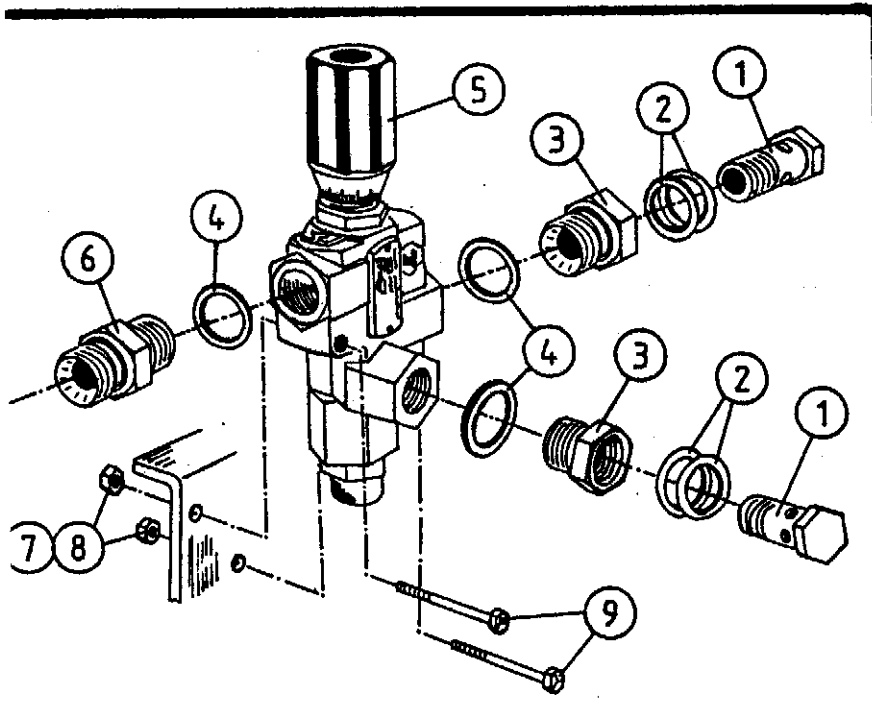

TELLEFSDAL A.S

SPARE PARTS LIST

AUTO-WRAP 1500 EH

8-2

POS.	ART.NO.	NO:	TERM-TYPE-DIMENSION	(15EH 8-2)
1	34111000	2	Screw, M12 x 110	
2	34310600	2	Spring washer, 12 mm	
3	34090120	1	Hydr. motor, CR 400 S	
4	34061953	1	Albow fitting, adjustable, 1/4"	
5	34270105	1	Wedge, A8 x 7 x 32	
6	34130215	1	Conversion, spline/wedge	
7	34280002	2	Steering pin for brake, (92-)	
8	34090127	1	Hydr. brake, RF 40, (92-)	
9	34061927	1	Fitting, 1/8" x 1/4"	
10	34041500	1	Tightening ring, DKAZ 1/8"	
11	34240704	1	Locking ring, A-25	
12	34611338	1	Sationary arm