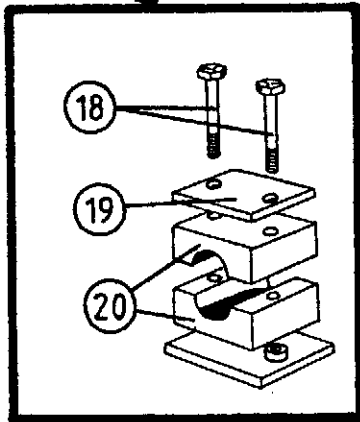

* Not standard, (extra)

TELLEFSDAL A.S

SPARE PARTS LIST

AUTO-WRAP 1500 EH

4-3

POS. ART.NO. NO: TERM-TYPE-DIMENSION (15EH 4-3)

1	34061934	1	Fitting, 1/2"
2	34301200	2	Washer, 21 x 37 x 3
3	34041800	2	Tightening ring, DKAZ 1/2"
4	34082900	1	No return valve, 1/2"
5	34061868	1	O-fitting, 1/2" external x 1/2" w/swivel
6	34061874	1	T-piece, 1/2" external
7	34051772	1	Hose, 3/8" x 370 mm
8	34051769	1	Hose, 1/2" x 2m
9	34051770	1	Hose, 1/2" x 1,5m
10	34051773	1	Hose, 3/8" x 370 mm
11	34160126	1	Tube, (10mm)
12	34051756	1	Hose, 1/4" x 480 mm
13	34051755	3	Hose, 1/4" x 530 mm
14	34051757	2	Hose, 1/4" x 500 mm
15	34160120	1	Tube, (12mm)
16	34160121	1	Tube, (12mm)
17	34051771	1	Hose, 1/2" x 565 mm
18	34160123	1	Tube, (12mm)
19	34260109	4	Tube holder, single 12mm
20	34260108	2	Top-plate, single 6 - 12 mm
21	34119001	2	Screw, M6 x 30
22	34119046	2	Screw, M6 x 55
23	34260106	2	Tube holder, single 10mm
24	34260114	2	Tube holder, single 22mm
25	34260115	1	Top-plate, single 22mm
26	34119051	2	Screw, M6 x 40
27	34061809	1	Fitting, 1/2" x 3/8"
28	34060100	1	Fitting, 3/8" x 3/8"

TELLEFSDAL A.S

SPARE PARTS LIST

AUTO-WRAP 1500 EH

4-4

POS. ART.NO. NO: TERM-TYPE-DIMENSION (15EH 4-4)

1	34160124	1	Tube, (10mm)
2	34160120	1	Tube, (12mm)
3	34160121	1	Tube, (12mm)
4	34160126	1	Tube, (10mm)
5	34160125	1	Tube, (10mm)
6	34061930	4	Fitting, 3/8"
7	34061917	2	Fitting, 1/4"
8	34160127	1	Tube, (8mm)
9	34051761	2	Hose, 1/4" x 1190 mm
10	34051762	2	Hose, 1/4" x 930 mm
11	34160123	1	Tube, (12mm)
12	34051759	1	Hose, 1/4" x 740 mm
13	34051758	1	Hose, 1/4" x 900 mm
14	34160128	1	Tube, (8mm)
15	34160129	1	Tube, (8mm)
16	34160122	1	Tube, (12mm)
17	34460105	1	Emergency outlet-hose
18	34110085	8	Screw, M6 x 35
19	34260112	4	Top plate, single 16mm
20	34260111	8	Clamp, single 16mm