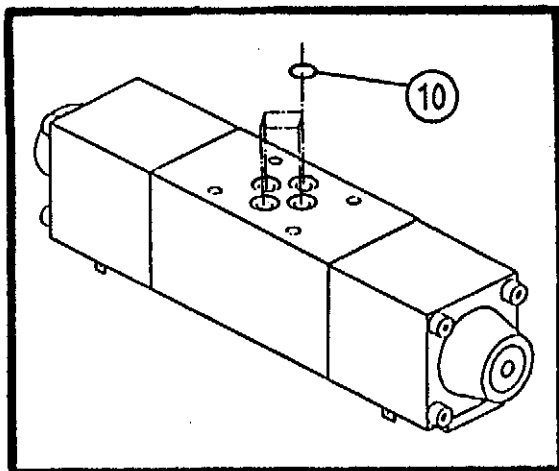

AUTO-WRAP 1500 EH

TELLEFSDAL A.S

SPARE PARTS LIST

AUTO-WRAP 1500 EH

8-7

POS. ART.NO. NO: TERM-TYPE-DIMENSJON (15 EH 8-7)

	34085800	1	Manouver central, cpl.
1	34086800	1	Master valve
2	34044007	1	O-ring set for master valve
3	34119032	4	Blind-plug, M12 x 12
4	34041600	4	Tightening ring, DKAZ 1/4"
5	34041700	8	Tightening ring, DKAZ 3/8"
6	34060100	1	Fitting, 3/8" x 3/8"
7	34119033	3	Set screw, M8 x 70
8	34920534	1	Blind-plug, 3/4" UNC
9	34041800	3	Tightening ring, DKAZ 1/2"
10	34061845	1	Fitting, 1/2" x 1/2"
11	34086900	1	Safety valve, VM6 2-F
12	34044004	2	O-ring, DOWTY 114
13	34044003	2	Copper packing, 12 x 18 x 1,5
14	34230500	3	Locking nut, M8
15	34119034	1	Set screw, 3/8"
16	34044006	1	O-ring set for 12 C 1-S
17	34084200	1	"John Deere" valve, 12 C 1-S
18	34086700	1	Volum-control, 22 l/min.
19	34044008	1	O-ring-set for Volume control
20	34061809	4	Fitting, 3/8" x 1/2"
21	34061805	3	Fitting, 1/4" - 3/8"
22	34087519	1	Safety-valve, 1D 30-F-30 S
23	34044010	1	O-ring set for safety-valve
24	34087523	1	Nozzle
25	34061954	1	Fitting, 1/4" x 3/8" for nozzle