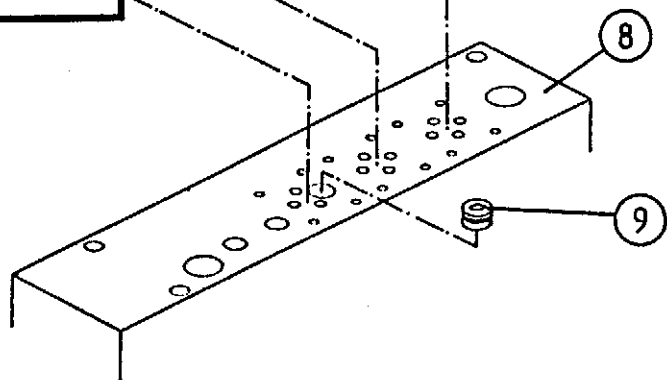

AUTO-WRAP 1500 EH

TELLEFSDAL A.S

SPARE PARTS LIST

AUTO-WRAP 1500 EH

8-7

POS. ART.NO. NO: TERM-TYPE-DIMENSJON (15 EH 8-7)

	34085800	1	Manouver central, cpl.
1	34086800	1	Master valve
2	34044007	1	O-ring set for master valve
3	34119032	4	Blind-plug, M12 x 12
4	34041600	4	Tightening ring, DKAZ 1/4"
5	34041700	8	Tightening ring, DKAZ 3/8"
6	34060100	1	Fitting, 3/8" x 3/8"
7	34119033	3	Set screw, M8 x 70
8	34920534	1	Blind-plug, 3/4" UNC
9	34041800	3	Tightening ring, DKAZ 1/2"
10	34061845	1	Fitting, 1/2" x 1/2"
11	34086900	1	Safety valve, VM6 2-F
12	34044004	2	O-ring, DOWTY 114
13	34044003	2	Copper packing, 12 x 18 x 1,5
14	34230500	3	Locking nut, M8
15	34119034	1	Set screw, 3/8"
16	34044006	1	O-ring set for 12 C 1-S
17	34084200	1	"John Deere" valve, 12 C 1-S
18	34086700	1	Volum-control, 22 l/min.
19	34044008	1	O-ring-set for Volume control
20	34061809	4	Fitting, 3/8" x 1/2"
21	34061805	3	Fitting, 1/4" - 3/8"
22	34087519	1	Safety-valve, 1D 30-F-30 S
23	34044010	1	O-ring set for safety-valve
24	34087523	1	Nozzle
25	34061954	1	Fitting, 1/4" x 3/8" for nozzle