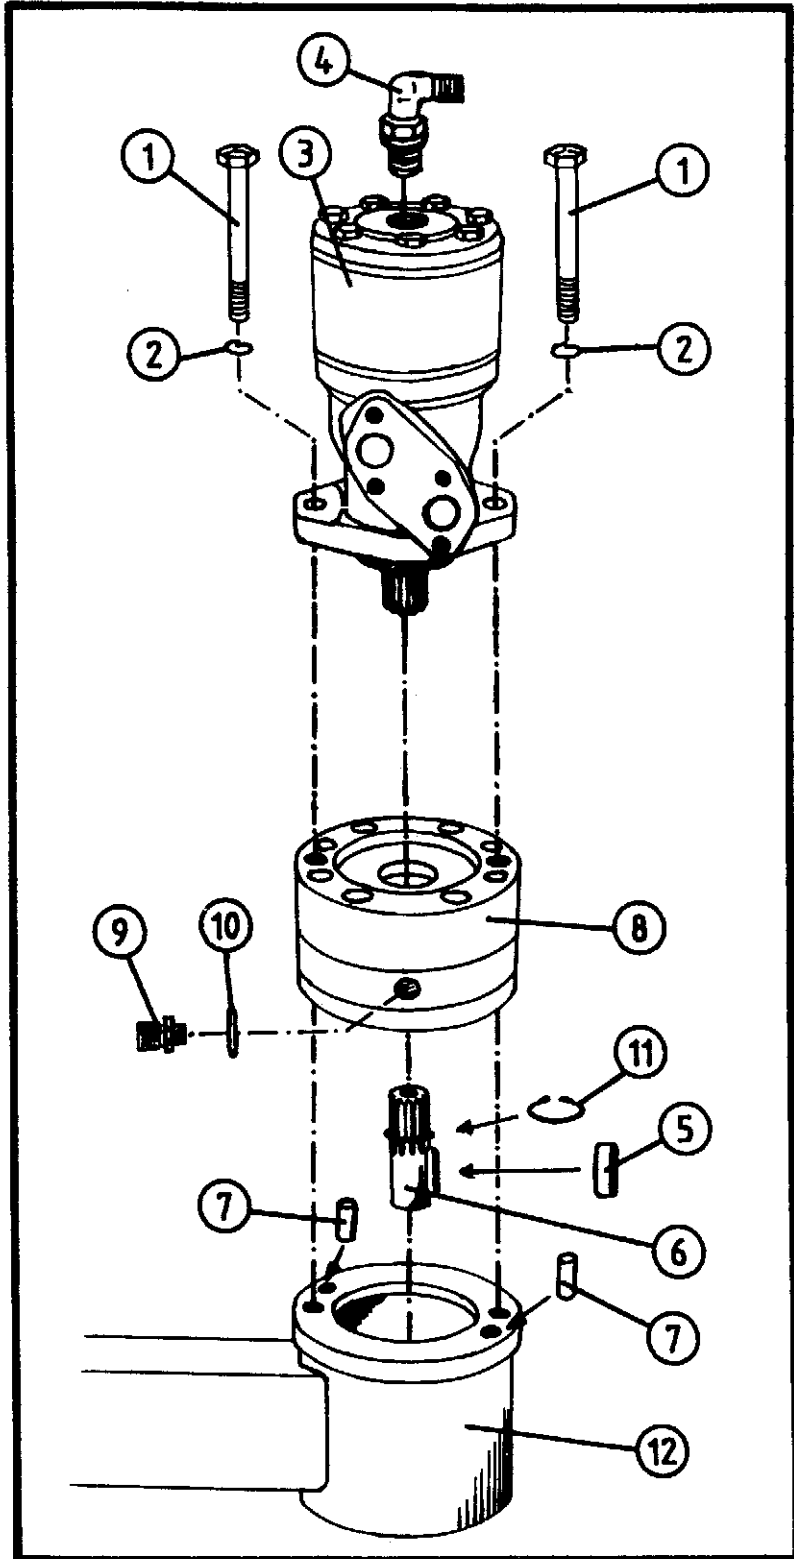

POS. ART.NO. NO: TERM-TYPE-DIMENSJON (15EH 8-1)

1	34085400	1	Valve block, c/w fittings and valves
2	34041600	1	Tightening ring, DKAZ 1/4"
3	34061803	1	Fitting, 1/4" x 1/4"
4	34087500	1	Shuttle valve, w/o-rings
5	34044001	1	O-ring set for shuttle valve
6	34087510	1	Valve block
7	34044002	2	O-ring, 20,3 x 2,4
8	34044003	2	Copper packing, 12 x 18 x 1,5
9	34044004	2	O-ring, DOWTY 114
10	34087400	2	Shock valve, VM6/1F
11	34041700	2	Tightening ring, DKAZ 3/8"
12	34087511	1	Nozzle
13	34061805	1	Fitting, 1/4" x 3/8"
15	34041800	2	Tightening ring, DKAZ 1/2"
16	34061809	2	Fitting, 1/2" x 3/8"
17	34060100	1	Fitting, 3/8" x 3/8"
18	34119028	4	Set screw, M8 x 80
19	34084200	1	Cartridge valve, 12C 1-S
20	34087513	1	Valve Block
21	34044006	1	O-ring set for 12C 1-S
22	34086600	1	Two-step valve, cpl.