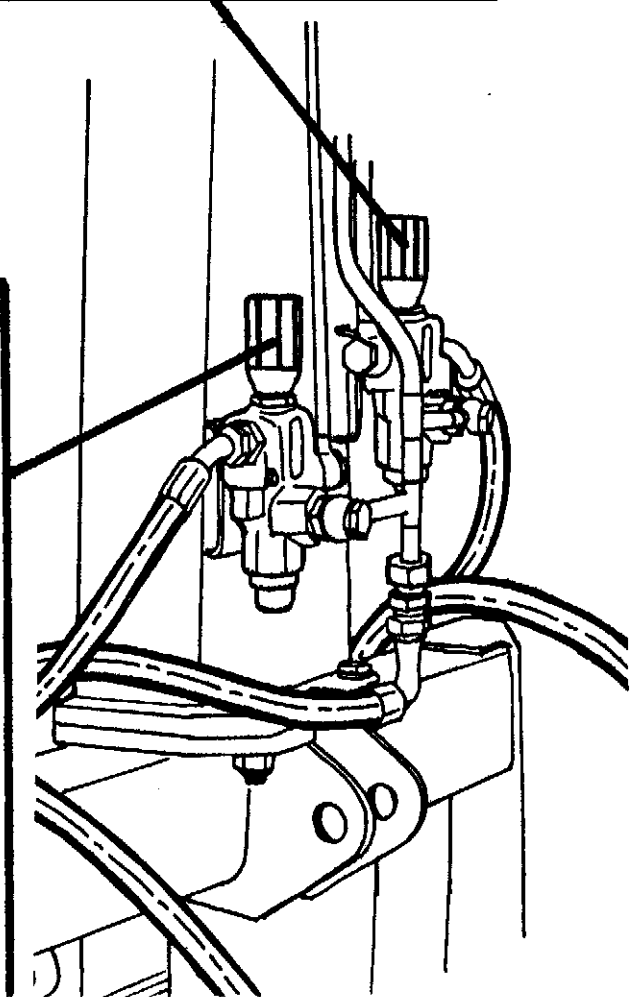

TELLEFSDAL A.S

SPARE PARTS LIST

AUTO-WRAP 1500 EH

8-2

POS.	ART.NO.	NO:	TERM-TYPE-DIMENSION	(15EH 8-2)
1	34111000	2	Screw, M12 x 110	
2	34310600	2	Spring washer, 12 mm	
3	34090120	1	Hydr. motor, CR 400 S	
4	34061953	1	Albow fitting, adjustable, 1/4"	
5	34270105	1	Wedge, A8 x 7 x 32	
6	34130215	1	Conversion, spline/wedge	
7	34280002	2	Steering pin for brake, (92-)	
8	34090127	1	Hydr. brake, RF 40, (92-)	
9	34061927	1	Fitting, 1/8" x 1/4"	
10	34041500	1	Tightening ring, DKAZ 1/8"	
11	34240704	1	Locking ring, A-25	
12	34611338	1	Sationary arm