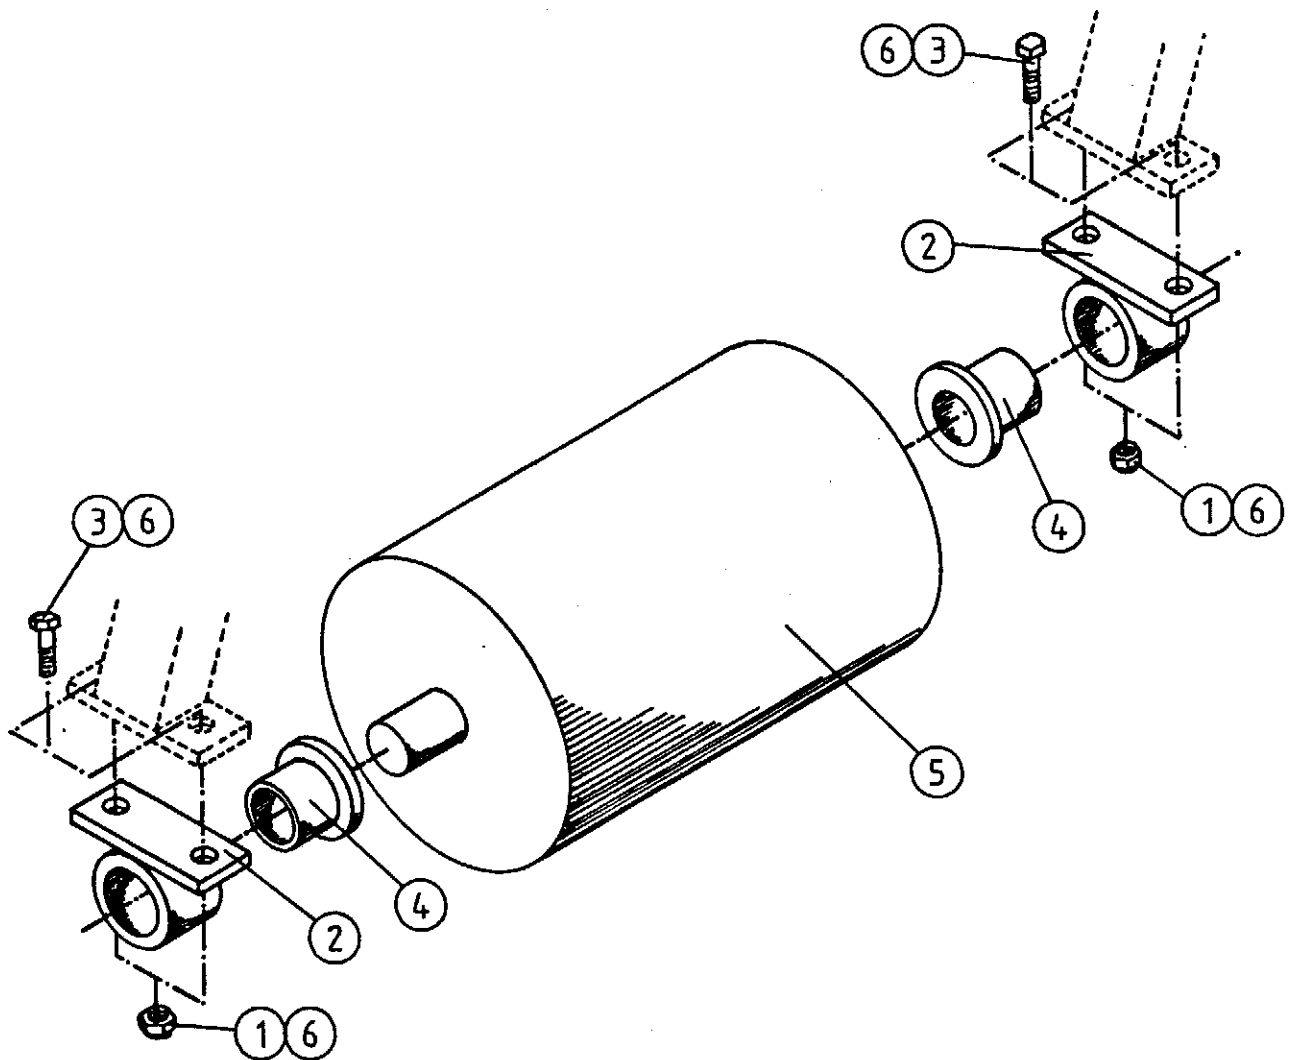

TELLEFSDAL A.S

SPARE PARTS LIST

AUTO-WRAP 1500 EH

6-2

POS.	ART.NO.	NO:	TERM-TYPE-DIMENSION	(15EH 6-2)
1	34090119	2	Gear motor	
2	34041800	4	Tightening ring, DKAZ. 1/2"	
3	34061804	4	Fitting, 1/2" x 1/4"	
4	34061805	2	Fitting, 3/8" x 1/4"	
5	34041700	2	Tightening ring, DKAZ 3/8"	
6	34239901	4	Hexagonal tube nut, 3/4" BSP	
7	34112700	12	Screw, M8 x 30	
8	34230400	26	Nut, M8	
10	34001107	2	Free coupling cylinder, compl. (92-)	
11	34240717	2	Locking ring, I 22	
12	34020604	2	Bar, (92-)	
13	34010703	2	Sleeve, (92-)	
14	34044016	2	Gasket set for free coupling cylinder, (92-)	
15	34119043	4	Eye bolt, M8 X 25	
16	34119042	4	Thread bar, M8 X 180	
17	34430300	4	Spring	
18	34380500	2	Stop bar	
19	34920537	2	Fork	
20	34320518	4	Roller, LR 201 NPPU	
21	34240716	4	Locking ring, A 12	
22	34230500	40	Locking nut, M8	
23	34140007	2	Coupling-half, gear	
24	34140008	2	Coupling-half, shaft	
25	34302134	6	Washer, 6,4 x 20 x 2	
26	34110092	6	Screw, M6 x 10	
27	34119047	4	Eye screw, M8 x 50	
28	34110002	4	Screw, M8 x 40	
29	34118900	4	Screw, M12 x 40	
30	34310600	4	Spring washer, 12 mm	
31	34320520	2	Flange bearing, RCJTY 40	
32	34240701	2	Locking ring, A 40	
33	34130216	2	Roller shaft	
34	34320519	2	Bearing 1309, (Ø45 x 100 x 25)	
35	34240715	2	Locking ring, I 100	
36	34480014	2	Support ring, inside	
37	34920538	8	Inner clamp pieces	
38	34310400	24	Spring washer	
39	34920539	4	Outer clamp ring	
40	34480013	4	Counter clamp ring	
41	34480012	2	Support ring, outside	
42	34340108	1	Roller, w/grip bars	
43	34340109	1	Roller	
44	34302121	12	Washer, M8	
45	34231300	4	Locking nut, M12	