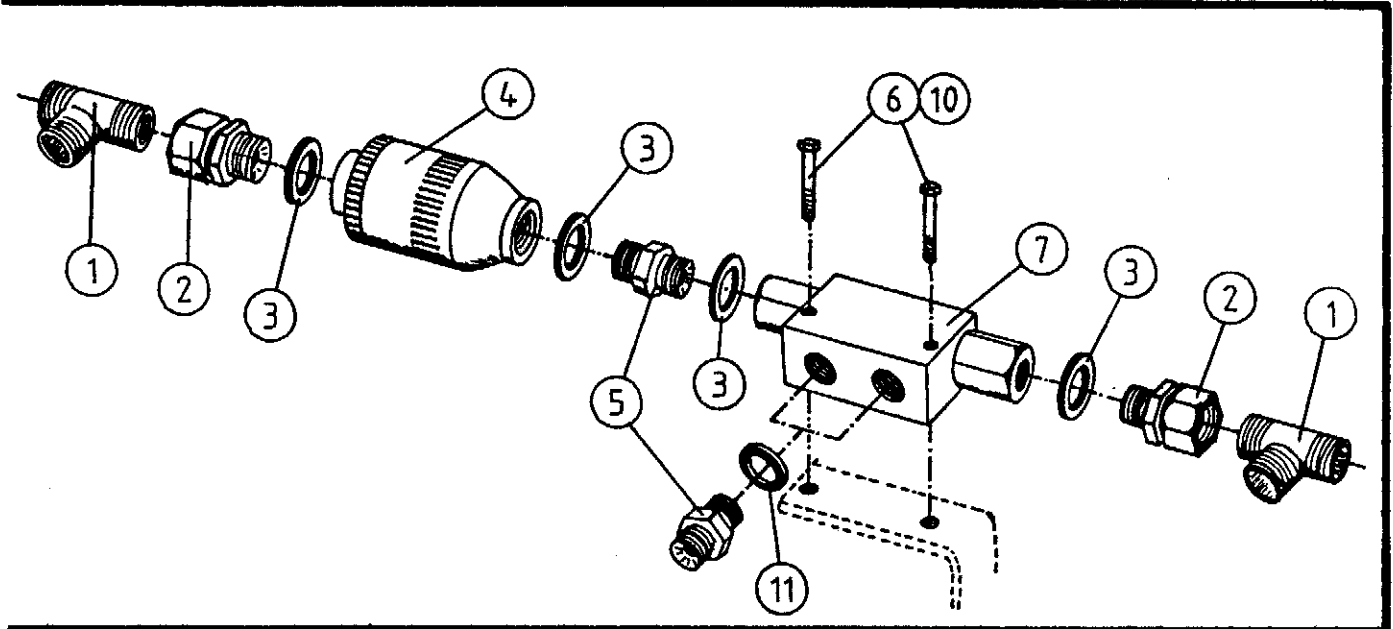

TELLEFSDAL A.S

SPARE PARTS LIST

AUTO-WRAP 1500 EH

8-5

POS. ART.NO. NO: TERM-TYPE-DIMENSJON (15 EH 8-5)

1	34090106	1	Pressure filter, DMPH - 20 - 3
2	34061845	2	Fitting, 1/2" x 1/2"
3	34041800	2	Tightening ring, DKAZ 1/2"
4	34119017	2	Screw, M8 x 16
5	34090107	1	Filterpack compl.
6	34302121	2	Washer, M8
7	34061936	1	Screw, 1/2" for hose coupling