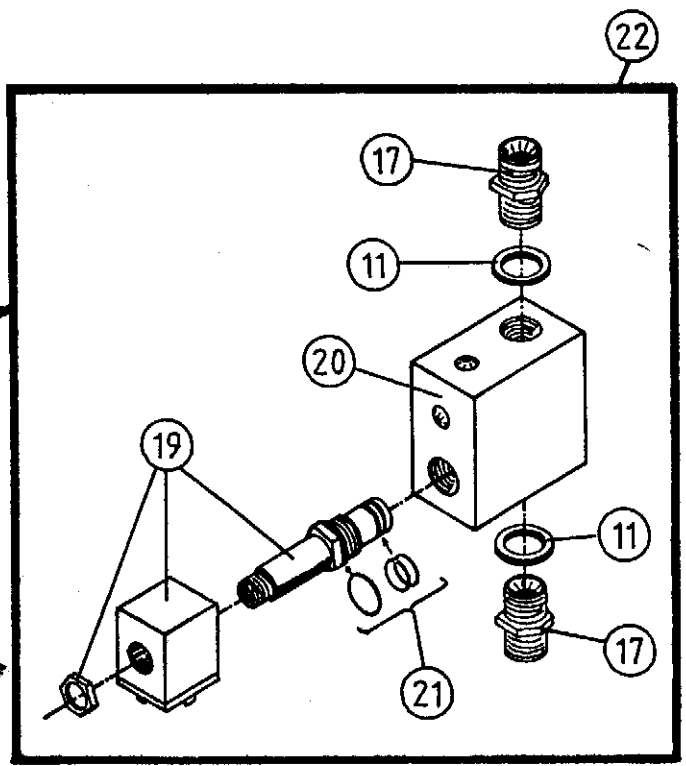

TELLEFSDAL A.S

SPARE PARTS LIST

AUTO-WRAP 1500 EH

7-3

POS. ART.NO. NO: TERM-TYPE-DIMENSJON (15EH 7-3)

1	34230300	1	Locking nut, M6
2	34430311	1	Spring
3	34117000	1	Screw, M6 x 25
4	34950156	1	El. cutter switch, Hella
5	34920528	1	Bracket for switch
6	34302120	2	Washer, M6

POS. ART.NO. NO: TERM-TYPE-DIMENSJON (15EH 8-1)

1	34085400	1	Valve block, c/w fittings and valves
2	34041600	1	Tightening ring, DKAZ 1/4"
3	34061803	1	Fitting, 1/4" x 1/4"
4	34087500	1	Shuttle valve, w/o-rings
5	34044001	1	O-ring set for shuttle valve
6	34087510	1	Valve block
7	34044002	2	O-ring, 20,3 x 2,4
8	34044003	2	Copper packing, 12 x 18 x 1,5
9	34044004	2	O-ring, DOWTY 114
10	34087400	2	Shock valve, VM6/1F
11	34041700	2	Tightening ring, DKAZ 3/8"
12	34087511	1	Nozzle
13	34061805	1	Fitting, 1/4" x 3/8"
15	34041800	2	Tightening ring, DKAZ 1/2"
16	34061809	2	Fitting, 1/2" x 3/8"
17	34060100	1	Fitting, 3/8" x 3/8"
18	34119028	4	Set screw, M8 x 80
19	34084200	1	Cartridge valve, 12C 1-S
20	34087513	1	Valve Block
21	34044006	1	O-ring set for 12C 1-S
22	34086600	1	Two-step valve, cpl.