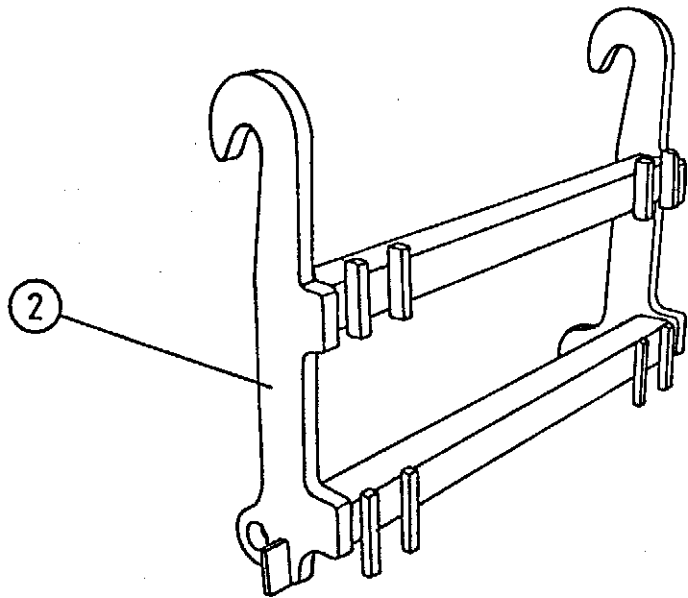

TELLEFSDAL A.S

SPARE PARTS LIST

AUTO-WRAP 1500 EH

2-1

POS. ART.NO. NO: TERM-TYPE-DIMENSION (15EH 2-1)

1	34220700	6	Split pin, 5 x 40
3	34105635	1	Top-stay bolt, w/chain
4	34680024	1	Fastening bracket, left
5	34105636	2	Bolt for lifting arm, w/chain
6	34680023	1	Fastening bracket, right
7	34116400	6	Screw, M16 x 30
8	34310800	6	Spring washer, M16
9	34251401	2	Locking bar
10	34200201	3	Linch pin, 10 mm, w/chain