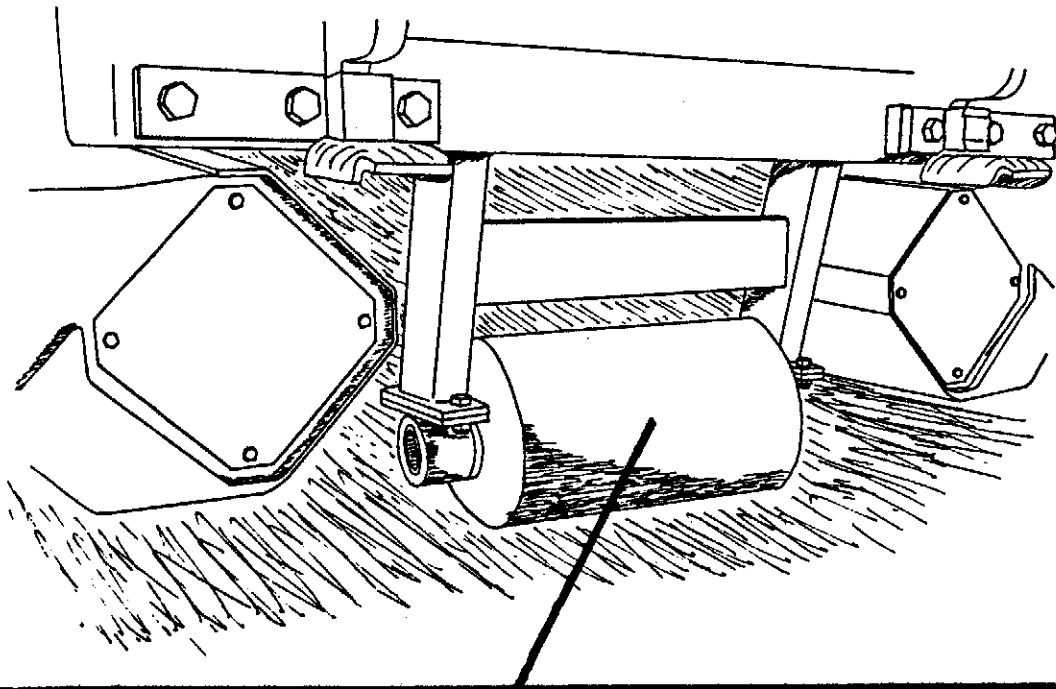

TELLEFSDAL A.S

SPARE PARTS LIST

AUTO-WRAP 1500 EH

6-2

POS.	ART.NO.	NO:	TERM-TYPE-DIMENSION	(15EH 6-2)
1	34090119	2	Gear motor	
2	34041800	4	Tightening ring, DKAZ. 1/2"	
3	34061804	4	Fitting, 1/2" x 1/4"	
4	34061805	2	Fitting, 3/8" x 1/4"	
5	34041700	2	Tightening ring, DKAZ 3/8"	
6	34239901	4	Hexagonal tube nut, 3/4" BSP	
7	34112700	12	Screw, M8 x 30	
8	34230400	26	Nut, M8	
10	34001107	2	Free coupling cylinder, compl. (92-)	
11	34240717	2	Locking ring, I 22	
12	34020604	2	Bar, (92-)	
13	34010703	2	Sleeve, (92-)	
14	34044016	2	Gasket set for free coupling cylinder, (92-)	
15	34119043	4	Eye bolt, M8 X 25	
16	34119042	4	Thread bar, M8 X 180	
17	34430300	4	Spring	
18	34380500	2	Stop bar	
19	34920537	2	Fork	
20	34320518	4	Roller, LR 201 NPPU	
21	34240716	4	Locking ring, A 12	
22	34230500	40	Locking nut, M8	
23	34140007	2	Coupling-half, gear	
24	34140008	2	Coupling-half, shaft	
25	34302134	6	Washer, 6,4 x 20 x 2	
26	34110092	6	Screw, M6 x 10	
27	34119047	4	Eye screw, M8 x 50	
28	34110002	4	Screw, M8 x 40	
29	34118900	4	Screw, M12 x 40	
30	34310600	4	Spring washer, 12 mm	
31	34320520	2	Flange bearing, RCJTY 40	
32	34240701	2	Locking ring, A 40	
33	34130216	2	Roller shaft	
34	34320519	2	Bearing 1309, (Ø45 x 100 x 25)	
35	34240715	2	Locking ring, I 100	
36	34480014	2	Support ring, inside	
37	34920538	8	Inner clamp pieces	
38	34310400	24	Spring washer	
39	34920539	4	Outer clamp ring	
40	34480013	4	Counter clamp ring	
41	34480012	2	Support ring, outside	
42	34340108	1	Roller, w/grip bars	
43	34340109	1	Roller	
44	34302121	12	Washer, M8	
45	34231300	4	Locking nut, M12